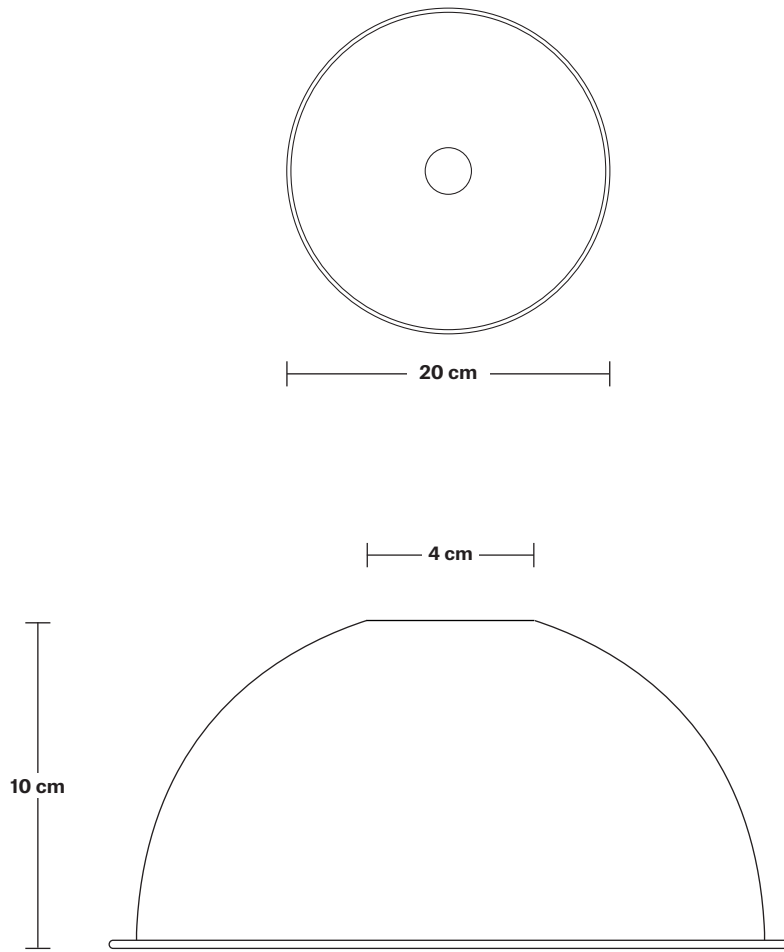

Shade Diameter: 20 cm / 8"

Shade Height: 10 cm / 4"

Holder Diameter: 6 cm / 2.4"

Holder Height: 11 cm / 4.3"

Ceiling Rose Width: 12 cm / 4.7"

Ceiling Rose Depth: 61 cm / 24"

Ceiling Rose Height: 3 cm / 1.2"

Ceiling Rose Width: 12 cm / 4.7"

Ceiling Rose Depth: 61 cm / 24"

Ceiling Rose Height: 3 cm / 1.2"

Brooklyn Cord Set ES E27 Bulb Holder - Fabric Flex - 2m - Without Ceiling Rose

SPECIFICATIONS

We meet all UK and EU lighting and safety regulations.

H: 213 cm x **W:** 6 cm x **D:** 6 cm

Holder Diameter: 6 cm / 2.5"

Holder Height: 11 cm / 4.3"

Dome - 8 Inch

SPECIFICATIONS

We meet all UK and EU lighting and safety regulations.

Our products are hand finished to ensure an authentic vintage look and therefore they may vary slightly from those shown in the images.

Weight: 0.4 kg

INFORMATION

Product Code: D8-SO

Finishes: Brass, Pewter, Copper, Copper & Pewter, Brass & Pewter.

DIMENSIONS

H: 10 cm x **W:** 20 cm x **D:** 20 cm

Shade Diameter: 20 cm / 8"

Shade Height: 10 cm / 4"