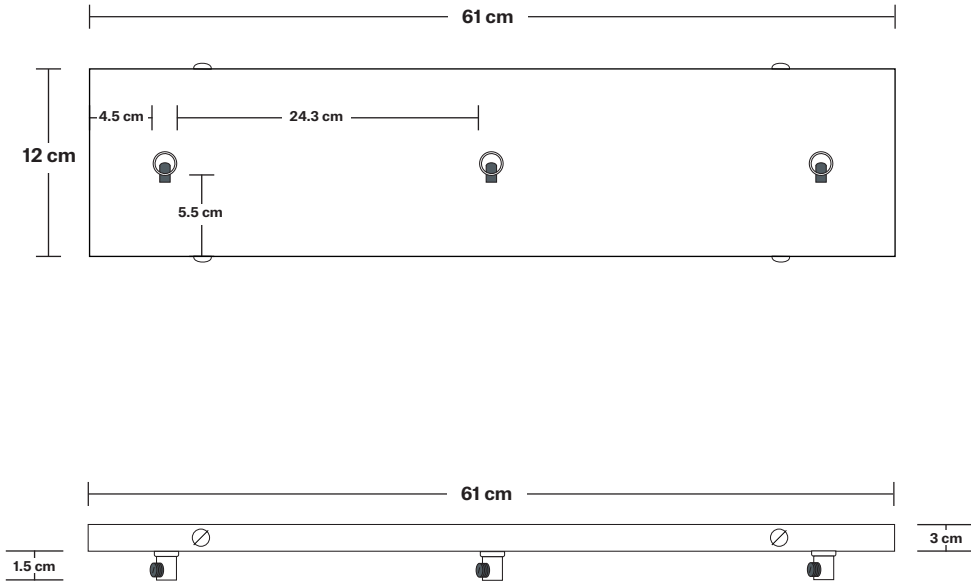

Shade Diameter: 20 cm / 8"

Shade Height: 10 cm / 4"

Holder Diameter: 6 cm / 2.4"

Holder Height: 11 cm / 4.3"

Ceiling Rose Width: 12 cm / 4.7"

Ceiling Rose Depth: 61 cm / 24"

Ceiling Rose Height: 3 cm / 1.8"

Rectangular Ceiling Rose - 3 Outlet - Pewter

| SPECIFICATIONS | INFORMATION | DIMENSIONS |
|--|--|---|
| <p>We meet all UK and EU lighting and safety regulations.</p> | <p>Product Code: RE-CR30-P</p> | <p>H: 3 cm x W: 12 cm x D: 61 cm</p> |
| <p>Our products are hand finished to ensure an authentic vintage look and therefore they may vary slightly from those shown in the images.</p> | <p>Finishes: Pewter.</p> | <p>Ceiling Rose Width: 12 cm / 4.7"</p> |
| <p>Weight: 1.25 kg</p> | <p>Ready to be installed, installation required.</p> | <p>Ceiling Rose Depth: 61 cm / 24"</p> |
| | <p>Wall mount screws not included.</p> | <p>Ceiling Rose Height: 3 cm / 1.8"</p> |

Shade Diameter: 20 cm / 8"

Shade Height: 10 cm / 4"

Holder Diameter: 6 cm / 2.4"

Holder Height: 11 cm / 4.3"

Ceiling Rose Width: 12 cm / 4.7"

Ceiling Rose Depth: 61 cm / 24"

Ceiling Rose Height: 3 cm / 1.2"

H: 213 cm x **W:** 6 cm x **D:** 6 cm

Holder Diameter: 6 cm / 2.5"

Holder Height: 11 cm / 4.3"

Dome - 8 Inch

SPECIFICATIONS

We meet all UK and EU lighting and safety regulations.

Our products are hand finished to ensure an authentic vintage look and therefore they may vary slightly from those shown in the images.