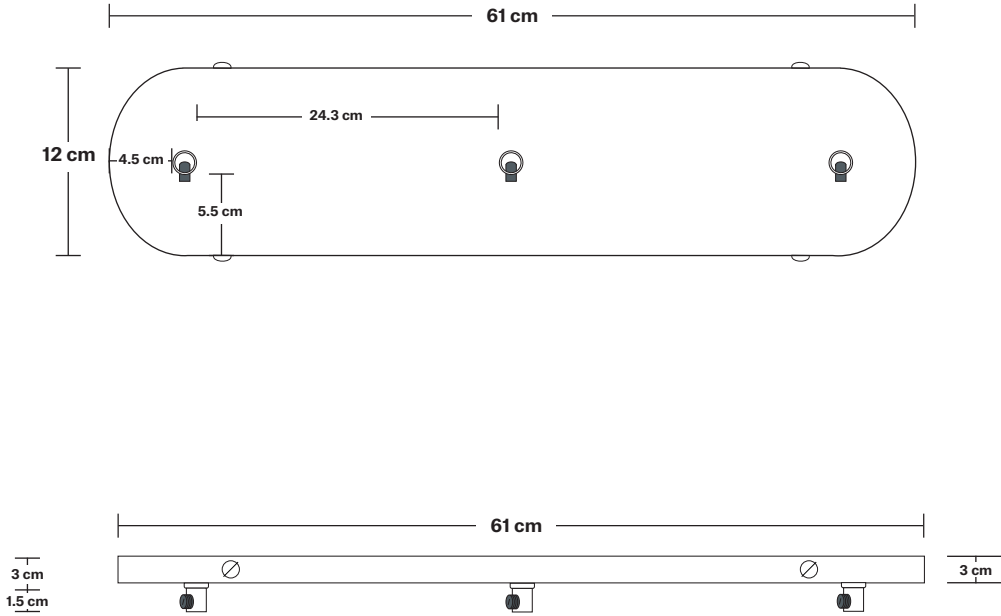

Shade Diameter: 20 cm / 8"

Shade Height: 10 cm / 4"

Holder Diameter: 6 cm / 2.4"

Holder Height: 11 cm / 4.3"

Ceiling Rose Width: 12 cm / 4.7"

Ceiling Rose Depth: 61 cm / 24"

Ceiling Rose Height: 3 cm / 1.8"

Shade Diameter: 20 cm / 8"

Shade Height: 10 cm / 4"

Holder Diameter: 6 cm / 2.4"

Holder Height: 11 cm / 4.3"

Ceiling Rose Width: 12 cm / 4.7"

Ceiling Rose Depth: 61 cm / 24"

Ceiling Rose Height: 3 cm / 1.2"

Ceiling Rose Width: 12 cm / 4.7"

Ceiling Rose Depth: 61 cm / 24"

Ceiling Rose Height: 3 cm / 1.2"

Brooklyn Cord Set ES E27 Bulb Holder - Fabric Flex - 2m - Without Ceiling Rose

SPECIFICATIONS

We meet all UK and EU lighting and safety regulations.

H: 213 cm x **W:** 6 cm x **D:** 6 cm

Holder Diameter: 6 cm / 2.5"

Holder Height: 11 cm / 4.3"

Dome - 8 Inch

SPECIFICATIONS

We meet all UK and EU lighting and safety regulations.

Our products are hand finished to ensure an authentic vintage look and therefore they may vary slightly from those shown in the images.