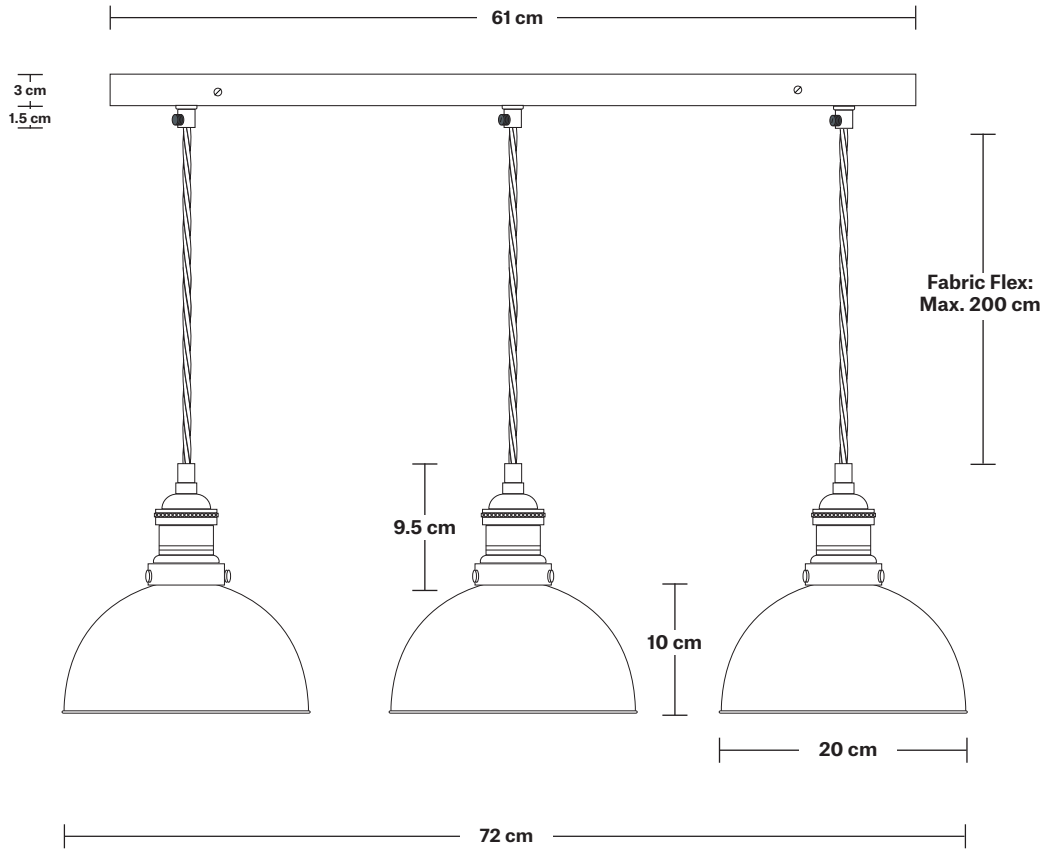

Shade Diameter: 20 cm / 8"

Shade Height: 10 cm / 4"

Holder Diameter: 6 cm / 2.4"

Holder Height: 11 cm / 4.3"

Ceiling Rose Width: 12 cm / 4.7"

Ceiling Rose Depth: 61 cm / 24"

Ceiling Rose Height: 3 cm / 1.8"

Rectangular Ceiling Rose - 3 Outlet - Pewter

| SPECIFICATIONS | INFORMATION | DIMENSIONS |
|--|--|---|
| <p>We meet all UK and EU lighting and safety regulations.</p> | <p>Product Code: RE-CR30-P</p> | <p>H: 3 cm x W: 12 cm x D: 61 cm</p> |
| <p>Our products are hand finished to ensure an authentic vintage look and therefore they may vary slightly from those shown in the images.</p> | <p>Finishes: Pewter.</p> | <p>Ceiling Rose Width: 12 cm / 4.7"</p> |
| <p>Weight: 1.25 kg</p> | <p>Ready to be installed, installation required.</p> | <p>Ceiling Rose Depth: 61 cm / 24"</p> |
| | <p>Wall mount screws not included.</p> | <p>Ceiling Rose Height: 3 cm / 1.8"</p> |

Brooklyn Dome 3 Wire Oval Cluster Light - 8 Inch

SPECIFICATIONS

We meet all UK and EU lighting and safety regulations.

Our products are hand finished to ensure an authentic vintage look and therefore they may vary slightly from those shown in the images.

H: 213 cm x **W:** 6 cm x **D:** 6 cm

Holder Diameter: 6 cm / 2.5"

Holder Height: 11 cm / 4.3"

Dome - 8 Inch

SPECIFICATIONS

We meet all UK and EU lighting and safety regulations.

Our products are hand finished to ensure an authentic vintage look and therefore they may vary slightly from those shown in the images.