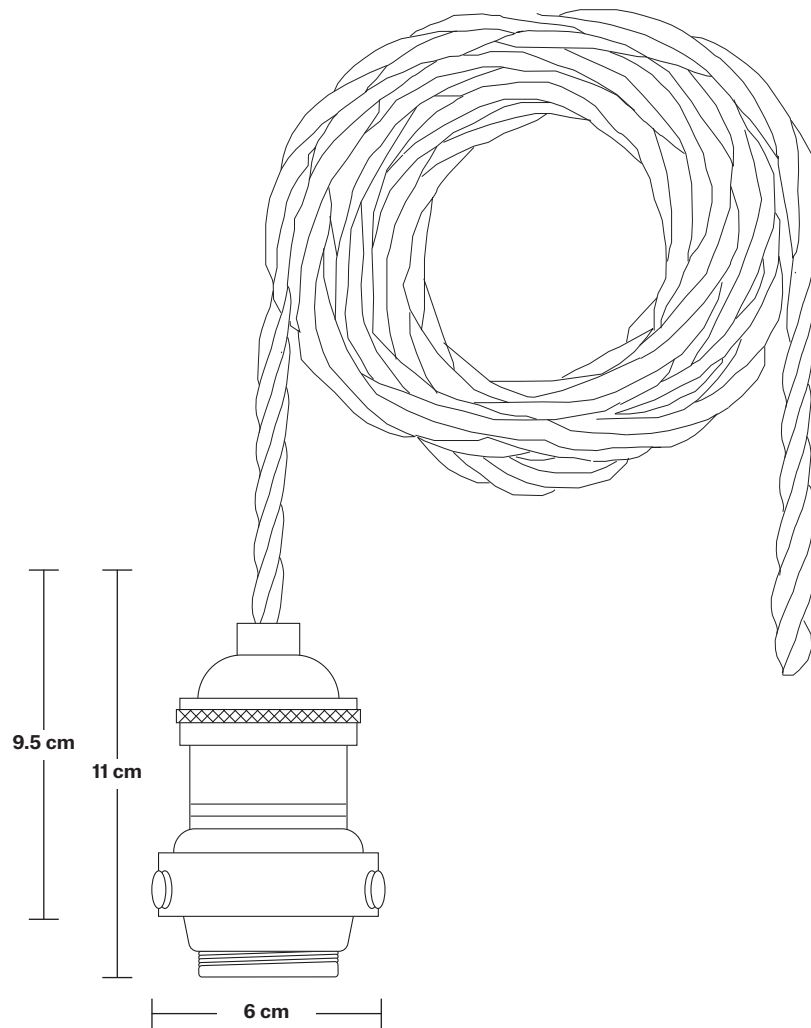

Shade Diameter: 20 cm / 8"

Shade Height: 10 cm / 4"

Holder Diameter: 6 cm / 2.4"

Holder Height: 11 cm / 4.3"

Ceiling Rose Width: 12 cm / 4.7"

Ceiling Rose Depth: 61 cm / 24"

Ceiling Rose Height: 3 cm / 1.2"

Weight: 1.15 kg

INFORMATION

Product Code: RE-O-CR30-P

Finishes: Pewter.

Ready to be installed, installation required.

Wall mount screws not included.

DIMENSIONS

H: 3 cm x **W:** 12 cm x **D:** 61 cm

Ceiling Rose Width: 12 cm / 4.7"

Ceiling Rose Depth: 61 cm / 24"

Ceiling Rose Height: 3 cm / 1.2"

Brooklyn Cord Set ES E27 Bulb Holder - Fabric Flex - 2m - Without Ceiling Rose

SPECIFICATIONS

We meet all UK and EU lighting and safety regulations.

H: 213 cm x **W:** 6 cm x **D:** 6 cm

Holder Diameter: 6 cm / 2.5"

Holder Height: 11 cm / 4.3"

Dome - 8 Inch

SPECIFICATIONS

We meet all UK and EU lighting and safety regulations.

Our products are hand finished to ensure an authentic vintage look and therefore they may vary slightly from those shown in the images.