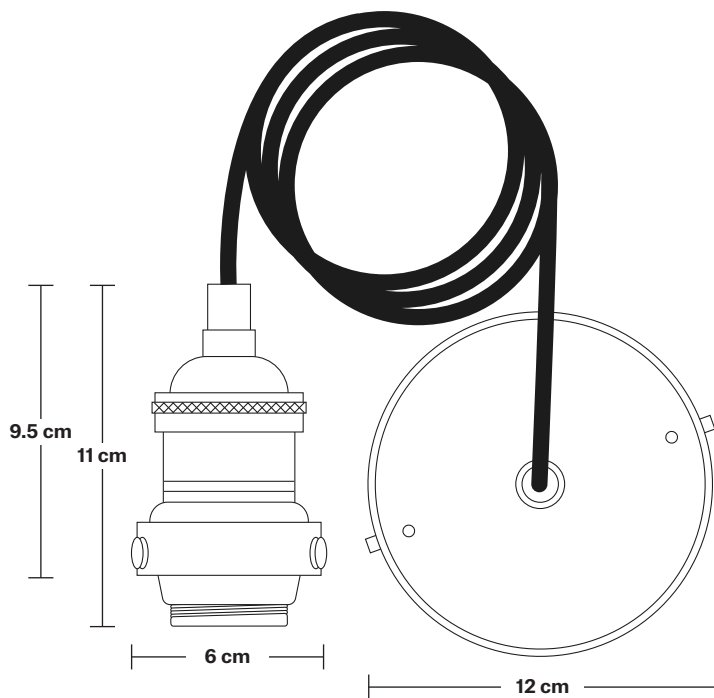

Holder Height: 11 cm / 4.3"

Ceiling Rose Diameter: 12 cm / 4.9"

Ceiling Rose Height: 2 cm / 0.8"

Brooklyn Cord Set ES E27 Bulb Holder

Product Code: BR-CS

H: 113 cm x W: 12 cm x D: 12 cm

SPECIFICATIONS

We meet all UK and EU lighting and safety regulations.

Flex: 1m Black Round Fabric Flex.

Ceiling rose: Pewter.

DIMENSIONS

Shade Diameter: 20 cm / 8"

Shade Height: 10 cm / 4"

Holder Diameter: 6 cm / 2.5"

Holder Height: 11 cm / 4.3"

Ceiling Rose Diameter: 12 cm / 4.9"

Ceiling Rose Height: 2 cm / 0.8"

Brooklyn Cord Set ES E27 Bulb Holder

Product Code: BR-CS

H: 113 cm x W: 12 cm x D: 12 cm

SPECIFICATIONS

We meet all UK and EU lighting and safety regulations.

Our products are hand finished to ensure an authentic vintage look and therefore they may vary slightly from those shown in the images.

Ceiling rose: Pewter.

DIMENSIONS

Bulb Holder Diameter: 6 cm / 2.5"

Bulb Holder Height: 11 cm / 4.3"

Ceiling Rose height: 12 cm / 4.9"

Full Drop: 113 cm / 44.5"

INDUSTVILLE

Dome - 8 Inch - Shade Only