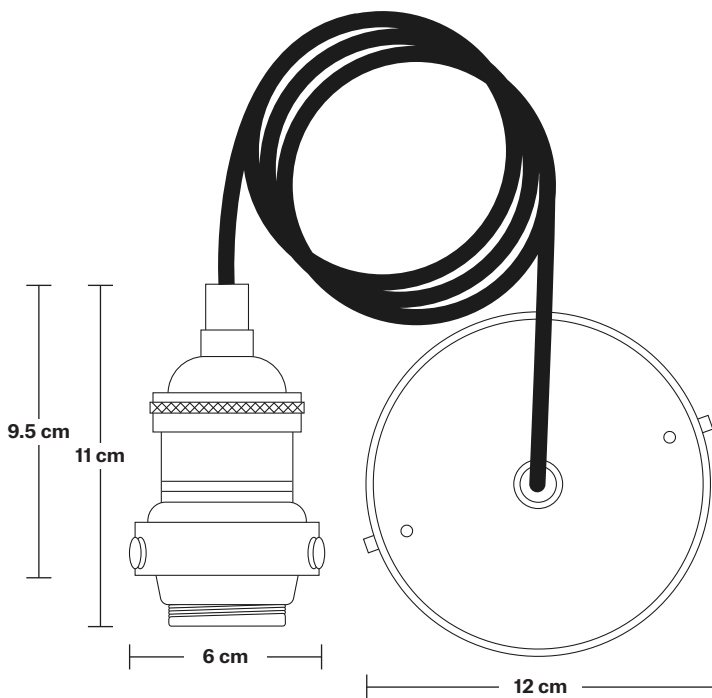

Brooklyn Dome Pendant - 8 Inch

Product Code: BR-DP8

H: 22 cm x W: 20 cm x D: 20 cm

SPECIFICATIONS

We meet all UK and EU lighting and safety regulations.

Our products are hand finished to ensure an authentic vintage look and therefore they may vary slightly from those shown in the images.

Holder Height: 11 cm / 4.3"

Ceiling Rose Diameter: 12 cm / 4.9"

Ceiling Rose Height: 2 cm / 0.8"

Brooklyn Cord Set ES E27 Bulb Holder

Product Code: BR-CS

H: 113 cm x W: 12 cm x D: 12 cm

SPECIFICATIONS

We meet all UK and EU lighting and safety regulations.

Wall mount screws not included.

Holders available: Brass, Pewter and Copper.

Flex: 1m Black Round Fabric Flex.

Ceiling rose: Pewter.

DIMENSIONS

Shade Diameter: 20 cm / 8"

Shade Height: 10 cm / 4"

Holder Diameter: 6 cm / 2.5"