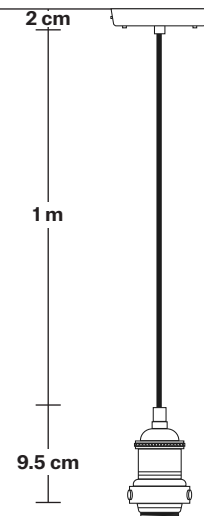

DIMENSIONS

Shade Diameter: 20 cm / 8"

Shade Height: 10 cm / 4"

Dome - 8 Inch - Brass

Shade Only

Dome - 8 Inch - Brass - Shade Only	D8-B-SO
------------------------------------	----------------

Brooklyn Dome Pendant - 8 Inch - Brass

Flex: 1m Black Round Fabric Flex.

Ceiling rose: Pewter.

DIMENSIONS

Shade Diameter: 20 cm / 8"

Shade Height: 10 cm / 4"

Holder Diameter: 6 cm / 2.5"

Holder Height: 11 cm / 4.3"

Ceiling Rose Diameter: 12 cm / 4.9"

Ceiling Rose Height: 2 cm / 0.8"

Brooklyn Cord Set ES E27 Bulb Holder

Product Code: BR-CS

H: 113 cm x W: 12 cm x D: 12 cm

SPECIFICATIONS

We meet all UK and EU lighting and safety regulations.

Our products are hand finished to ensure an authentic vintage look and therefore they may vary slightly from those shown in the images.

Ceiling rose: Pewter.

DIMENSIONS

Bulb Holder Diameter: 6 cm / 2.5"

Bulb Holder Height: 11 cm / 4.3"

Ceiling Rose height: 12 cm / 4.9"

Full Drop: 113 cm / 44.5"

INDUSTVILLE

Dome - 8 Inch - Shade Only