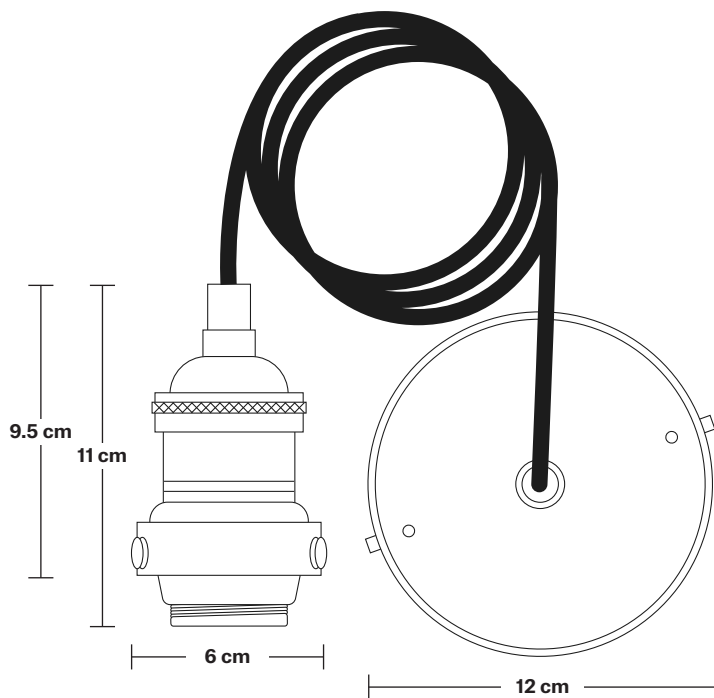

Holder Height: 11 cm / 4.3"

Ceiling Rose Diameter: 12 cm / 4.9"

Ceiling Rose Height: 2 cm / 0.8"

Brooklyn Cord Set ES E27 Bulb Holder

Product Code: BR-CS

H: 113 cm x W: 12 cm x D: 12 cm

SPECIFICATIONS

We meet all UK and EU lighting and safety regulations.

Bulb Holder Height: 11 cm / 4.3"

Ceiling Rose height: 12 cm / 4.9"

Full Drop: 113 cm / 44.5"

INDUSTVILLE

Dome - 8 Inch - Shade Only

Product Code: D8-SO

H: 10 cm x W: 20 cm x D: 20 cm

SPECIFICATIONS

Flex: 1m Black Round Fabric Flex.

Ceiling rose: Pewter.

DIMENSIONS

Shade Diameter: 20 cm / 8"

Shade Height: 10 cm / 4"

Holder Diameter: 6 cm / 2.5"

Holder Height: 11 cm / 4.3"

Ceiling Rose Diameter: 12 cm / 4.9"

Ceiling Rose Height: 2 cm / 0.8"

Brooklyn Cord Set ES E27 Bulb Holder

Product Code: BR-CS

H: 113 cm x W: 12 cm x D: 12 cm

SPECIFICATIONS

We meet all UK and EU lighting and safety regulations.

Our products are hand finished to ensure an authentic vintage look and therefore they may vary slightly from those shown in the images.