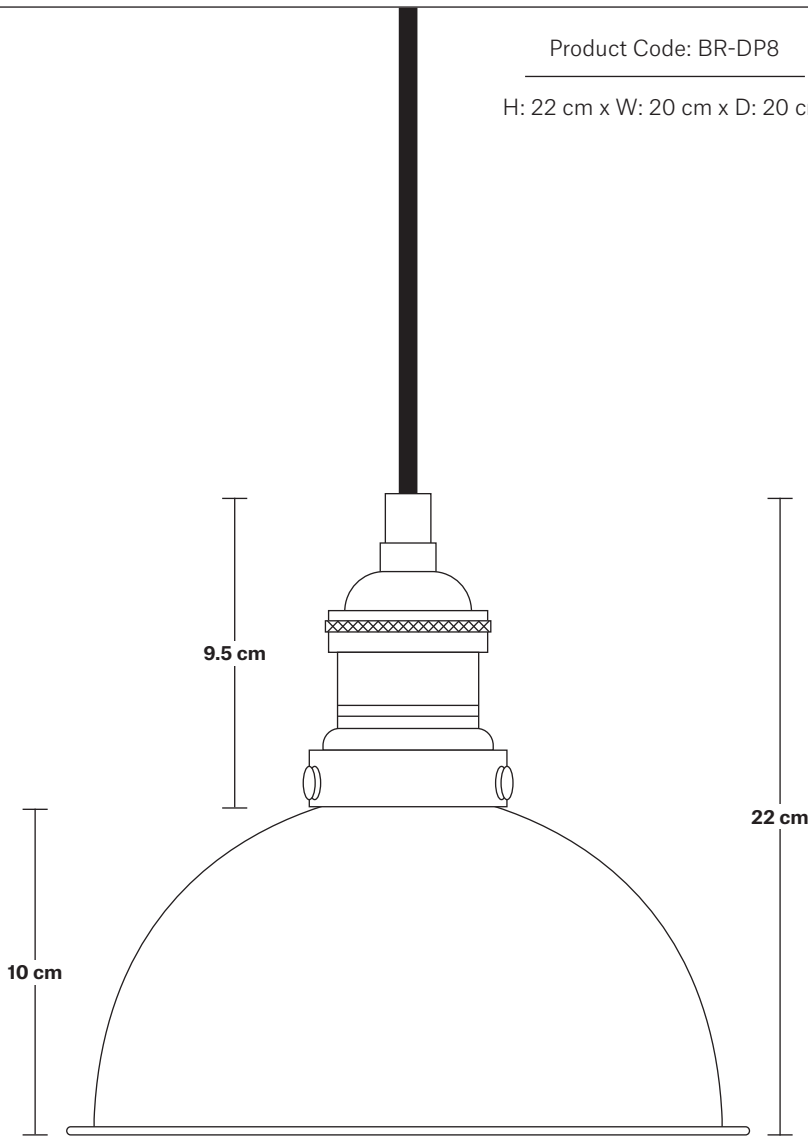

Bulb Holder Height: 11 cm / 4.3"

Ceiling Rose height: 12 cm / 4.9"

Full Drop: 113 cm / 44.5"

INDUSTVILLE

Dome - 8 Inch - Shade Only

Product Code: D8-SO

H: 10 cm x W: 20 cm x D: 20 cm

SPECIFICATIONS

Brooklyn Dome Wall Light - 8 Inch - Pewter - Copper Holder	BR-DWL8-P-CH
--	---------------------

Swan Neck Dome Wall Light - 8 Inch - Pewter

Swan Neck Dome Wall Light - 8 Inch - Pewter - Pewter Holder	SN-DWL8-P-PH
---	---------------------

Sleek Dome Pendant - 8 Inch - Pewter

Sleek Dome Pendant - 8 Inch - Pewter - Brass Holder	SL-DP8-P-BH
---	--------------------

Sleek Dome Pendant - 8 Inch - Pewter - Pewter Holder	SL-DP8-P-PH
--	--------------------

Sleek Dome Pendant - 8 Inch - Pewter - Copper Holder	SL-DP8-P-CH
--	--------------------

Brooklyn Dome Pendant - 8 Inch

Product Code: BR-DP8

H: 22 cm x W: 20 cm x D: 20 cm

SPECIFICATIONS

We meet all UK and EU lighting and safety regulations.