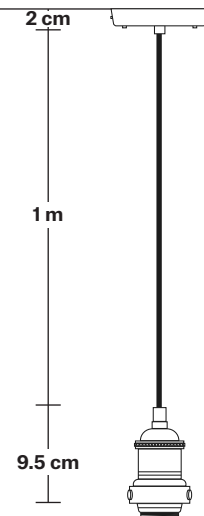

Ceiling rose: Pewter.

DIMENSIONS

Bulb Holder Diameter: 6 cm / 2.5"

Bulb Holder Height: 11 cm / 4.3"

Ceiling Rose height: 12 cm / 4.9"

Full Drop: 113 cm / 44.5"

INDUSTVILLE

Dome - 8 Inch - Shade Only

DIMENSIONS

Shade Diameter: 20 cm / 8"

Shade Height: 10 cm / 4"

Dome - 8 Inch - Pewter & Copper

Shade Only

Dome - 8 Inch - Pewter & Copper - Shade Only	D8-CP-SO
--	-----------------

Brooklyn Dome Pendant - 8 Inch - Pewter & Copper

Brooklyn Dome Pendant - 8 Inch

Product Code: BR-DP8

H: 22 cm x W: 20 cm x D: 20 cm

SPECIFICATIONS

We meet all UK and EU lighting and safety regulations.

Our products are hand finished to ensure an authentic vintage look and therefore they may vary slightly from those shown in the images.

Holder Height: 11 cm / 4.3"

Ceiling Rose Diameter: 12 cm / 4.9"

Ceiling Rose Height: 2 cm / 0.8"

Brooklyn Cord Set ES E27 Bulb Holder

Product Code: BR-CS

H: 113 cm x W: 12 cm x D: 12 cm

SPECIFICATIONS

We meet all UK and EU lighting and safety regulations.