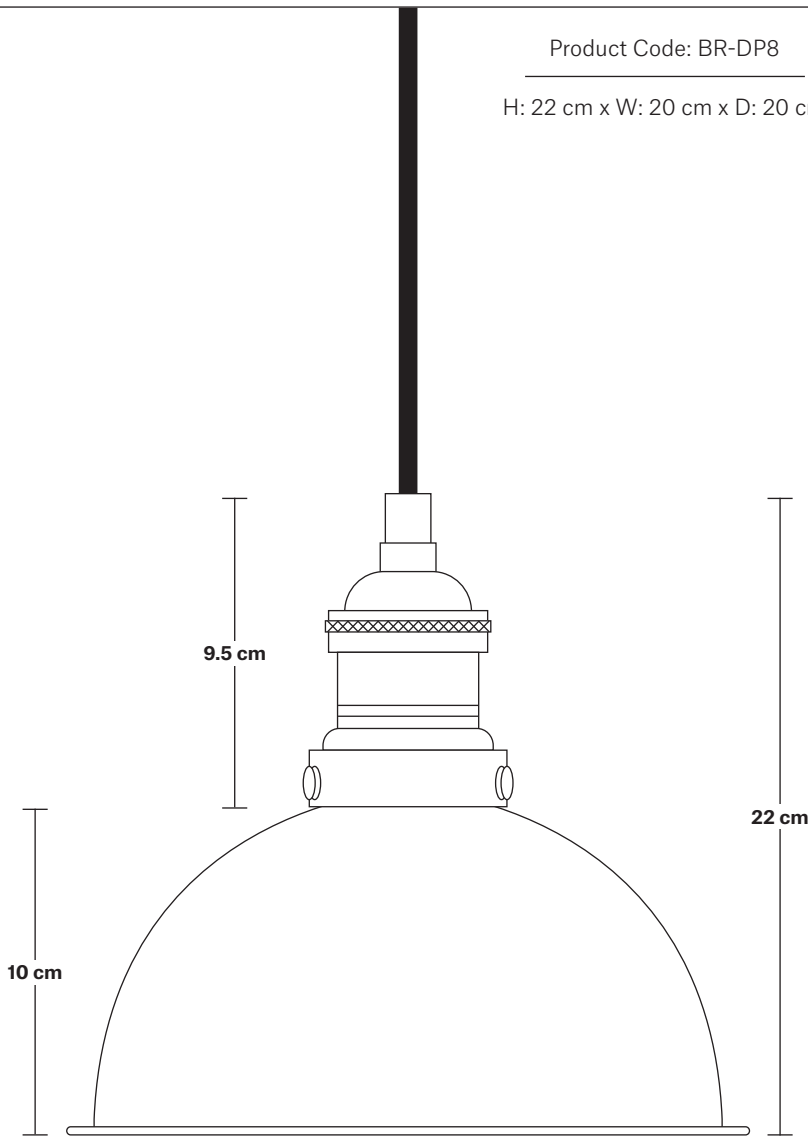

DIMENSIONS

Shade Diameter: 20 cm / 8"

Shade Height: 10 cm / 4"

Dome - 8 Inch - Brass

Shade Only

Dome - 8 Inch - Brass - Shade Only	D8-B-SO
------------------------------------	----------------

Brooklyn Dome Pendant - 8 Inch - Brass

Brooklyn Dome Wall Light - 8 Inch - Brass - Brass Holder	BR-DWL8-B-BH
--	---------------------

Brooklyn Dome Wall Light - 8 Inch - Brass - Pewter Holder	BR-DWL8-B-PH
---	---------------------

Swan Neck Dome Wall Light - 8 Inch - Brass

Swan Neck Dome Wall Light - 8 Inch - Brass - Brass Holder	SN-DWL8-B-BH
---	---------------------

Sleek Dome Pendant - 8 Inch - Brass

Sleek Dome Pendant - 8 Inch - Brass - Brass Holder	SL-DP8-B-BH
--	--------------------

Sleek Dome Pendant - 8 Inch - Brass - Pewter Holder	SL-DP8-B-PH
---	--------------------

Brooklyn Dome Pendant - 8 Inch

Product Code: BR-DP8

H: 22 cm x W: 20 cm x D: 20 cm

SPECIFICATIONS

We meet all UK and EU lighting and safety regulations.