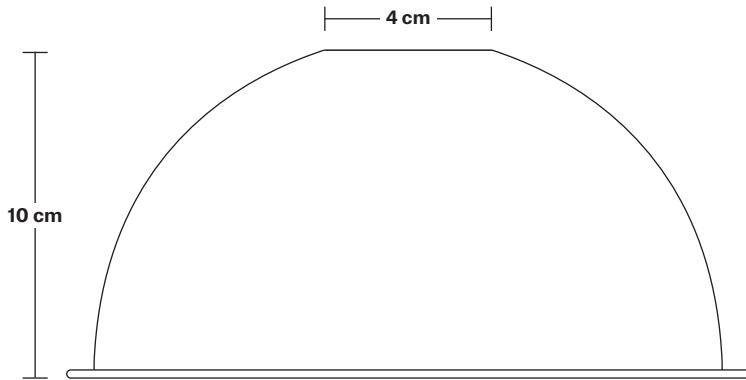

Bulb Holder Height: 11 cm / 4.3"

Ceiling Rose height: 12 cm / 4.9"

Full Drop: 113 cm / 44.5"

INDUSTVILLE

Dome - 8 Inch - Shade Only

Product Code: D8-SO

H: 10 cm x W: 20 cm x D: 20 cm

SPECIFICATIONS