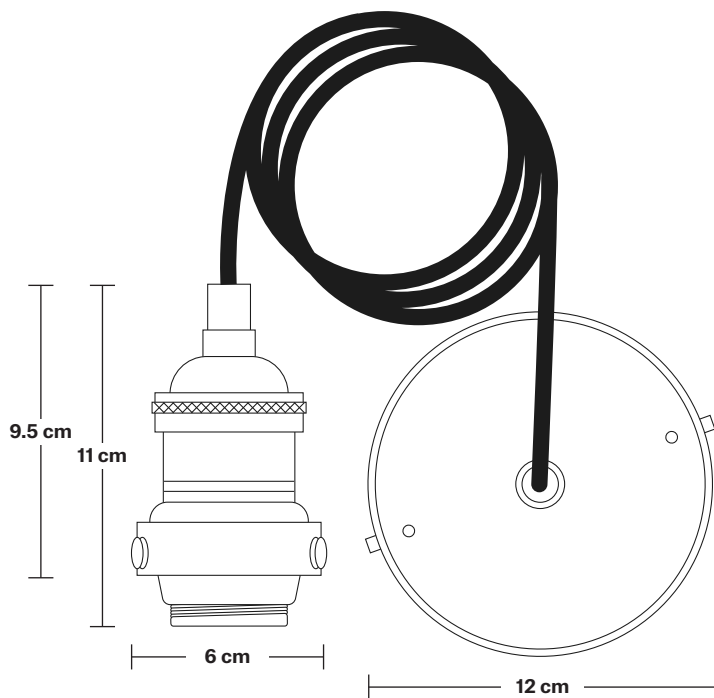

Brooklyn Dome Pendant - 8 Inch

Product Code: BR-DP8

H: 22 cm x W: 20 cm x D: 20 cm

SPECIFICATIONS

We meet all UK and EU lighting and safety regulations.

Our products are hand finished to ensure an authentic vintage look and therefore they may vary slightly from those shown in the images.

Wall mount screws not included.

Holders available: Brass, Pewter and Copper.

Flex: 1m Black Round Fabric Flex.

Ceiling rose: Pewter.

DIMENSIONS

Shade Diameter: 20 cm / 8"

Shade Height: 10 cm / 4"

Holder Diameter: 6 cm / 2.5"

Holder Height: 11 cm / 4.3"

Ceiling Rose Diameter: 12 cm / 4.9"

Ceiling Rose Height: 2 cm / 0.8"

Brooklyn Cord Set ES E27 Bulb Holder

Product Code: BR-CS

H: 113 cm x W: 12 cm x D: 12 cm

SPECIFICATIONS

We meet all UK and EU lighting and safety regulations.

INFORMATION

Finishes: Brass, Pewter and Copper.

Ready to be installed, installation required.

Wall mount screws not included.

Flex: 1m Black Round Fabric Flex.

Ceiling rose: Pewter.

DIMENSIONS

Bulb Holder Diameter: 6 cm / 2.5"