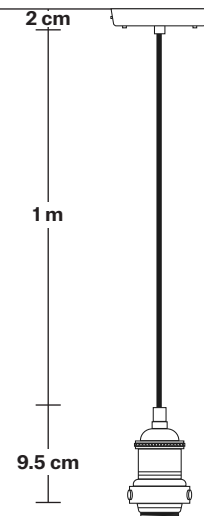

Holder Height: 11 cm / 4.3"

Ceiling Rose Diameter: 12 cm / 4.9"

Ceiling Rose Height: 2 cm / 0.8"

Brooklyn Cord Set ES E27 Bulb Holder

Product Code: BR-CS

H: 113 cm x W: 12 cm x D: 12 cm

SPECIFICATIONS

We meet all UK and EU lighting and safety regulations.

Bulb Holder Height: 11 cm / 4.3"

Ceiling Rose height: 12 cm / 4.9"

Full Drop: 113 cm / 44.5"

INDUSTVILLE

Dome - 8 Inch - Shade Only

Product Code: D8-SO

H: 10 cm x W: 20 cm x D: 20 cm

SPECIFICATIONS

Sleek Dome Pendant - 8 Inch - Copper - Pewter Holder

SL-DP8-P-PH

Sleek Dome Pendant - 8 Inch - Copper - Copper Holder

SL-DP8-P-CH

Brooklyn Dome Pendant - 8 Inch

Product Code: BR-DP8

H: 22 cm x W: 20 cm x D: 20 cm