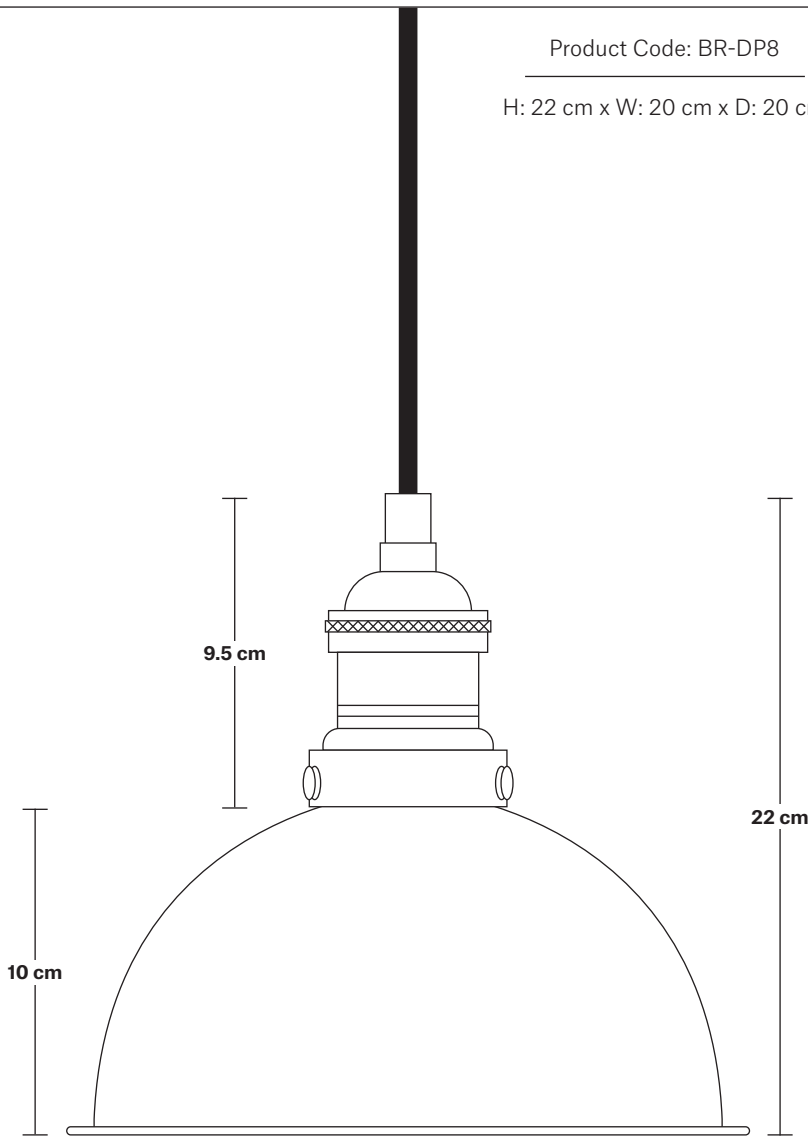

Brooklyn Dome Pendant - 8 Inch

Product Code: BR-DP8

H: 22 cm x W: 20 cm x D: 20 cm

SPECIFICATIONS

We meet all UK and EU lighting and safety regulations.

Our products are hand finished to ensure an authentic vintage look and therefore they may vary slightly from those shown in the images.

Bulb Holder Height: 11 cm / 4.3"

Ceiling Rose height: 12 cm / 4.9"

Full Drop: 113 cm / 44.5"

INDUSTVILLE

Dome - 8 Inch - Shade Only

Product Code: D8-SO

H: 10 cm x W: 20 cm x D: 20 cm

SPECIFICATIONS

BR-DFM8-C-CH

Brooklyn Dome Wall Light - 8 Inch - Copper

Brooklyn Dome Wall Light - 8 Inch - Copper - Pewter Holder

BR-DWL8-C-PH

Brooklyn Dome Wall Light - 8 Inch - Copper - Copper Holder

BR-DWL8-C-CH

Sleek Dome Pendant - 8 Inch - Copper

Sleek Dome Pendant - 8 Inch - Copper - Pewter Holder

SL-DP8-P-PH

Sleek Dome Pendant - 8 Inch - Copper - Copper Holder

SL-DP8-P-CH

Brooklyn Dome Pendant - 8 Inch

Product Code: BR-DP8

H: 22 cm x W: 20 cm x D: 20 cm