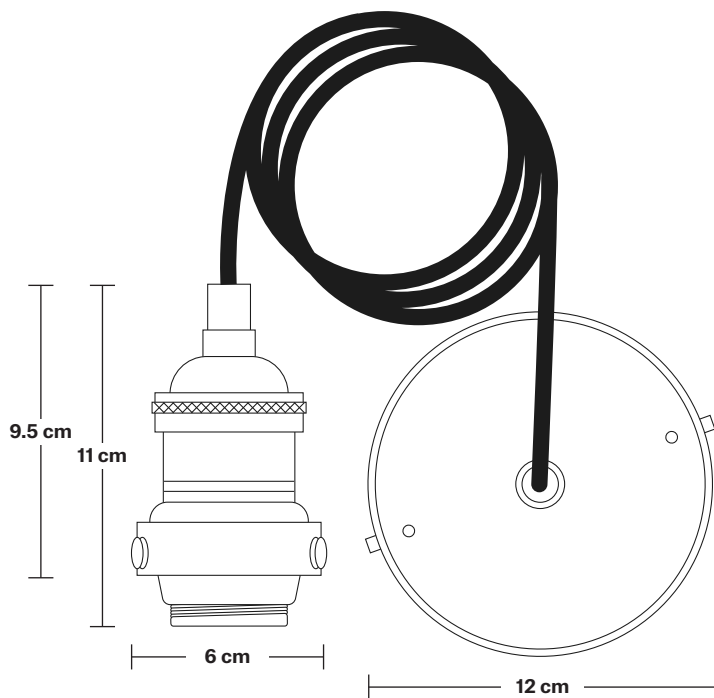

Brooklyn Dome Pendant - 8 Inch

Product Code: BR-DP8

H: 22 cm x W: 20 cm x D: 20 cm

SPECIFICATIONS

We meet all UK and EU lighting and safety regulations.

Our products are hand finished to ensure an authentic vintage look and therefore they may vary slightly from those shown in the images.

Wall mount screws not included.

Holders available: Brass, Pewter and Copper.

Flex: 1m Black Round Fabric Flex.

Ceiling rose: Pewter.

DIMENSIONS

Shade Diameter: 20 cm / 8"

Shade Height: 10 cm / 4"

Holder Diameter: 6 cm / 2.5"

Holder Height: 11 cm / 4.3"

Ceiling Rose Diameter: 12 cm / 4.9"

Ceiling Rose Height: 2 cm / 0.8"

Brooklyn Cord Set ES E27 Bulb Holder

Product Code: BR-CS

H: 113 cm x W: 12 cm x D: 12 cm

SPECIFICATIONS

We meet all UK and EU lighting and safety regulations.

Our products are hand finished to ensure an authentic vintage look and therefore they may vary slightly from those shown in the images.

Bulb required: Standard screw (E27) fitting, max 40W.

Weight: 0.5 kg