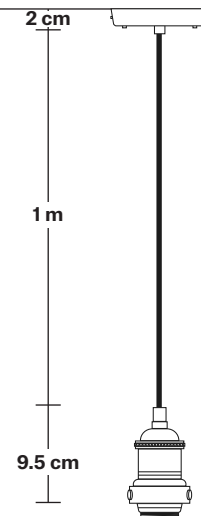

Flex: 1m Black Round Fabric Flex.

Ceiling rose: Pewter.

DIMENSIONS

Shade Diameter: 20 cm / 8"

Shade Height: 10 cm / 4"

Holder Diameter: 6 cm / 2.5"

Holder Height: 11 cm / 4.3"

Ceiling Rose Diameter: 12 cm / 4.9"

Ceiling Rose Height: 2 cm / 0.8"

Brooklyn Cord Set ES E27 Bulb Holder

Product Code: BR-CS

H: 113 cm x W: 12 cm x D: 12 cm

SPECIFICATIONS

We meet all UK and EU lighting and safety regulations.

Our products are hand finished to ensure an authentic vintage look and therefore they may vary slightly from those shown in the images.

Ceiling rose: Pewter.

DIMENSIONS

Bulb Holder Diameter: 6 cm / 2.5"

Bulb Holder Height: 11 cm / 4.3"

Ceiling Rose height: 12 cm / 4.9"

Full Drop: 113 cm / 44.5"

INDUSTVILLE

Dome - 8 Inch - Shade Only

DIMENSIONS

Shade Diameter: 20 cm / 8"

Shade Height: 10 cm / 4"

Dome - 8 Inch - Brass

Shade Only

Dome - 8 Inch - Brass - Shade Only	D8-B-SO
------------------------------------	----------------

Brooklyn Dome Pendant - 8 Inch - Brass