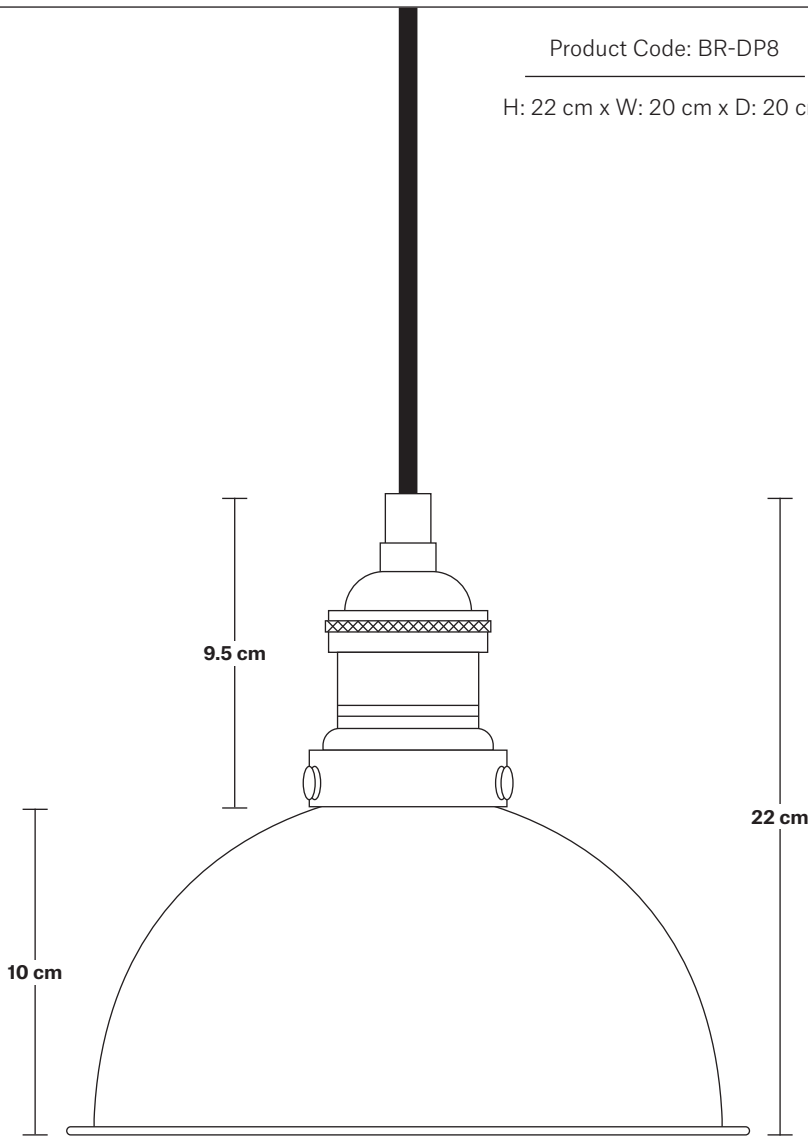

Ceiling rose: Pewter.

DIMENSIONS

Bulb Holder Diameter: 6 cm / 2.5"

Bulb Holder Height: 11 cm / 4.3"

Ceiling Rose height: 12 cm / 4.9"

Full Drop: 113 cm / 44.5"

INDUSTVILLE

Dome - 8 Inch - Shade Only

DIMENSIONS

Shade Diameter: 20 cm / 8"

Shade Height: 10 cm / 4"

Dome - 8 Inch - Pewter & Copper

Shade Only

Dome - 8 Inch - Pewter & Copper - Shade Only	D8-CP-SO
--	-----------------

Brooklyn Dome Pendant - 8 Inch - Pewter & Copper

Sleek Dome Pendant - 8 Inch - Pewter & Copper

Sleek Dome Pendant - 8 Inch - Pewter & Copper - Pewter Holder	SL-DP8-CP-PH
---	---------------------

Sleek Dome Pendant - 8 Inch - Pewter & Copper - Copper Holder	SL-DP8-CP-CH
---	---------------------

Brooklyn Dome Pendant - 8 Inch

Product Code: BR-DP8

H: 22 cm x W: 20 cm x D: 20 cm

SPECIFICATIONS

We meet all UK and EU lighting and safety regulations.

Our products are hand finished to ensure an authentic vintage look and therefore they may vary slightly from those shown in the images.