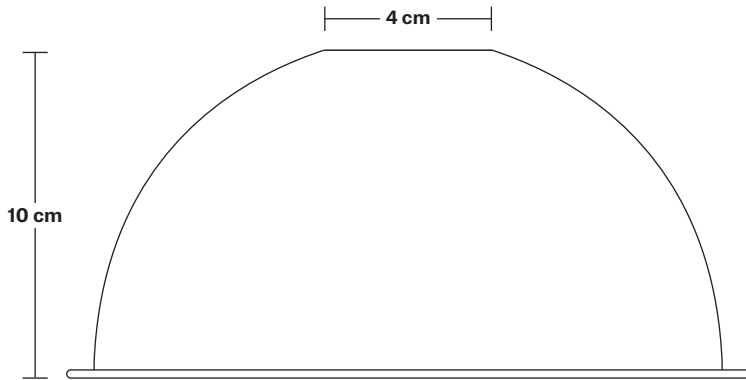

Holder Height: 11 cm / 4.3"

Ceiling Rose Diameter: 12 cm / 4.9"

Ceiling Rose Height: 2 cm / 0.8"

Brooklyn Cord Set ES E27 Bulb Holder

Product Code: BR-CS

H: 113 cm x W: 12 cm x D: 12 cm

SPECIFICATIONS

We meet all UK and EU lighting and safety regulations.

Bulb Holder Height: 11 cm / 4.3"

Ceiling Rose height: 12 cm / 4.9"

Full Drop: 113 cm / 44.5"

INDUSTVILLE

Dome - 8 Inch - Shade Only

Product Code: D8-SO

H: 10 cm x W: 20 cm x D: 20 cm

SPECIFICATIONS