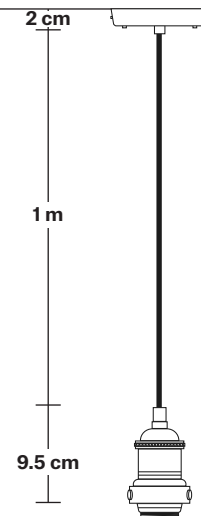

Brooklyn Dome Pendant - 8 Inch

Product Code: BR-DP8

H: 22 cm x W: 20 cm x D: 20 cm

SPECIFICATIONS

We meet all UK and EU lighting and safety regulations.

Our products are hand finished to ensure an authentic vintage look and therefore they may vary slightly from those shown in the images.

Wall mount screws not included.

Holders available: Brass, Pewter and Copper.

Flex: 1m Black Round Fabric Flex.

Ceiling rose: Pewter.

DIMENSIONS

Shade Diameter: 20 cm / 8"

Shade Height: 10 cm / 4"

Holder Diameter: 6 cm / 2.5"

Holder Height: 11 cm / 4.3"

Ceiling Rose Diameter: 12 cm / 4.9"

Ceiling Rose Height: 2 cm / 0.8"

Brooklyn Cord Set ES E27 Bulb Holder

Product Code: BR-CS

H: 113 cm x W: 12 cm x D: 12 cm

SPECIFICATIONS

We meet all UK and EU lighting and safety regulations.

Bulb Holder Height: 11 cm / 4.3"

Ceiling Rose height: 12 cm / 4.9"

Full Drop: 113 cm / 44.5"

INDUSTVILLE

Dome - 8 Inch - Shade Only

Product Code: D8-SO

H: 10 cm x W: 20 cm x D: 20 cm

SPECIFICATIONS