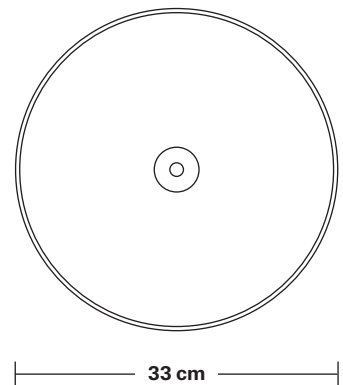

Holders available: Brass, Pewter and Copper.

DIMENSIONS

Shade Diameter: 33 cm / 13"

Shade Height (no holder): 21 cm / 8.3"

Holder Diameter: 6 cm / 2.5"

Holder Height: 18 cm / 7.1"

Ceiling Rose Diameter: 12 cm / 4.9"

Ceiling Rose Height: 2 cm / 0.8"

Brooklyn Flush Mount Holder

Product Code: BR-FM

H: 17.5 cm x W: 12 cm x D: 12 cm

SPECIFICATIONS

We meet all UK and EU lighting and safety regulations.

Our products are hand finished to ensure an authentic vintage look and therefore they may vary slightly from those shown in the images.

DIMENSIONS

Holder Diameter: 12 cm / 4.7"

Holder Height: 17.5 cm / 6.9"

Ceiling Rose Diameter: 12 cm / 4.7"

Ceiling Rose Depth: 2 cm / 0.8"

Dome - 13 Inch - Shade Only

Product Code: D13-SO

H: 21 cm x W: 33 cm x D: 33 cm