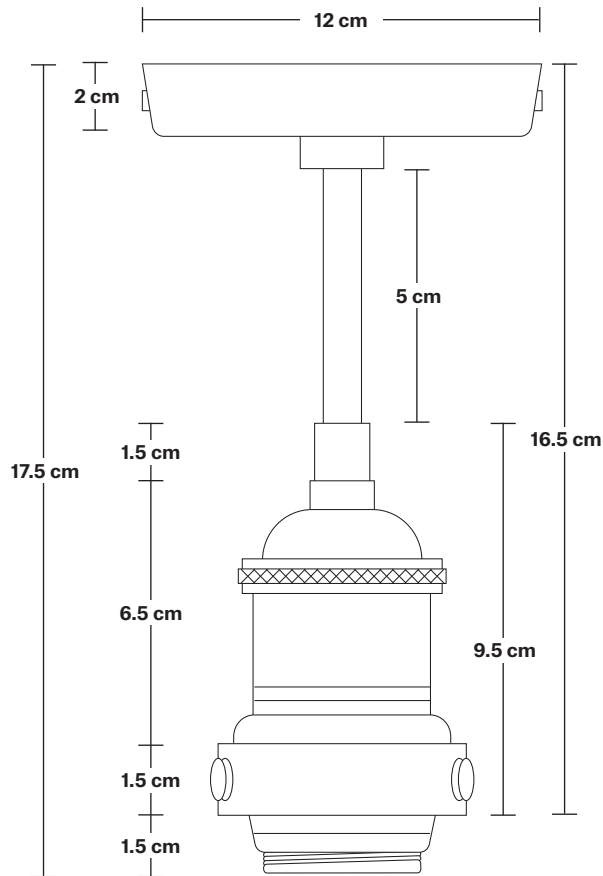

DIMENSIONS

Holder Diameter: 12 cm / 4.7"

Holder Height: 17.5 cm / 6.9"

Ceiling Rose Diameter: 12 cm / 4.7"

Ceiling Rose Depth: 2 cm / 0.8"

Dome - 13 Inch - Shade Only

Product Code: D13-SO

H: 21 cm x W: 33 cm x D: 33 cm

Holders available: Brass, Pewter and Copper.

DIMENSIONS

Shade Diameter: 33 cm / 13"

Shade Height (no holder): 21 cm / 8.3"

Holder Diameter: 6 cm / 2.5"

Holder Height: 18 cm / 7.1"

Ceiling Rose Diameter: 12 cm / 4.9"

Ceiling Rose Height: 2 cm / 0.8"

INDUSTVILLE

Brooklyn Flush Mount Holder

Product Code: BR-FM

H: 17.5 cm x W: 12 cm x D: 12 cm

SPECIFICATIONS

We meet all UK and EU lighting and safety regulations.

Our products are hand finished to ensure an authentic vintage look and therefore they may vary slightly from those shown in the images.

DIMENSIONS

Holder Diameter: 12 cm / 4.7"

Holder Height: 17.5 cm / 6.9"

Ceiling Rose Diameter: 12 cm / 4.7"

Ceiling Rose Depth: 2 cm / 0.8"

INDUSTVILLE

Dome - 13 Inch - Shade Only

Product Code: D13-SO