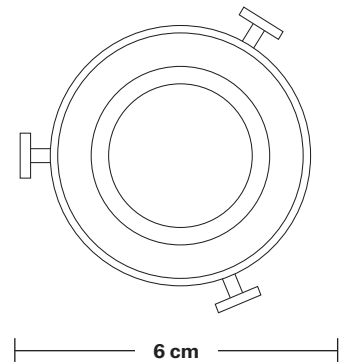

Ceiling Rose Diameter: 12 cm / 4.9"

Ceiling Rose Height: 2 cm / 0.8"

Brooklyn Flush Mount Holder

Product Code: BR-FM

H: 17.5 cm x W: 12 cm x D: 12 cm

SPECIFICATIONS

We meet all UK and EU lighting and safety regulations.

INFORMATION

Finishes: Brass, Pewter and Copper.

Ready to be installed, installation required.

Wall mount screws not included.

Ceiling rose: Pewter.

DIMENSIONS

Holder Diameter: 12 cm / 4.7"

Holder Height: 17.5 cm / 6.9"

Holders available: Brass, Pewter and Copper.

DIMENSIONS

Shade Diameter: 33 cm / 13"

Shade Height (no holder): 21 cm / 8.3"

Holder Diameter: 6 cm / 2.5"

Holder Height: 18 cm / 7.1"

Ceiling Rose Diameter: 12 cm / 4.9"

Ceiling Rose Height: 2 cm / 0.8"

INDUSTVILLE

Brooklyn Flush Mount Holder

Product Code: BR-FM

H: 17.5 cm x W: 12 cm x D: 12 cm

SPECIFICATIONS

We meet all UK and EU lighting and safety regulations.

Our products are hand finished to ensure an authentic vintage look and therefore they may vary slightly from those shown in the images.