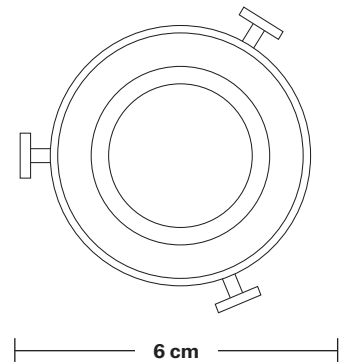

Brooklyn Dome Flush Mount - 13 Inch

Product Code: BR-DFM13

H: 37 cm x W: 33 cm x D: 33 cm

SPECIFICATIONS

We meet all UK and EU lighting and safety regulations.

Our products are hand finished to ensure an authentic vintage look and therefore they may vary slightly from those shown in the images.

Bulb required: Standard screw (E27) fitting, max 40W.

Shade weight: 1.1kg | **Holder weight:** 0.5 kg

Maximum weight: 1.6kg

INFORMATION

Finishes: Brass, Pewter, Copper, Copper & Pewter, Brass & Pewter.

Ready to be installed, installation required.

Wall mount screws not included.

Holders available: Brass, Pewter and Copper.

DIMENSIONS

Shade Diameter: 33 cm / 13"

Shade Height (no holder): 21 cm / 8.3"

Holder Diameter: 6 cm / 2.5"

Holder Height: 18 cm / 7.1"

Ceiling Rose Diameter: 12 cm / 4.9"

Ceiling Rose Height: 2 cm / 0.8"

Brooklyn Flush Mount Holder

Product Code: BR-FM

H: 17.5 cm x W: 12 cm x D: 12 cm

SPECIFICATIONS

We meet all UK and EU lighting and safety regulations.