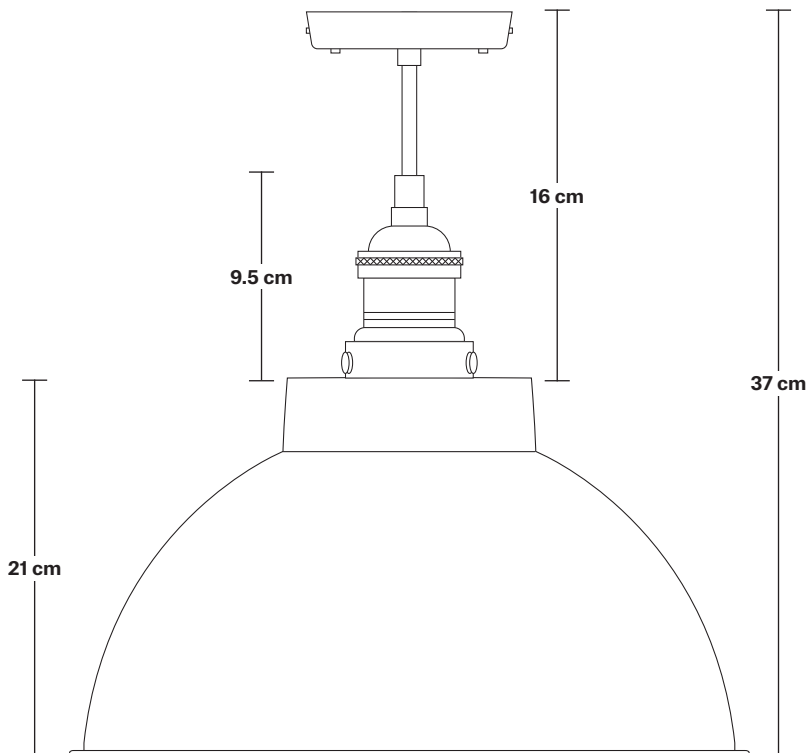

Wall mount screws not included.

DIMENSIONS

Shade Diameter: 33 cm / 13"

Shade Height (no holder): 21 cm / 8.3"

Dome - 13 Inch - Light Pewter

Shade Only

Dome - 13 Inch - Light Pewter - Shade Only	D13-LP-SO
--	------------------

Sleek Dome Pendant - 13 Inch - Light Pewter

Sleek Dome Pendant - 13 Inch - Light Pewter - Brass Holder	SL-DP13-LP-BH
--	----------------------

Sleek Dome Pendant - 13 Inch - Light Pewter - Pewter Holder	SL-DP13-LP-PH
---	----------------------

Sleek Dome Pendant - 13 Inch - Light Pewter - Copper Holder	SL-DP13-LP-CH
---	----------------------

Brooklyn Dome Flush Mount - 13 Inch

Product Code: BR-DFM13

H: 37 cm x W: 33 cm x D: 33 cm

SPECIFICATIONS

Holders available: Brass, Pewter and Copper.

DIMENSIONS

Shade Diameter: 33 cm / 13"

Shade Height (no holder): 21 cm / 8.3"

Holder Diameter: 6 cm / 2.5"

Holder Height: 18 cm / 7.1"

Ceiling Rose Diameter: 12 cm / 4.9"