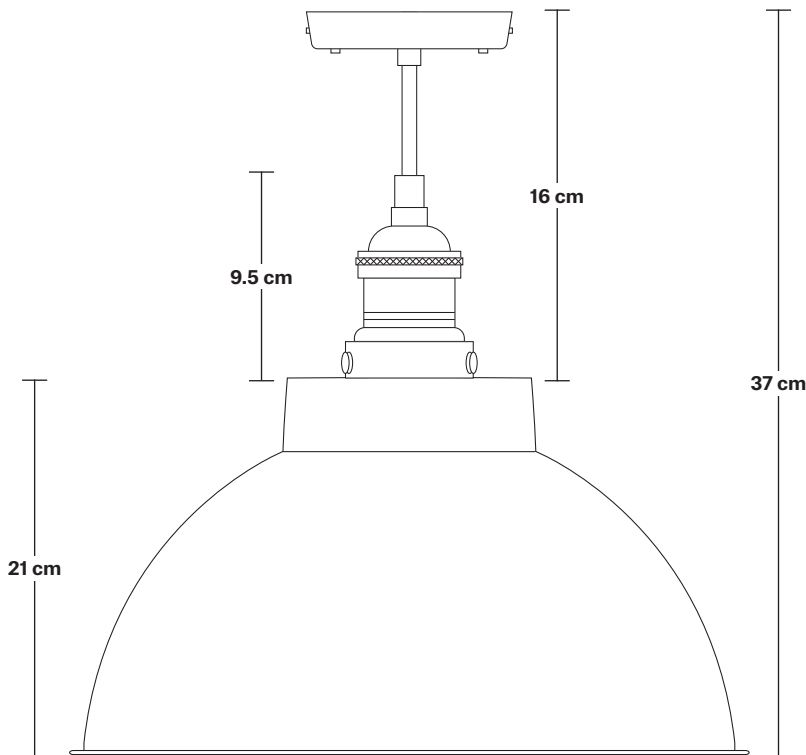

Brooklyn Dome Flush Mount - 13 Inch

Product Code: BR-DFM13

H: 37 cm x W: 33 cm x D: 33 cm

SPECIFICATIONS

We meet all UK and EU lighting and safety regulations.

Our products are hand finished to ensure an authentic vintage look and therefore they may vary slightly from those shown in the images.

Bulb required: Standard screw (E27) fitting, max 40W.

Shade weight: 1.1kg | **Holder weight:** 0.5 kg

Maximum weight: 1.6kg

INFORMATION

Finishes: Brass, Pewter, Copper, Copper & Pewter, Brass & Pewter.

Ready to be installed, installation required.

Wall mount screws not included.

Holders available: Brass, Pewter and Copper.

DIMENSIONS

Shade Diameter: 33 cm / 13"

Shade Height (no holder): 21 cm / 8.3"

Holder Diameter: 6 cm / 2.5"

Holder Height: 18 cm / 7.1"

Ceiling Rose Diameter: 12 cm / 4.9"

Ceiling Rose Height: 2 cm / 0.8"

INDUSTVILLE