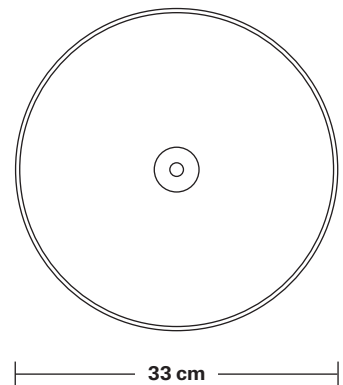

Brooklyn Dome Flush Mount - 13 Inch

Product Code: BR-DFM13

H: 37 cm x W: 33 cm x D: 33 cm

SPECIFICATIONS

We meet all UK and EU lighting and safety regulations.

Our products are hand finished to ensure an authentic vintage look and therefore they may vary slightly from those shown in the images.

Bulb required: Standard screw (E27) fitting, max 40W.

Shade weight: 1.1kg | **Holder weight:** 0.5 kg

Maximum weight: 1.6kg

INFORMATION

Finishes: Brass, Pewter, Copper, Copper & Pewter, Brass & Pewter.

Ready to be installed, installation required.

Wall mount screws not included.

Holders available: Brass, Pewter and Copper.

DIMENSIONS

Shade Diameter: 33 cm / 13"

Shade Height (no holder): 21 cm / 8.3"

Holder Diameter: 6 cm / 2.5"

Holder Height: 18 cm / 7.1"