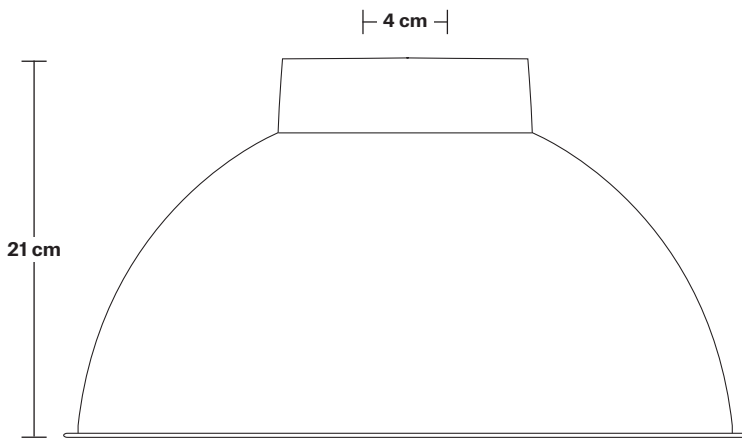

Ceiling Rose Diameter: 12 cm / 4.7"

Ceiling Rose Depth: 2 cm / 0.8"

Dome - 13 Inch - Shade Only

Product Code: D13-SO

H: 21 cm x W: 33 cm x D: 33 cm

SPECIFICATIONS

We meet all UK and EU lighting and safety regulations.

Holders available: Brass, Pewter and Copper.

DIMENSIONS

Shade Diameter: 33 cm / 13"

Shade Height (no holder): 21 cm / 8.3"

Holder Diameter: 6 cm / 2.5"

Holder Height: 18 cm / 7.1"

Ceiling Rose Diameter: 12 cm / 4.9"

Ceiling Rose Height: 2 cm / 0.8"

Brooklyn Flush Mount Holder

Product Code: BR-FM

H: 17.5 cm x W: 12 cm x D: 12 cm

SPECIFICATIONS

We meet all UK and EU lighting and safety regulations.

Our products are hand finished to ensure an authentic vintage look and therefore they may vary slightly from those shown in the images.

DIMENSIONS

Holder Diameter: 12 cm / 4.7"

Holder Height: 17.5 cm / 6.9"

Ceiling Rose Diameter: 12 cm / 4.7"

Ceiling Rose Depth: 2 cm / 0.8"

Dome - 13 Inch - Shade Only

Product Code: D13-SO

H: 21 cm x W: 33 cm x D: 33 cm