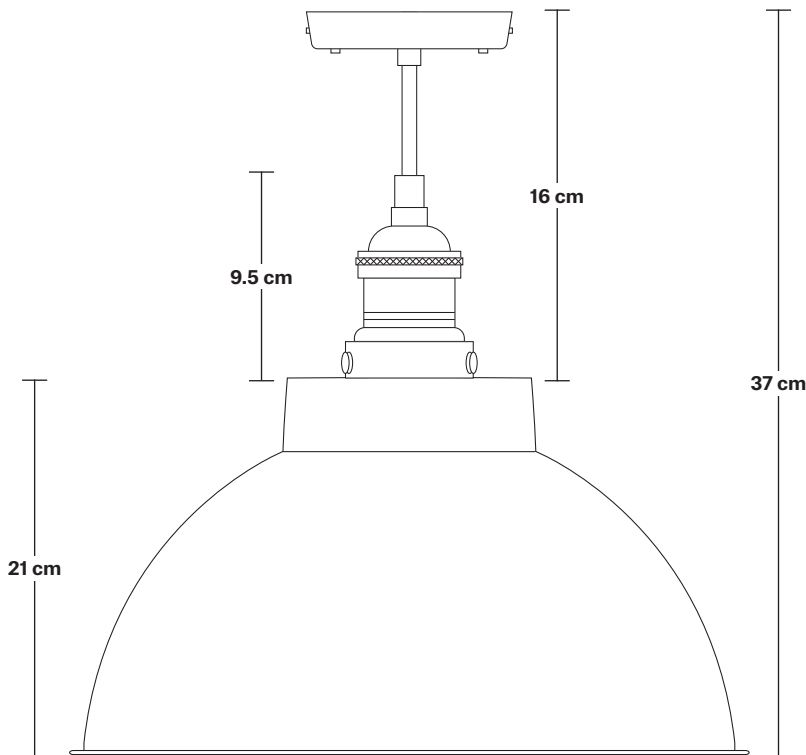

Brooklyn Dome Flush Mount - 13 Inch

Product Code: BR-DFM13

H: 37 cm x W: 33 cm x D: 33 cm

SPECIFICATIONS

We meet all UK and EU lighting and safety regulations.

Our products are hand finished to ensure an authentic vintage look and therefore they may vary slightly from those shown in the images.

Bulb required: Standard screw (E27) fitting, max 40W.

Shade weight: 1.1kg | **Holder weight:** 0.5 kg

Maximum weight: 1.6kg

INFORMATION

Finishes: Brass, Pewter, Copper, Copper & Pewter, Brass & Pewter.

Ready to be installed, installation required.

Wall mount screws not included.

Holders available: Brass, Pewter and Copper.

DIMENSIONS

Shade Diameter: 33 cm / 13"

Shade Height (no holder): 21 cm / 8.3"

Holder Diameter: 6 cm / 2.5"

Holder Height: 18 cm / 7.1"

Ceiling Rose Diameter: 12 cm / 4.9"

Ceiling Rose Height: 2 cm / 0.8"

Brooklyn Flush Mount Holder

Product Code: BR-FM

H: 17.5 cm x W: 12 cm x D: 12 cm

SPECIFICATIONS

We meet all UK and EU lighting and safety regulations.