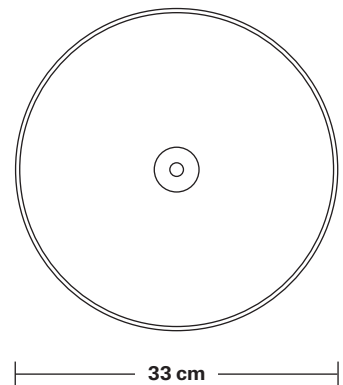

Holders available: Brass, Pewter and Copper.

DIMENSIONS

Shade Diameter: 33 cm / 13"

Shade Height (no holder): 21 cm / 8.3"

Holder Diameter: 6 cm / 2.5"

Holder Height: 18 cm / 7.1"

Ceiling Rose Diameter: 12 cm / 4.9"

Ceiling Rose Height: 2 cm / 0.8"

INDUSTVILLE

Brooklyn Flush Mount Holder

Product Code: BR-FM

H: 17.5 cm x W: 12 cm x D: 12 cm

SPECIFICATIONS

We meet all UK and EU lighting and safety regulations.

Our products are hand finished to ensure an authentic vintage look and therefore they may vary slightly from those shown in the images.

DIMENSIONS

Holder Diameter: 12 cm / 4.7"

Holder Height: 17.5 cm / 6.9"

Ceiling Rose Diameter: 12 cm / 4.7"

Ceiling Rose Depth: 2 cm / 0.8"

INDUSTVILLE

Dome - 13 Inch - Shade Only

Product Code: D13-SO

H: 21 cm x W: 33 cm x D: 33 cm

SPECIFICATIONS

We meet all UK and EU lighting and safety regulations.

Our products are hand finished to ensure an authentic vintage look and therefore they may vary slightly from those shown in the images.