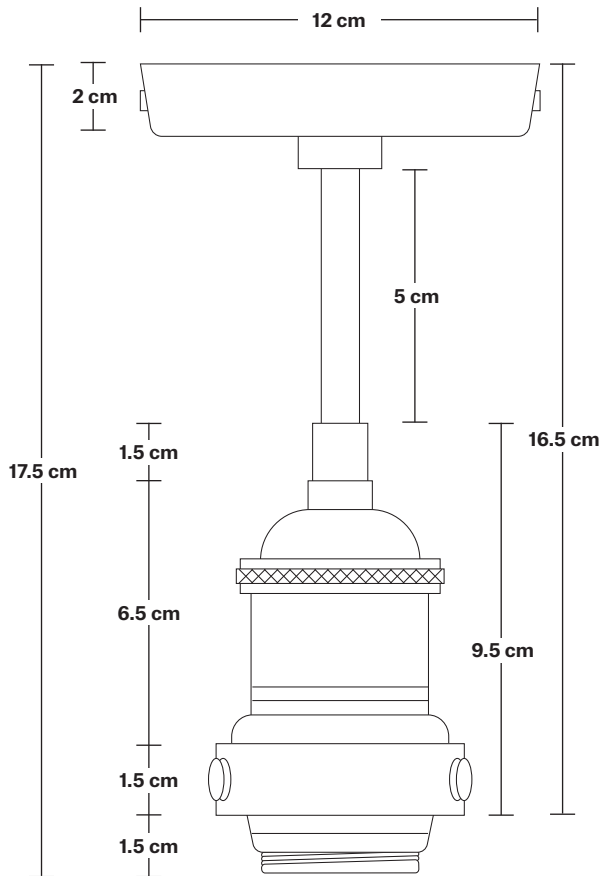

Bulb required: Standard screw (E27) fitting, max 40W.

Shade weight: 1.1kg | **Holder weight:** 0.5 kg

Maximum weight: 1.6kg

INFORMATION

Finishes: Brass, Pewter, Copper, Copper & Pewter, Brass & Pewter.

Ready to be installed, installation required.

Wall mount screws not included.

Holders available: Brass, Pewter and Copper.

DIMENSIONS

Shade Diameter: 33 cm / 13"

Shade Height (no holder): 21 cm / 8.3"

Holder Diameter: 6 cm / 2.5"

Holder Height: 18 cm / 7.1"

Ceiling Rose Diameter: 12 cm / 4.9"

Ceiling Rose Height: 2 cm / 0.8"

Brooklyn Flush Mount Holder

Product Code: BR-FM

H: 17.5 cm x W: 12 cm x D: 12 cm

SPECIFICATIONS

We meet all UK and EU lighting and safety regulations.

INFORMATION

Finishes: Brass, Pewter and Copper.

Ready to be installed, installation required.

Wall mount screws not included.

Ceiling rose: Pewter.

DIMENSIONS

Holder Diameter: 12 cm / 4.7"

Holder Height: 17.5 cm / 6.9"