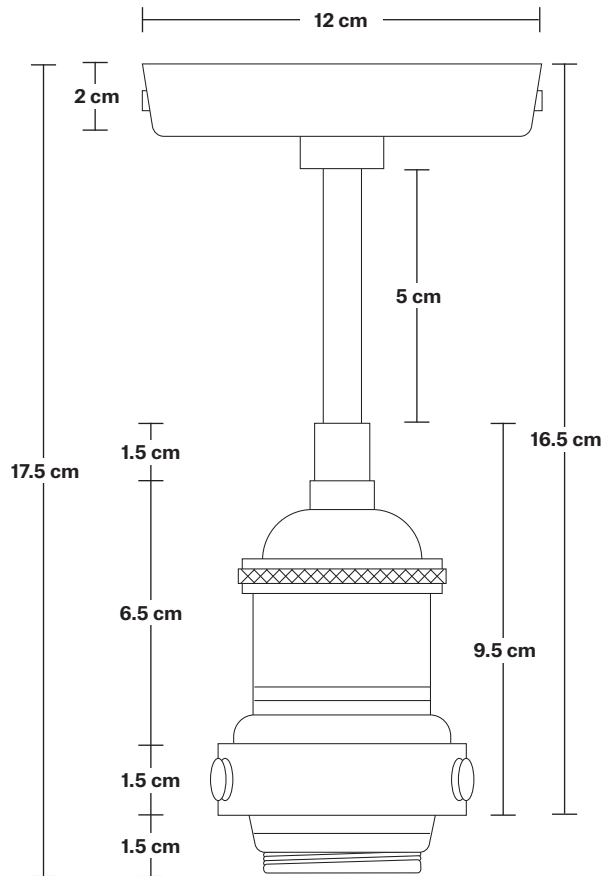

Wall mount screws not included.

DIMENSIONS

Shade Diameter: 33 cm / 13"

Shade Height (no holder): 21 cm / 8.3"

Dome - 13 Inch - Light Pewter

Shade Only

Dome - 13 Inch - Light Pewter - Shade Only	D13-LP-SO
--	------------------

Holders available: Brass, Pewter and Copper.

DIMENSIONS

Shade Diameter: 33 cm / 13"

Shade Height (no holder): 21 cm / 8.3"

Holder Diameter: 6 cm / 2.5"

Holder Height: 18 cm / 7.1"

Ceiling Rose Diameter: 12 cm / 4.9"

Ceiling Rose Height: 2 cm / 0.8"

INDUSTVILLE

Brooklyn Flush Mount Holder

Product Code: BR-FM

H: 17.5 cm x W: 12 cm x D: 12 cm

SPECIFICATIONS

We meet all UK and EU lighting and safety regulations.

Our products are hand finished to ensure an authentic vintage look and therefore they may vary slightly from those shown in the images.

DIMENSIONS

Holder Diameter: 12 cm / 4.7"

Holder Height: 17.5 cm / 6.9"

Ceiling Rose Diameter: 12 cm / 4.7"

Ceiling Rose Depth: 2 cm / 0.8"

INDUSTVILLE

Dome - 13 Inch - Shade Only

Product Code: D13-SO