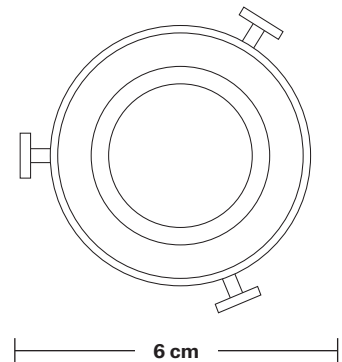

Holders available: Brass, Pewter and Copper.

DIMENSIONS

Shade Diameter: 33 cm / 13"

Shade Height (no holder): 21 cm / 8.3"

Holder Diameter: 6 cm / 2.5"

Holder Height: 18 cm / 7.1"

Ceiling Rose Diameter: 12 cm / 4.9"

Ceiling Rose Height: 2 cm / 0.8"

Brooklyn Flush Mount Holder

Product Code: BR-FM

H: 17.5 cm x W: 12 cm x D: 12 cm

SPECIFICATIONS

We meet all UK and EU lighting and safety regulations.

Our products are hand finished to ensure an authentic vintage look and therefore they may vary slightly from those shown in the images.

Ceiling Rose Height: 2 cm / 0.8"

INDUSTVILLE

Brooklyn Flush Mount Holder

Product Code: BR-FM

H: 17.5 cm x W: 12 cm x D: 12 cm

SPECIFICATIONS

We meet all UK and EU lighting and safety regulations.

Our products are hand finished to ensure an authentic vintage look and therefore they may vary slightly from those shown in the images.