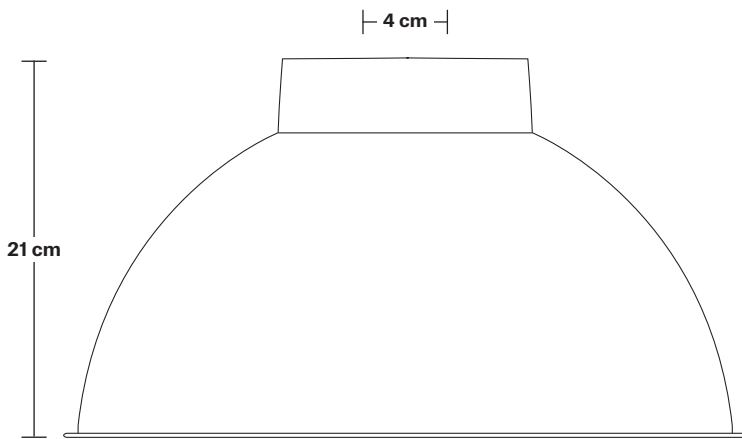

Holders available: Brass, Pewter and Copper.

DIMENSIONS

Shade Diameter: 33 cm / 13"

Shade Height (no holder): 21 cm / 8.3"

Holder Diameter: 6 cm / 2.5"

Holder Height: 18 cm / 7.1"

Ceiling Rose Diameter: 12 cm / 4.9"

Ceiling Rose Height: 2 cm / 0.8"

INDUSTVILLE

Brooklyn Flush Mount Holder

Product Code: BR-FM

H: 17.5 cm x W: 12 cm x D: 12 cm

SPECIFICATIONS

We meet all UK and EU lighting and safety regulations.

Our products are hand finished to ensure an authentic vintage look and therefore they may vary slightly from those shown in the images.

DIMENSIONS

Holder Diameter: 12 cm / 4.7"

Holder Height: 17.5 cm / 6.9"

Ceiling Rose Diameter: 12 cm / 4.7"

Ceiling Rose Depth: 2 cm / 0.8"

INDUSTVILLE

Dome - 13 Inch - Shade Only

Product Code: D13-SO

H: 21 cm x W: 33 cm x D: 33 cm

SPECIFICATIONS

We meet all UK and EU lighting and safety regulations.

Our products are hand finished to ensure an authentic vintage look and therefore they may vary slightly from those shown in the images.