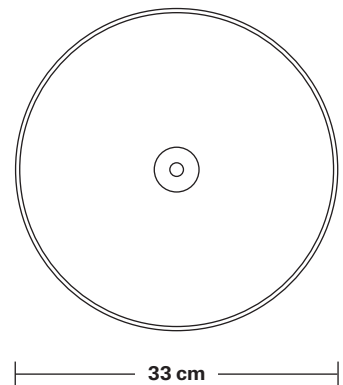

Wall mount screws not included.

Holders available: Brass, Pewter and Copper.

DIMENSIONS

Shade Diameter: 33 cm / 13"

Shade Height (no holder): 21 cm / 8.3"

Holder Diameter: 6 cm / 2.5"

Holder Height: 18 cm / 7.1"

Ceiling Rose Diameter: 12 cm / 4.9"

Ceiling Rose Height: 2 cm / 0.8"

Brooklyn Flush Mount Holder

Product Code: BR-FM

H: 17.5 cm x W: 12 cm x D: 12 cm

SPECIFICATIONS

We meet all UK and EU lighting and safety regulations.

INFORMATION

Finishes: Brass, Pewter and Copper.

Ready to be installed, installation required.

Wall mount screws not included.

Ceiling rose: Pewter.

DIMENSIONS

Holder Diameter: 12 cm / 4.7"

Holder Height: 17.5 cm / 6.9"

Ceiling Rose Diameter: 12 cm / 4.7"

Ceiling Rose Depth: 2 cm / 0.8"

Dome - 13 Inch - Shade Only

Product Code: D13-SO

H: 21 cm x W: 33 cm x D: 33 cm

SPECIFICATIONS

We meet all UK and EU lighting and safety regulations.