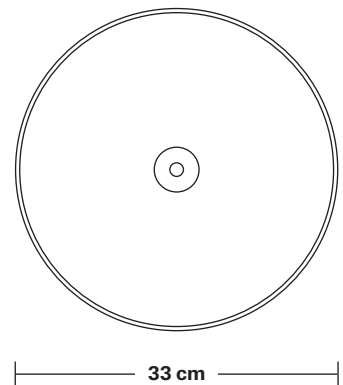

Brooklyn Dome Flush Mount - 13 Inch - Pewter & Copper - Copper Holder	BR-DFM13-CP-CH
---	-----------------------

Sleek Dome Pendant - 13 Inch - Pewter & Copper

Sleek Dome Pendant - 13 Inch - Pewter & Copper - Pewter Holder	SL-DP13-CP-PH
--	----------------------

Sleek Dome Pendant - 13 Inch - Pewter & Copper - Copper Holder	SL-DP13-CP-CH
--	----------------------

Brooklyn Dome Flush Mount - 13 Inch

Product Code: BR-DFM13

H: 37 cm x W: 33 cm x D: 33 cm

SPECIFICATIONS