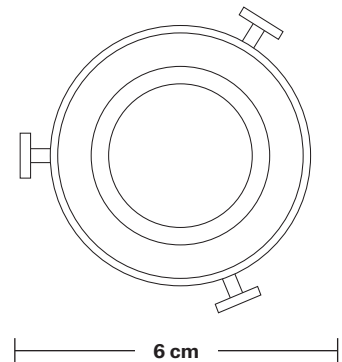

Sleek Dome Pendant - 13 Inch - Pewter & Copper - Copper Holder	SL-DP13-CP-CH
--	----------------------

Brooklyn Dome Flush Mount - 13 Inch

Product Code: BR-DFM13

H: 37 cm x W: 33 cm x D: 33 cm

SPECIFICATIONS

Holders available: Brass, Pewter and Copper.

DIMENSIONS

Shade Diameter: 33 cm / 13"

Shade Height (no holder): 21 cm / 8.3"

Holder Diameter: 6 cm / 2.5"

Holder Height: 18 cm / 7.1"

Ceiling Rose Diameter: 12 cm / 4.9"

Ceiling Rose Height: 2 cm / 0.8"

Brooklyn Flush Mount Holder

Product Code: BR-FM

H: 17.5 cm x W: 12 cm x D: 12 cm

SPECIFICATIONS

We meet all UK and EU lighting and safety regulations.

Our products are hand finished to ensure an authentic vintage look and therefore they may vary slightly from those shown in the images.

DIMENSIONS

Holder Diameter: 12 cm / 4.7"

Holder Height: 17.5 cm / 6.9"

Ceiling Rose Diameter: 12 cm / 4.7"

Ceiling Rose Depth: 2 cm / 0.8"

Dome - 13 Inch - Shade Only

Product Code: D13-SO

H: 21 cm x W: 33 cm x D: 33 cm