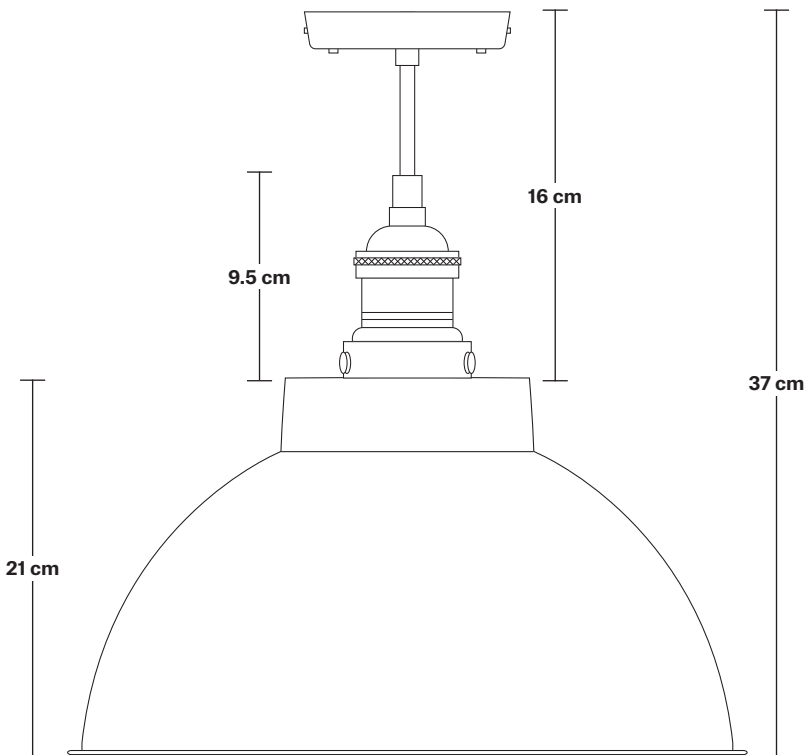

Wall mount screws not included.

Holders available: Brass, Pewter and Copper.

DIMENSIONS

Shade Diameter: 33 cm / 13"

Shade Height (no holder): 21 cm / 8.3"

Holder Diameter: 6 cm / 2.5"

Holder Height: 18 cm / 7.1"

Ceiling Rose Diameter: 12 cm / 4.7"

Ceiling Rose Depth: 2 cm / 0.8"

Dome - 13 Inch - Shade Only

Product Code: D13-SO

H: 21 cm x W: 33 cm x D: 33 cm

SPECIFICATIONS

We meet all UK and EU lighting and safety regulations.

Sleek Dome Pendant - 13 Inch - Pewter & Copper - Copper Holder	SL-DP13-CP-CH
--	----------------------

Brooklyn Dome Flush Mount - 13 Inch

Product Code: BR-DFM13

H: 37 cm x W: 33 cm x D: 33 cm

SPECIFICATIONS

Holders available: Brass, Pewter and Copper.

DIMENSIONS

Shade Diameter: 33 cm / 13"

Shade Height (no holder): 21 cm / 8.3"

Holder Diameter: 6 cm / 2.5"

Holder Height: 18 cm / 7.1"

Ceiling Rose Diameter: 12 cm / 4.9"