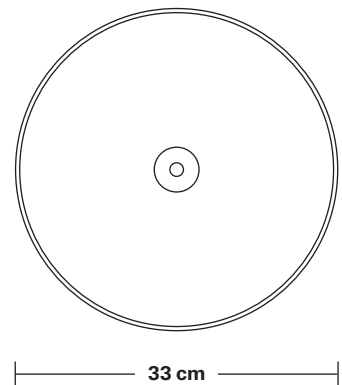

Wall mount screws not included.

DIMENSIONS

Shade Diameter: 33 cm / 13"

Shade Height (no holder): 21 cm / 8.3"

Dome - 13 Inch - Pewter & Brass

Shade Only

Dome - 13 Inch - Pewter & Brass - Shade Only	D13-BP-SO
--	------------------

Brooklyn Dome Flush Mount - 13 Inch - Pewter & Brass - Pewter Holder	BR-DFM13-BP-PH
--	-----------------------

Sleek Dome Pendant - 13 Inch - Pewter & Brass

Sleek Dome Pendant - 13 Inch - Pewter & Brass - Brass Holder	BR-DFM13-BP-BH
--	-----------------------

Sleek Dome Pendant - 13 Inch - Pewter & Brass - Pewter Holder	BR-DFM13-BP-PH
---	-----------------------

Brooklyn Dome Flush Mount - 13 Inch

Product Code: BR-DFM13

H: 37 cm x W: 33 cm x D: 33 cm

SPECIFICATIONS