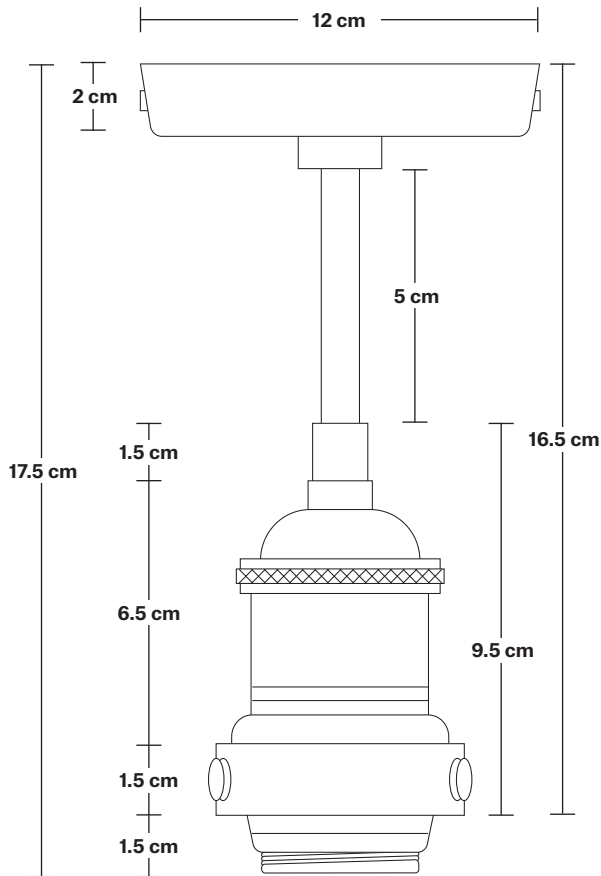

Wall mount screws not included.

Holders available: Brass, Pewter and Copper.

DIMENSIONS

Shade Diameter: 33 cm / 13"

Shade Height (no holder): 21 cm / 8.3"

Holder Diameter: 6 cm / 2.5"

Holder Height: 18 cm / 7.1"

Holders available: Brass, Pewter and Copper.

DIMENSIONS

Shade Diameter: 33 cm / 13"

Shade Height (no holder): 21 cm / 8.3"

Holder Diameter: 6 cm / 2.5"

Holder Height: 18 cm / 7.1"

Ceiling Rose Diameter: 12 cm / 4.9"

Ceiling Rose Height: 2 cm / 0.8"

Brooklyn Flush Mount Holder

Product Code: BR-FM

H: 17.5 cm x W: 12 cm x D: 12 cm

SPECIFICATIONS

We meet all UK and EU lighting and safety regulations.

Our products are hand finished to ensure an authentic vintage look and therefore they may vary slightly from those shown in the images.

DIMENSIONS

Holder Diameter: 12 cm / 4.7"

Holder Height: 17.5 cm / 6.9"

Ceiling Rose Diameter: 12 cm / 4.7"

Ceiling Rose Depth: 2 cm / 0.8"

Dome - 13 Inch - Shade Only

Product Code: D13-SO

H: 21 cm x W: 33 cm x D: 33 cm