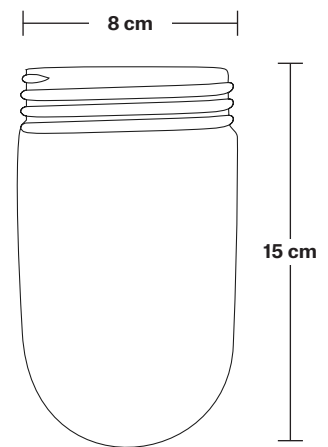

Brooklyn Outdoor & Bathroom Dome Flush Mount - 13 Inch

Product Code: BR-IP65-DFM13

H: 37 cm x W: 33 cm x D: 33 cm

SPECIFICATIONS

We meet all UK and EU lighting and safety regulations.

Our products are hand finished to ensure an authentic vintage look and therefore they may vary slightly from those shown in the images.

Wall mount screws not included.

Holders available: Brass, Pewter, Copper.

Ceiling rose: Pewter.

IP rating: IP65 with glass

DIMENSIONS

Shade Diameter: 33 cm / 13"

Shade Height (no holder): 21 cm / 8.3"

Holder Diameter: 6 cm / 2.5"

Holder Height: 17 cm / 6.6"

Ceiling Rose Diameter: 13.5 cm / 5.3"

Ceiling Rose Height: 3 cm / 1.2"

INDUSTVILLE

Brooklyn Outdoor & Bathroom Flush Mount Holder

Product Code: BR-IP65-FMH

H: 17 cm x W: 13.5 cm x D: 13.5 cm

Ceiling rose: Pewter.

IP rating: IP65 with glass

DIMENSIONS

Holder Diameter: 6 cm / 2.5"

Holder Height: 17 cm / 6.6"

Ceiling Rose Diameter: 13.5 cm / 5.3"

Ceiling Rose Height: 3 cm / 1.2"

Brooklyn Outdoor & Bathroom Flush Mount Holder - Globe Glass