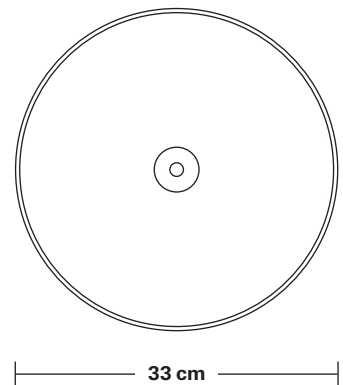

Ceiling rose: Pewter.

IP rating: IP65 with glass

DIMENSIONS

Holder Diameter: 6 cm / 2.5"

Holder Height: 17 cm / 6.6"

Ceiling Rose Diameter: 13.5 cm / 5.3"

Ceiling Rose Height: 3 cm / 1.2"

Brooklyn Outdoor & Bathroom Flush Mount Holder - Globe Glass

Ceiling rose: Pewter.

IP rating: IP65 with glass.

DIMENSIONS

Holder Diameter: 6 cm / 2.5"

Holder Height: 17 cm / 6.6"

Ceiling Rose Diameter: 13.5 cm / 5.3"

Ceiling Rose Height: 3 cm / 1.2"

Dome - 13 Inch - Shade Only

Product Code: D13-SO

H: 21 cm x W: 33 cm x D: 33 cm

SPECIFICATIONS

We meet all UK and EU lighting and safety regulations.

Our products are hand finished to ensure an authentic vintage look and therefore they may vary slightly from those shown in the images.

Shade weight: 1.1kg

INFORMATION

Finishes: Brass, Pewter, Light Pewter, Copper, Copper & Pewter, Brass & Pewter.

DIMENSIONS

Shade Diameter: 33 cm / 13"

Shade Height (no holder): 21 cm / 8.3"

Brooklyn Outdoor & Bathroom Dome Flush Mount - 13 Inch - Pewter & Copper