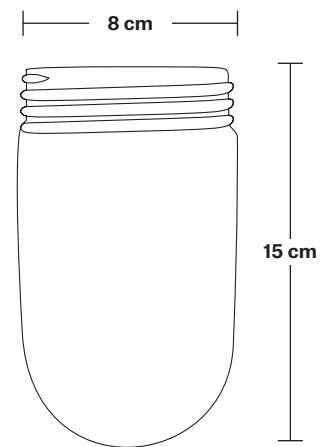

Shade weight: 1.1kg

INFORMATION

Finishes: Brass, Pewter, Light Pewter, Copper, Copper & Pewter, Brass & Pewter.

DIMENSIONS

Shade Diameter: 33 cm / 13"

Shade Height (no holder): 21 cm / 8.3"

Brooklyn Outdoor & Bathroom Dome Flush Mount - 13 Inch - Pewter & Copper

Wall mount screws not included.

Holders available: Brass, Pewter, Copper.

Ceiling rose: Pewter.

IP rating: IP65 with glass

DIMENSIONS

Shade Diameter: 33 cm / 13"

Shade Height (no holder): 21 cm / 8.3"

Holder Diameter: 6 cm / 2.5"

Holder Height: 17 cm / 6.6"

Ceiling Rose Diameter: 13.5 cm / 5.3"

Ceiling Rose Height: 3 cm / 1.2"

INDUSTVILLE

Brooklyn Outdoor & Bathroom Flush Mount Holder

Product Code: BR-IP65-FMH

H: 17 cm x W: 13.5 cm x D: 13.5 cm

Ceiling rose: Pewter.

IP rating: IP65 with glass

DIMENSIONS

Holder Diameter: 6 cm / 2.5"

Holder Height: 17 cm / 6.6"

Ceiling Rose Diameter: 13.5 cm / 5.3"

Ceiling Rose Height: 3 cm / 1.2"

Brooklyn Outdoor & Bathroom Flush Mount Holder - Globe Glass