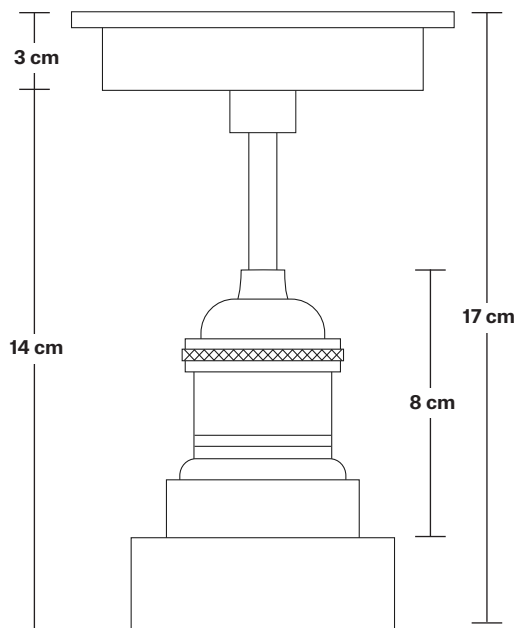

Wall mount screws not included.

Holders available: Brass, Pewter, Copper.

Ceiling rose: Pewter.

IP rating: IP65 with glass

DIMENSIONS

Shade Diameter: 33 cm / 13"

Shade Height (no holder): 21 cm / 8.3"

Holder Diameter: 6 cm / 2.5"

Holder Height: 17 cm / 6.6"

Ceiling Rose Diameter: 13.5 cm / 5.3"

Ceiling Rose Height: 3 cm / 1.2"

INDUSTVILLE

Brooklyn Outdoor & Bathroom Flush Mount Holder

Product Code: BR-IP65-FMH

H: 17 cm x W: 13.5 cm x D: 13.5 cm

Ceiling rose: Pewter.

IP rating: IP65 with glass

DIMENSIONS

Holder Diameter: 6 cm / 2.5"

Holder Height: 17 cm / 6.6"

Ceiling Rose Diameter: 13.5 cm / 5.3"

Ceiling Rose Height: 3 cm / 1.2"

Brooklyn Outdoor & Bathroom Flush Mount Holder - Globe Glass

Product Code: BR-IP65-FMH-GLG

H: 17 cm x W: 13.5 cm x D: 13.5 cm

SPECIFICATIONS

We meet all UK and EU lighting and safety regulations.

Our products are hand finished to ensure an authentic vintage look and therefore they may vary slightly from those shown in the images.