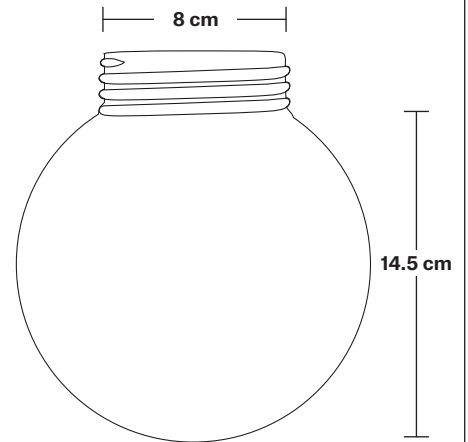

Brooklyn Outdoor & Bathroom Flush Mount Holder - Globe Glass

Product Code: BR-IP65-FMH-GLG

H: 17 cm x W: 13.5 cm x D: 13.5 cm

SPECIFICATIONS

We meet all UK and EU lighting and safety regulations.

Our products are hand finished to ensure an authentic vintage look and therefore they may vary slightly from those shown in the images.

Bulb required: Standard screw (E27) fitting, max 40W.

Holder weight: 0.87 kg | **Glass weight:** 0.3 kg

INFORMATION

Finishes: Brass, Pewter, Copper.

Ready to be installed, installation required.

Wall mount screws not included.

Ceiling rose: Pewter.

IP rating: IP65 with glass.

DIMENSIONS

Holder Diameter: 6 cm / 2.5"

Holder Height: 17 cm / 6.6"

Ceiling Rose Diameter: 13.5 cm / 5.3"

Ceiling Rose Height: 3 cm / 1.2"