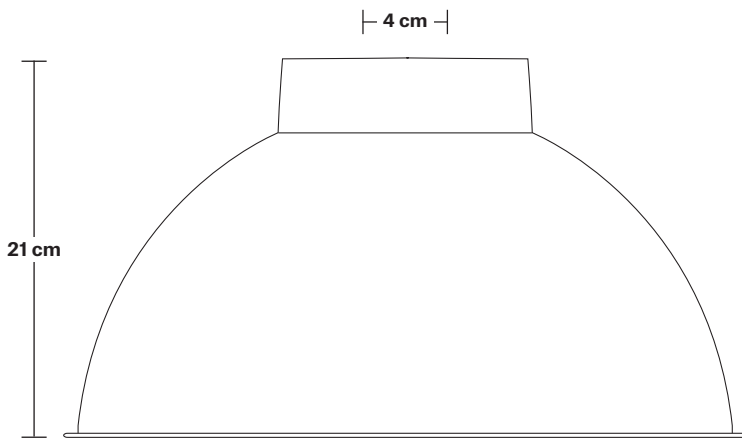

Shade weight: 1.1kg

INFORMATION

Finishes: Brass, Pewter, Light Pewter, Copper, Copper & Pewter, Brass & Pewter.

DIMENSIONS

Shade Diameter: 33 cm / 13"

Shade Height (no holder): 21 cm / 8.3"

Brooklyn Outdoor & Bathroom Dome Flush Mount - 13 Inch - Brass

Ceiling rose: Pewter.

IP rating: IP65 with glass

DIMENSIONS

Holder Diameter: 6 cm / 2.5"

Holder Height: 17 cm / 6.6"

Ceiling Rose Diameter: 13.5 cm / 5.3"

Ceiling Rose Height: 3 cm / 1.2"

Brooklyn Outdoor & Bathroom Flush Mount Holder - Globe Glass

Ceiling rose: Pewter.

IP rating: IP65 with glass.

DIMENSIONS

Holder Diameter: 6 cm / 2.5"

Holder Height: 17 cm / 6.6"

Ceiling Rose Diameter: 13.5 cm / 5.3"

Ceiling Rose Height: 3 cm / 1.2"

Dome - 13 Inch - Shade Only

Product Code: D13-SO

H: 21 cm x W: 33 cm x D: 33 cm

SPECIFICATIONS

We meet all UK and EU lighting and safety regulations.

Our products are hand finished to ensure an authentic vintage look and therefore they may vary slightly from those shown in the images.