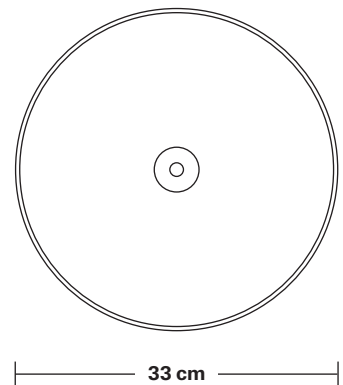

Product Code: BR-IP65-FMH-GLG

H: 17 cm x W: 13.5 cm x D: 13.5 cm

SPECIFICATIONS

We meet all UK and EU lighting and safety regulations.

Our products are hand finished to ensure an authentic vintage look and therefore they may vary slightly from those shown in the images.

Ceiling rose: Pewter.

IP rating: IP65 with glass.

DIMENSIONS

Holder Diameter: 6 cm / 2.5"

Holder Height: 17 cm / 6.6"

Ceiling Rose Diameter: 13.5 cm / 5.3"

Ceiling Rose Height: 3 cm / 1.2"

Dome - 13 Inch - Shade Only

Product Code: D13-SO

H: 21 cm x W: 33 cm x D: 33 cm

SPECIFICATIONS

We meet all UK and EU lighting and safety regulations.

Our products are hand finished to ensure an authentic vintage look and therefore they may vary slightly from those shown in the images.

Shade weight: 1.1kg

INFORMATION

Finishes: Brass, Pewter, Light Pewter, Copper, Copper & Pewter, Brass & Pewter.

DIMENSIONS

Shade Diameter: 33 cm / 13"

Shade Height (no holder): 21 cm / 8.3"

Brooklyn Outdoor & Bathroom Dome Flush Mount - 13 Inch - Brass