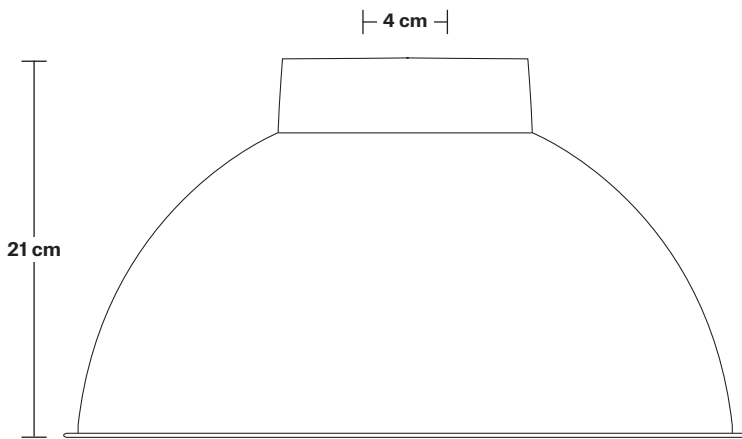

Product Code: BR-IP65-FMH-GLG

H: 17 cm x W: 13.5 cm x D: 13.5 cm

SPECIFICATIONS

We meet all UK and EU lighting and safety regulations.

Our products are hand finished to ensure an authentic vintage look and therefore they may vary slightly from those shown in the images.

Ceiling rose: Pewter.

IP rating: IP65 with glass.

DIMENSIONS

Holder Diameter: 6 cm / 2.5"

Holder Height: 17 cm / 6.6"

Ceiling Rose Diameter: 13.5 cm / 5.3"

Ceiling Rose Height: 3 cm / 1.2"

Dome - 13 Inch - Shade Only

Product Code: D13-SO

H: 21 cm x W: 33 cm x D: 33 cm

SPECIFICATIONS

We meet all UK and EU lighting and safety regulations.

Our products are hand finished to ensure an authentic vintage look and therefore they may vary slightly from those shown in the images.

Shade weight: 1.1kg

INFORMATION

Finishes: Brass, Pewter, Light Pewter, Copper, Copper & Pewter, Brass & Pewter.

DIMENSIONS

Shade Diameter: 33 cm / 13"

Shade Height (no holder): 21 cm / 8.3"

Brooklyn Outdoor & Bathroom Dome Flush Mount - 13 Inch - Brass