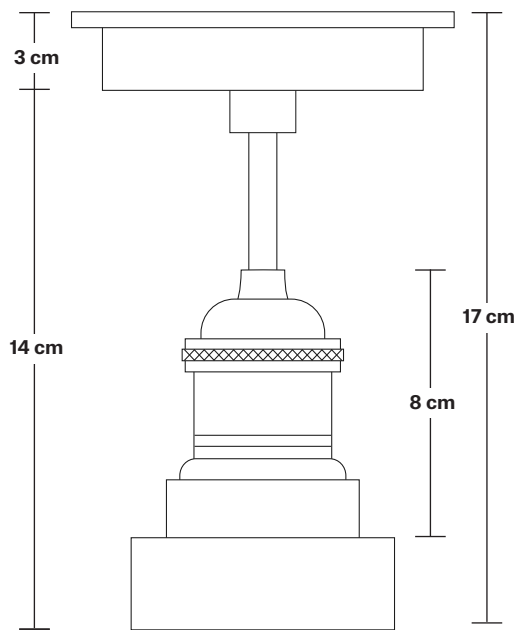

Shade weight: 1.1kg

INFORMATION

Finishes: Brass, Pewter, Light Pewter, Copper, Copper & Pewter, Brass & Pewter.

DIMENSIONS

Shade Diameter: 33 cm / 13"

Shade Height (no holder): 21 cm / 8.3"

Brooklyn Outdoor & Bathroom Dome Flush Mount - 13 Inch - Brass

Wall mount screws not included.

Holders available: Brass, Pewter, Copper.

Ceiling rose: Pewter.

IP rating: IP65 with glass

DIMENSIONS

Shade Diameter: 33 cm / 13"

Shade Height (no holder): 21 cm / 8.3"

Holder Diameter: 6 cm / 2.5"

Holder Height: 17 cm / 6.6"

Ceiling Rose Diameter: 13.5 cm / 5.3"

Ceiling Rose Height: 3 cm / 1.2"

INDUSTVILLE

Brooklyn Outdoor & Bathroom Flush Mount Holder

Product Code: BR-IP65-FMH

H: 17 cm x W: 13.5 cm x D: 13.5 cm

Ceiling rose: Pewter.

IP rating: IP65 with glass

DIMENSIONS

Holder Diameter: 6 cm / 2.5"

Holder Height: 17 cm / 6.6"

Ceiling Rose Diameter: 13.5 cm / 5.3"

Ceiling Rose Height: 3 cm / 1.2"

Brooklyn Outdoor & Bathroom Flush Mount Holder - Globe Glass