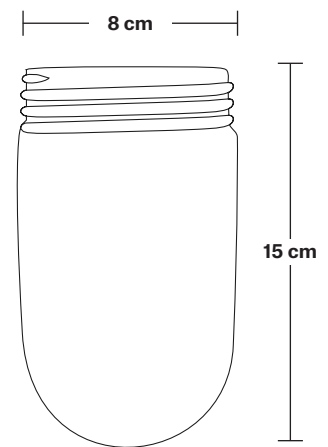

Shade weight: 1.1kg

INFORMATION

Finishes: Brass, Pewter, Light Pewter, Copper, Copper & Pewter, Brass & Pewter.

DIMENSIONS

Shade Diameter: 33 cm / 13"

Shade Height (no holder): 21 cm / 8.3"

Brooklyn Outdoor & Bathroom Dome Flush Mount - 13 Inch - Brass

Wall mount screws not included.

Holders available: Brass, Pewter, Copper.

Ceiling rose: Pewter.

IP rating: IP65 with glass

DIMENSIONS

Shade Diameter: 33 cm / 13"

Shade Height (no holder): 21 cm / 8.3"

Holder Diameter: 6 cm / 2.5"

Holder Height: 17 cm / 6.6"

Ceiling Rose Diameter: 13.5 cm / 5.3"

Ceiling Rose Height: 3 cm / 1.2"

INDUSTVILLE

Brooklyn Outdoor & Bathroom Flush Mount Holder

Product Code: BR-IP65-FMH

H: 17 cm x W: 13.5 cm x D: 13.5 cm

Ceiling rose: Pewter.

IP rating: IP65 with glass

DIMENSIONS

Holder Diameter: 6 cm / 2.5"

Holder Height: 17 cm / 6.6"

Ceiling Rose Diameter: 13.5 cm / 5.3"

Ceiling Rose Height: 3 cm / 1.2"

Brooklyn Outdoor & Bathroom Flush Mount Holder - Globe Glass