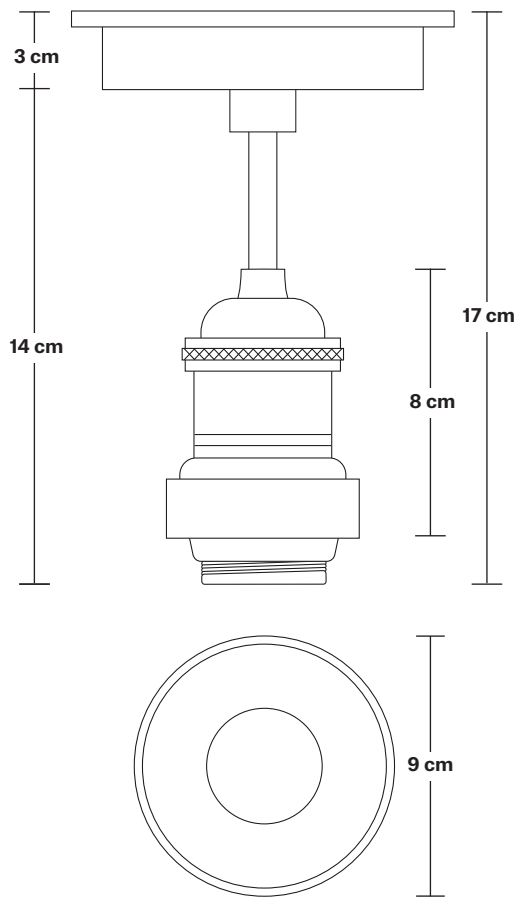

Wall mount screws not included.

Holders available: Brass, Pewter, Copper.

Ceiling rose: Pewter.

IP rating: IP65 with glass

DIMENSIONS

Shade Diameter: 33 cm / 13"

Shade Height (no holder): 21 cm / 8.3"

Holder Diameter: 6 cm / 2.5"

Ceiling rose: Pewter.

IP rating: IP65 with glass

DIMENSIONS

Holder Diameter: 6 cm / 2.5"

Holder Height: 17 cm / 6.6"

Ceiling Rose Diameter: 13.5 cm / 5.3"

Ceiling Rose Height: 3 cm / 1.2"

Brooklyn Outdoor & Bathroom Flush Mount Holder - Globe Glass

Product Code: BR-IP65-FMH-GLG

H: 17 cm x W: 13.5 cm x D: 13.5 cm

SPECIFICATIONS

We meet all UK and EU lighting and safety regulations.

Our products are hand finished to ensure an authentic vintage look and therefore they may vary slightly from those shown in the images.

Ceiling rose: Pewter.

IP rating: IP65 with glass.

DIMENSIONS

Holder Diameter: 6 cm / 2.5"

Holder Height: 17 cm / 6.6"

Ceiling Rose Diameter: 13.5 cm / 5.3"

Ceiling Rose Height: 3 cm / 1.2"

Dome - 13 Inch - Shade Only