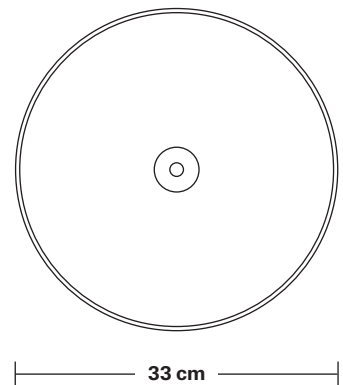

Ceiling rose: Pewter.

IP rating: IP65 with glass

DIMENSIONS

Holder Diameter: 6 cm / 2.5"

Holder Height: 17 cm / 6.6"

Ceiling Rose Diameter: 13.5 cm / 5.3"

Ceiling Rose Height: 3 cm / 1.2"

Brooklyn Outdoor & Bathroom Flush Mount Holder - Globe Glass

Ceiling rose: Pewter.

IP rating: IP65 with glass.

DIMENSIONS

Holder Diameter: 6 cm / 2.5"

Holder Height: 17 cm / 6.6"

Ceiling Rose Diameter: 13.5 cm / 5.3"

Ceiling Rose Height: 3 cm / 1.2"

Dome - 13 Inch - Shade Only

Product Code: D13-SO

H: 21 cm x W: 33 cm x D: 33 cm

SPECIFICATIONS

We meet all UK and EU lighting and safety regulations.

Our products are hand finished to ensure an authentic vintage look and therefore they may vary slightly from those shown in the images.

Shade weight: 1.1kg

INFORMATION

Finishes: Brass, Pewter, Light Pewter, Copper, Copper & Pewter, Brass & Pewter.

DIMENSIONS

Shade Diameter: 33 cm / 13"

Shade Height (no holder): 21 cm / 8.3"

Brooklyn Outdoor & Bathroom Dome Flush Mount - 13 Inch - Pewter & Brass