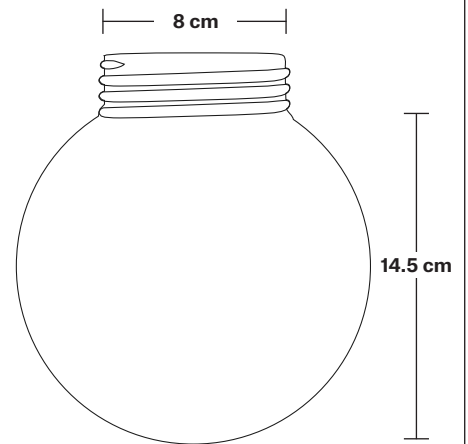

Wall mount screws not included.

Holders available: Brass, Pewter, Copper.

Ceiling rose: Pewter.

IP rating: IP65 with glass

DIMENSIONS

Shade Diameter: 33 cm / 13"

Shade Height (no holder): 21 cm / 8.3"

Holder Diameter: 6 cm / 2.5"

Ceiling rose: Pewter.

IP rating: IP65 with glass

DIMENSIONS

Holder Diameter: 6 cm / 2.5"

Holder Height: 17 cm / 6.6"

Ceiling Rose Diameter: 13.5 cm / 5.3"

Ceiling Rose Height: 3 cm / 1.2"

Brooklyn Outdoor & Bathroom Flush Mount Holder - Globe Glass

Product Code: BR-IP65-FMH-GLG

H: 17 cm x W: 13.5 cm x D: 13.5 cm

SPECIFICATIONS

We meet all UK and EU lighting and safety regulations.

Our products are hand finished to ensure an authentic vintage look and therefore they may vary slightly from those shown in the images.

Ceiling rose: Pewter.

IP rating: IP65 with glass.

DIMENSIONS

Holder Diameter: 6 cm / 2.5"

Holder Height: 17 cm / 6.6"

Ceiling Rose Diameter: 13.5 cm / 5.3"

Ceiling Rose Height: 3 cm / 1.2"

Dome - 13 Inch - Shade Only