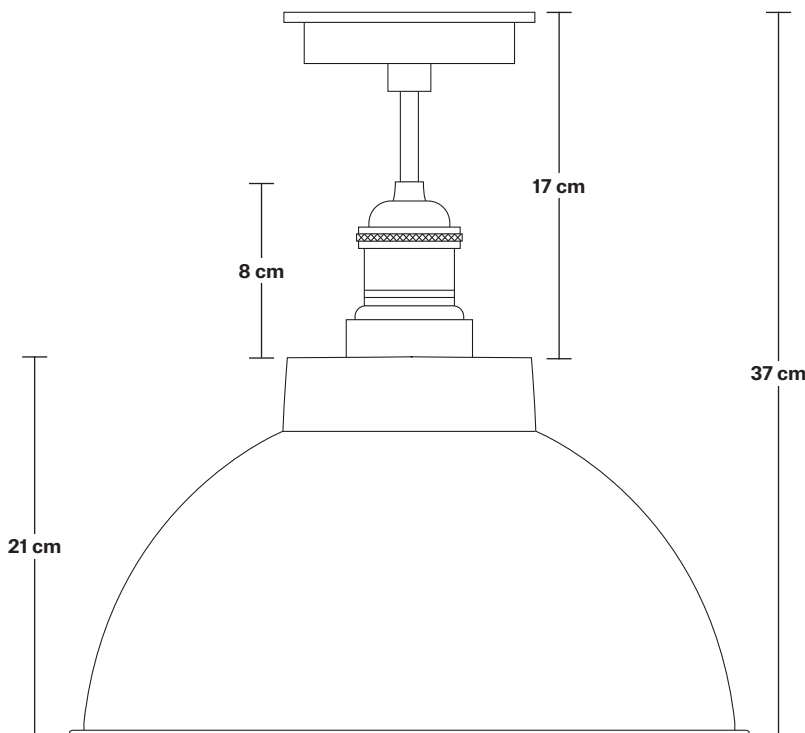

Brooklyn Outdoor & Bathroom Dome Flush Mount - 13 Inch

Product Code: BR-IP65-DFM13

H: 37 cm x W: 33 cm x D: 33 cm

SPECIFICATIONS

We meet all UK and EU lighting and safety regulations.

Our products are hand finished to ensure an authentic vintage look and therefore they may vary slightly from those shown in the images.

Bulb required: Standard screw (E27) fitting, max 40W.

Shade weight: 1.1 kg | **Holder weight:** 0.9 kg

Maximum weight: 2 kg

INFORMATION

Finishes: Brass, Copper, Copper & Pewter, Brass & Pewter.

Ready to be installed, installation required.

Wall mount screws not included.

Holders available: Brass, Pewter, Copper.

Ceiling rose: Pewter.

IP rating: IP65 with glass

DIMENSIONS

Shade Diameter: 33 cm / 13"

Shade Height (no holder): 21 cm / 8.3"

Holder Diameter: 6 cm / 2.5"

Holder Height: 17 cm / 6.6"

Ceiling Rose Diameter: 13.5 cm / 5.3"

Ceiling Rose Height: 3 cm / 1.2"

INDUSTVILLE