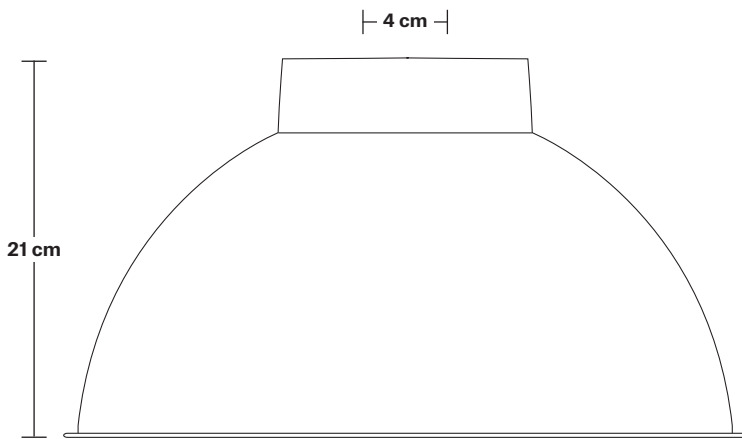

Ceiling rose: Pewter.

IP rating: IP65 with glass

DIMENSIONS

Holder Diameter: 6 cm / 2.5"

Holder Height: 17 cm / 6.6"

Ceiling Rose Diameter: 13.5 cm / 5.3"

Ceiling Rose Height: 3 cm / 1.2"

Brooklyn Outdoor & Bathroom Flush Mount Holder - Globe Glass

Ceiling rose: Pewter.

IP rating: IP65 with glass.

DIMENSIONS

Holder Diameter: 6 cm / 2.5"

Holder Height: 17 cm / 6.6"

Ceiling Rose Diameter: 13.5 cm / 5.3"

Ceiling Rose Height: 3 cm / 1.2"

Dome - 13 Inch - Shade Only

Product Code: D13-SO

H: 21 cm x W: 33 cm x D: 33 cm

SPECIFICATIONS

We meet all UK and EU lighting and safety regulations.

Our products are hand finished to ensure an authentic vintage look and therefore they may vary slightly from those shown in the images.

Shade weight: 1.1kg

INFORMATION

Finishes: Brass, Pewter, Light Pewter, Copper, Copper & Pewter, Brass & Pewter.

DIMENSIONS

Shade Diameter: 33 cm / 13"

Shade Height (no holder): 21 cm / 8.3"

Brooklyn Outdoor & Bathroom Dome Flush Mount - 13 Inch - Pewter & Brass