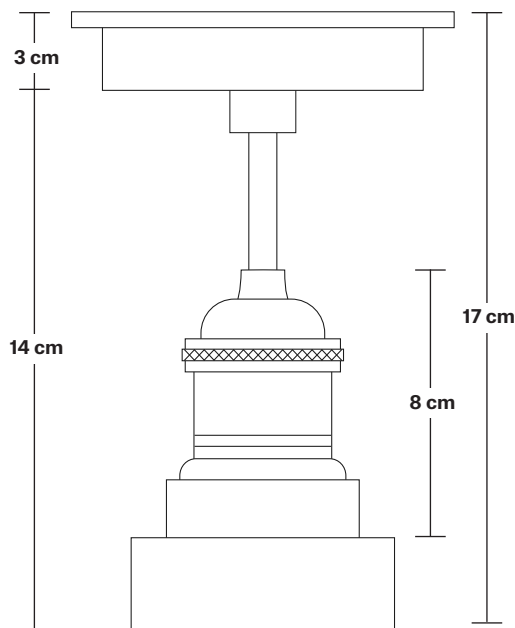

Shade weight: 1.1kg

INFORMATION

Finishes: Brass, Pewter, Light Pewter, Copper, Copper & Pewter, Brass & Pewter.

DIMENSIONS

Shade Diameter: 33 cm / 13"

Shade Height (no holder): 21 cm / 8.3"

Brooklyn Outdoor & Bathroom Dome Flush Mount - 13 Inch - Pewter & Copper

Wall mount screws not included.

Holders available: Brass, Pewter, Copper.

Ceiling rose: Pewter.

IP rating: IP65 with glass

DIMENSIONS

Shade Diameter: 33 cm / 13"

Shade Height (no holder): 21 cm / 8.3"

Holder Diameter: 6 cm / 2.5"

Holder Height: 17 cm / 6.6"

Ceiling Rose Diameter: 13.5 cm / 5.3"

Ceiling Rose Height: 3 cm / 1.2"

INDUSTVILLE

Brooklyn Outdoor & Bathroom Flush Mount Holder

Product Code: BR-IP65-FMH

H: 17 cm x W: 13.5 cm x D: 13.5 cm

Ceiling rose: Pewter.

IP rating: IP65 with glass

DIMENSIONS

Holder Diameter: 6 cm / 2.5"

Holder Height: 17 cm / 6.6"

Ceiling Rose Diameter: 13.5 cm / 5.3"

Ceiling Rose Height: 3 cm / 1.2"

Brooklyn Outdoor & Bathroom Flush Mount Holder - Globe Glass