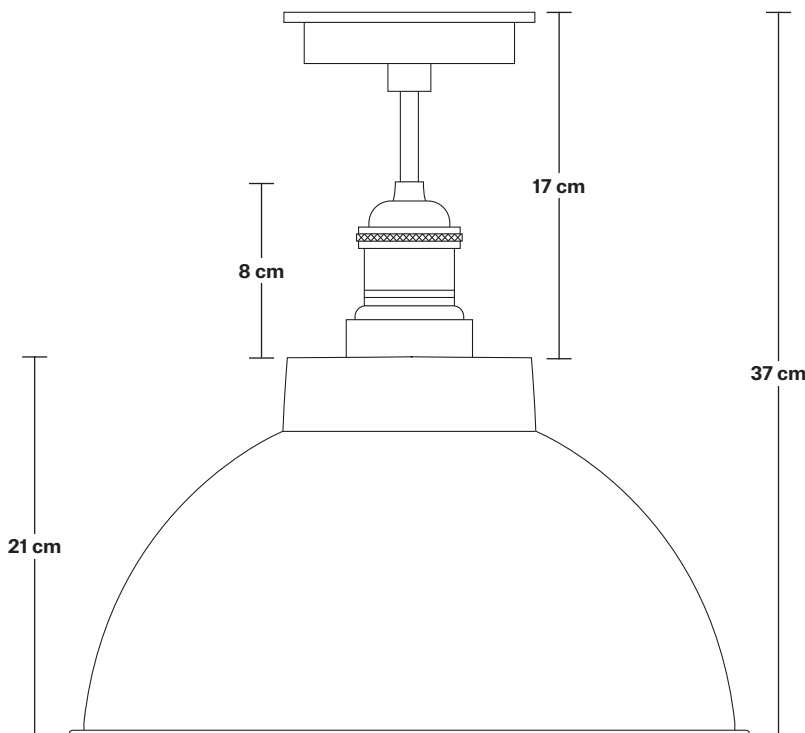

Brooklyn Outdoor & Bathroom Dome Flush Mount - 13 Inch

Product Code: BR-IP65-DFM13

H: 37 cm x W: 33 cm x D: 33 cm

SPECIFICATIONS

We meet all UK and EU lighting and safety regulations.

Our products are hand finished to ensure an authentic vintage look and therefore they may vary slightly from those shown in the images.

Bulb required: Standard screw (E27) fitting, max 40W.

Shade weight: 1.1 kg | **Holder weight:** 0.9 kg

Maximum weight: 2 kg

INFORMATION

Finishes: Brass, Copper, Copper & Pewter, Brass & Pewter.

Ready to be installed, installation required.

Wall mount screws not included.

Holders available: Brass, Pewter, Copper.

Ceiling rose: Pewter.

IP rating: IP65 with glass

DIMENSIONS

Shade Diameter: 33 cm / 13"

Shade Height (no holder): 21 cm / 8.3"

Holder Diameter: 6 cm / 2.5"

Holder Height: 17 cm / 6.6"

Ceiling Rose Diameter: 13.5 cm / 5.3"

Ceiling Rose Height: 3 cm / 1.2"

INDUSTVILLE

Brooklyn Outdoor & Bathroom Flush Mount Holder

Product Code: BR-IP65-FMH

H: 17 cm x W: 13.5 cm x D: 13.5 cm