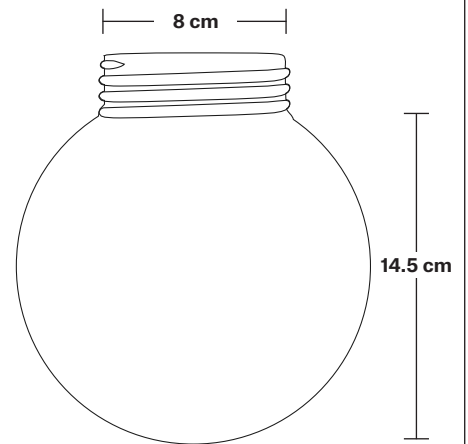

Brooklyn Outdoor & Bathroom Flush Mount Holder - Globe Glass

Product Code: BR-IP65-FMH-GLG

H: 17 cm x W: 13.5 cm x D: 13.5 cm

SPECIFICATIONS

We meet all UK and EU lighting and safety regulations.

Our products are hand finished to ensure an authentic vintage look and therefore they may vary slightly from those shown in the images.

Bulb required: Standard screw (E27) fitting, max 40W.

Holder weight: 0.87 kg | **Glass weight:** 0.3 kg

INFORMATION

Finishes: Brass, Pewter, Copper.

Ready to be installed, installation required.

Wall mount screws not included.

Ceiling rose: Pewter.

IP rating: IP65 with glass.

DIMENSIONS

Holder Diameter: 6 cm / 2.5"

Holder Height: 17 cm / 6.6"

Ceiling Rose Diameter: 13.5 cm / 5.3"

Ceiling Rose Height: 3 cm / 1.2"