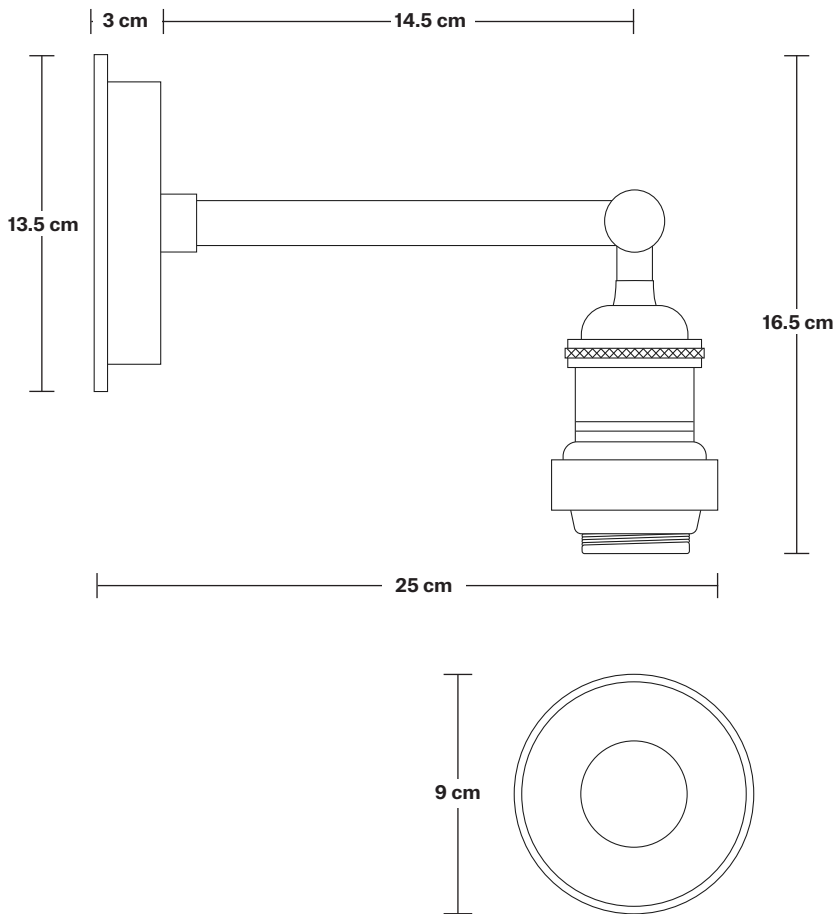

Wall mount rose: Brass, Pewter, Copper.

IP rating: IP65 with Tube glass.

DIMENSIONS

Holder Diameter: 6 cm / 2.5"

Holder Height: 16.5 cm / 6.5"

Wall Rose Diameter: 13.5 cm / 5.3"

Wall Rose Depth: 3 cm / 1.2"

IP rating: IP65 with Tube glass.

DIMENSIONS

Holder Diameter: 6 cm / 2.5"

Holder Height: 16 cm / 6.2"

Wall Rose Diameter: 13.5 cm / 5.3"

Wall Rose Depth: 3 cm / 1.2"

Brooklyn Outdoor & Bathroom Wall Light Holder

Product Code: BR-IP65-WLH

H: 16.5 cm x W: 13.5 cm x D: 25 cm

SPECIFICATIONS

We meet all UK and EU lighting and safety regulations.

Our products are hand finished to ensure an authentic vintage look and therefore they may vary slightly from those shown in the images.