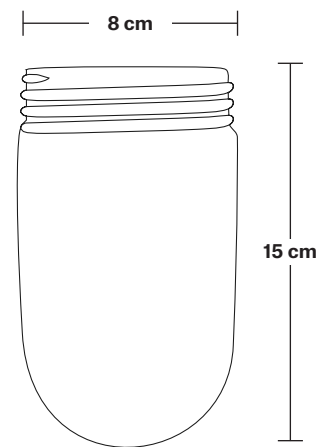

Brooklyn Outdoor & Bathroom Wall Light

Product Code: BR-IP65-WL

H: 32.5 cm x W: 13.5 cm x D: 25 cm

SPECIFICATIONS

We meet all UK and EU lighting and safety regulations.

Our products are hand finished to ensure an authentic vintage look and therefore they may vary slightly from those shown in the images.

IP rating: IP65 with Tube glass.

DIMENSIONS

Holder Diameter: 6 cm / 2.5"

Holder Height: 16 cm / 6.2"

Wall Rose Diameter: 13.5 cm / 5.3"

Wall Rose Depth: 3 cm / 1.2"

Brooklyn Outdoor & Bathroom Wall Light Holder

Product Code: BR-IP65-WLH

H: 16.5 cm x W: 13.5 cm x D: 25 cm

SPECIFICATIONS

We meet all UK and EU lighting and safety regulations.

Our products are hand finished to ensure an authentic vintage look and therefore they may vary slightly from those shown in the images.

Wall mount rose: Brass, Pewter, Copper.

IP rating: IP65 with Tube glass.

DIMENSIONS

Holder Diameter: 6 cm / 2.5"

Holder Height: 16.5 cm / 6.5"

Wall Rose Diameter: 13.5 cm / 5.3"

Wall Rose Depth: 3 cm / 1.2"