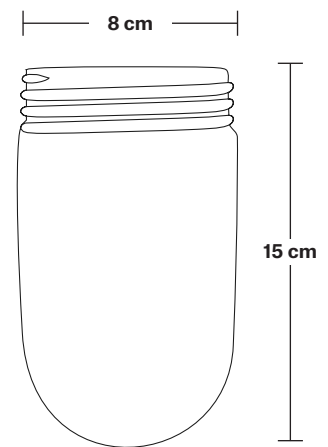

Wall mount rose: Brass, Pewter, Copper.

IP rating: IP65 with Tube glass.

DIMENSIONS

Holder Diameter: 6 cm / 2.5"

Holder Height: 16.5 cm / 6.5"

Wall Rose Diameter: 13.5 cm / 5.3"

Wall Rose Depth: 3 cm / 1.2"

IP rating: IP65 with Tube glass.

DIMENSIONS

Holder Diameter: 6 cm / 2.5"

Holder Height: 16 cm / 6.2"

Wall Rose Diameter: 13.5 cm / 5.3"

Wall Rose Depth: 3 cm / 1.2"

Brooklyn Outdoor & Bathroom Wall Light Holder

Product Code: BR-IP65-WLH

H: 16.5 cm x W: 13.5 cm x D: 25 cm

SPECIFICATIONS

We meet all UK and EU lighting and safety regulations.

Our products are hand finished to ensure an authentic vintage look and therefore they may vary slightly from those shown in the images.