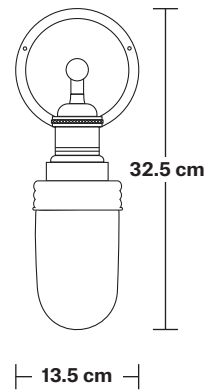

IP rating: IP65 with Tube glass.

DIMENSIONS

Holder Diameter: 6 cm / 2.5"

Holder Height: 16 cm / 6.2"

Wall Rose Diameter: 13.5 cm / 5.3"

Wall Rose Depth: 3 cm / 1.2"

Brooklyn Outdoor & Bathroom Wall Light Holder

Wall mount rose: Brass, Pewter, Copper.

IP rating: IP65 with Tube glass.

DIMENSIONS

Holder Diameter: 6 cm / 2.5"

Holder Height: 16.5 cm / 6.5"

Wall Rose Diameter: 13.5 cm / 5.3"

Wall Rose Depth: 3 cm / 1.2"

BR-IP65-WL-CH-CR

Brooklyn Outdoor & Bathroom Wall Light

Product Code: BR-IP65-WL

H: 32.5 cm x W: 13.5 cm x D: 25 cm

SPECIFICATIONS

We meet all UK and EU lighting and safety regulations.

Our products are hand finished to ensure an authentic vintage look and therefore they may vary slightly from those shown in the images.

IP rating: IP65 with Tube glass.

DIMENSIONS

Holder Diameter: 6 cm / 2.5"

Holder Height: 16 cm / 6.2"

Wall Rose Diameter: 13.5 cm / 5.3"

Wall Rose Depth: 3 cm / 1.2"

INDUSTVILLE

Brooklyn Outdoor & Bathroom Wall Light Holder