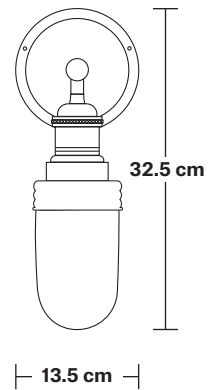

Brooklyn Outdoor & Bathroom Wall Light

Product Code: BR-IP65-WL

H: 32.5 cm x W: 13.5 cm x D: 25 cm

SPECIFICATIONS

We meet all UK and EU lighting and safety regulations.

Our products are hand finished to ensure an authentic vintage look and therefore they may vary slightly from those shown in the images.

IP rating: IP65 with Tube glass.

DIMENSIONS

Holder Diameter: 6 cm / 2.5"

Holder Height: 16 cm / 6.2"

Wall Rose Diameter: 13.5 cm / 5.3"

Wall Rose Depth: 3 cm / 1.2"

Brooklyn Outdoor & Bathroom Wall Light Holder

Product Code: BR-IP65-WLH

H: 16.5 cm x W: 13.5 cm x D: 25 cm

SPECIFICATIONS

We meet all UK and EU lighting and safety regulations.

Our products are hand finished to ensure an authentic vintage look and therefore they may vary slightly from those shown in the images.

Wall mount rose: Brass, Pewter, Copper.

IP rating: IP65 with Tube glass.

DIMENSIONS

Holder Diameter: 6 cm / 2.5"

Holder Height: 16.5 cm / 6.5"

Wall Rose Diameter: 13.5 cm / 5.3"

Wall Rose Depth: 3 cm / 1.2"