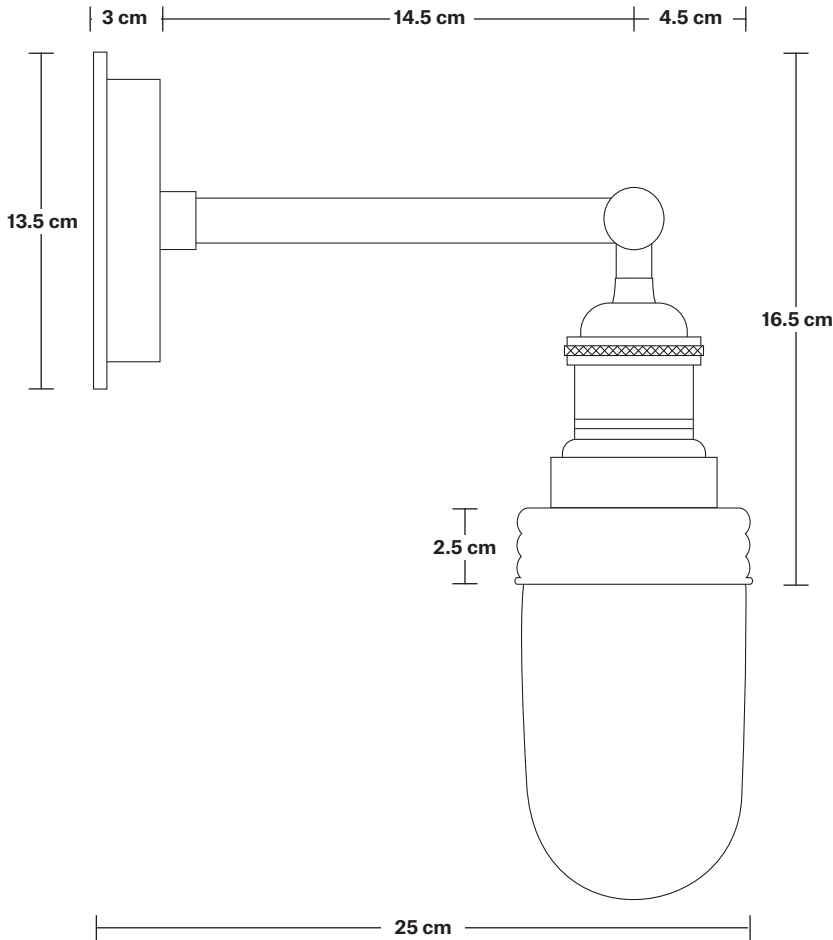

Wall mount rose: Brass, Pewter, Copper.

IP rating: IP65 with Tube glass.

DIMENSIONS

Holder Diameter: 6 cm / 2.5"

Holder Height: 16.5 cm / 6.5"

Wall Rose Diameter: 13.5 cm / 5.3"

Wall Rose Depth: 3 cm / 1.2"

BR-IP65-WL-CH-CR

Brooklyn Outdoor & Bathroom Wall Light

Product Code: BR-IP65-WL

H: 32.5 cm x W: 13.5 cm x D: 25 cm

SPECIFICATIONS

We meet all UK and EU lighting and safety regulations.

Our products are hand finished to ensure an authentic vintage look and therefore they may vary slightly from those shown in the images.

IP rating: IP65 with Tube glass.

DIMENSIONS

Holder Diameter: 6 cm / 2.5"

Holder Height: 16 cm / 6.2"

Wall Rose Diameter: 13.5 cm / 5.3"

Wall Rose Depth: 3 cm / 1.2"

INDUSTVILLE

Brooklyn Outdoor & Bathroom Wall Light Holder