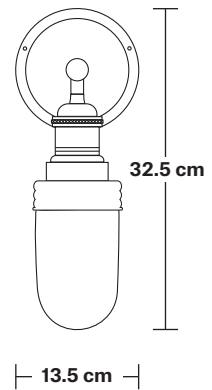

Brooklyn Outdoor & Bathroom Wall Light

Product Code: BR-IP65-WL

H: 32.5 cm x W: 13.5 cm x D: 25 cm

SPECIFICATIONS

We meet all UK and EU lighting and safety regulations.

Our products are hand finished to ensure an authentic vintage look and therefore they may vary slightly from those shown in the images.

Bulb required: Standard screw (E27) fitting, max 40W.

Weight: 1 kg

INFORMATION

Finishes: Brass, Pewter, Copper.

Ready to be installed, installation required.

Wall mount screws not included.

Wall mount rose: Brass, Pewter, Copper.

IP rating: IP65 with Tube glass.

DIMENSIONS

Holder Diameter: 6 cm / 2.5"

Holder Height: 16 cm / 6.2"

Wall Rose Diameter: 13.5 cm / 5.3"

Wall Rose Depth: 3 cm / 1.2"