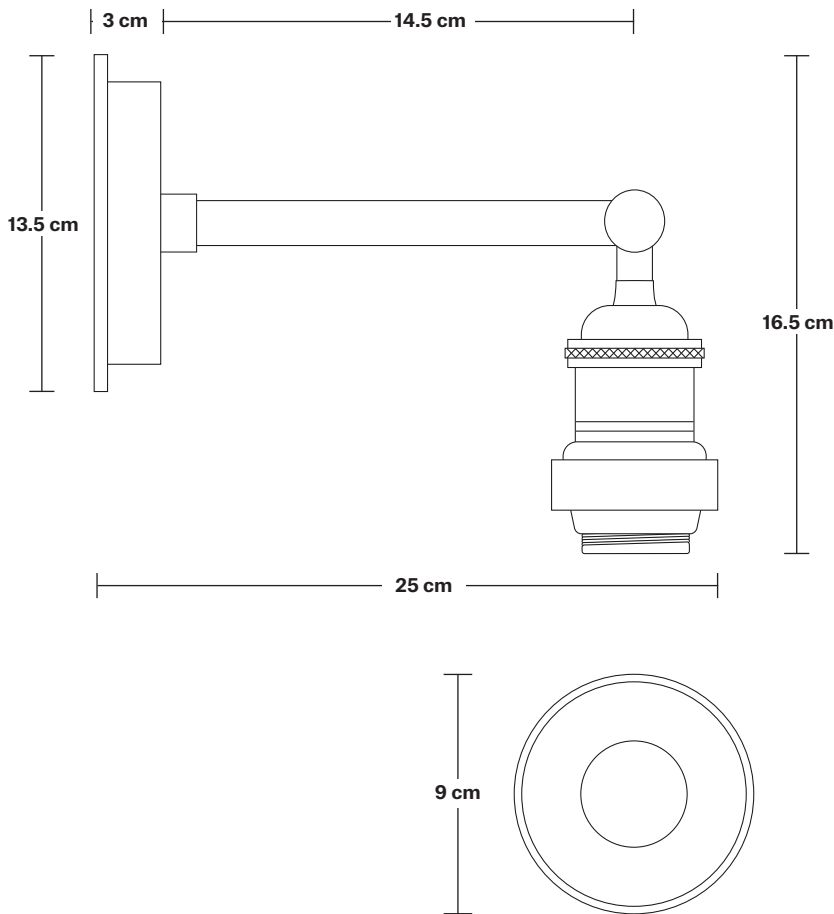

Wall mount rose: Brass, Pewter, Copper.

IP rating: IP65 with Tube glass.

DIMENSIONS

Holder Diameter: 6 cm / 2.5"

Holder Height: 16.5 cm / 6.5"

Wall Rose Diameter: 13.5 cm / 5.3"

Wall Rose Depth: 3 cm / 1.2"

IP rating: IP65 with Tube glass.

DIMENSIONS

Holder Diameter: 6 cm / 2.5"

Holder Height: 16 cm / 6.2"

Wall Rose Diameter: 13.5 cm / 5.3"

Wall Rose Depth: 3 cm / 1.2"

INDUSTVILLE

Brooklyn Outdoor & Bathroom Wall Light Holder

Product Code: BR-IP65-WLH

H: 16.5 cm x W: 13.5 cm x D: 25 cm

SPECIFICATIONS

We meet all UK and EU lighting and safety regulations.

Our products are hand finished to ensure an authentic vintage look and therefore they may vary slightly from those shown in the images.