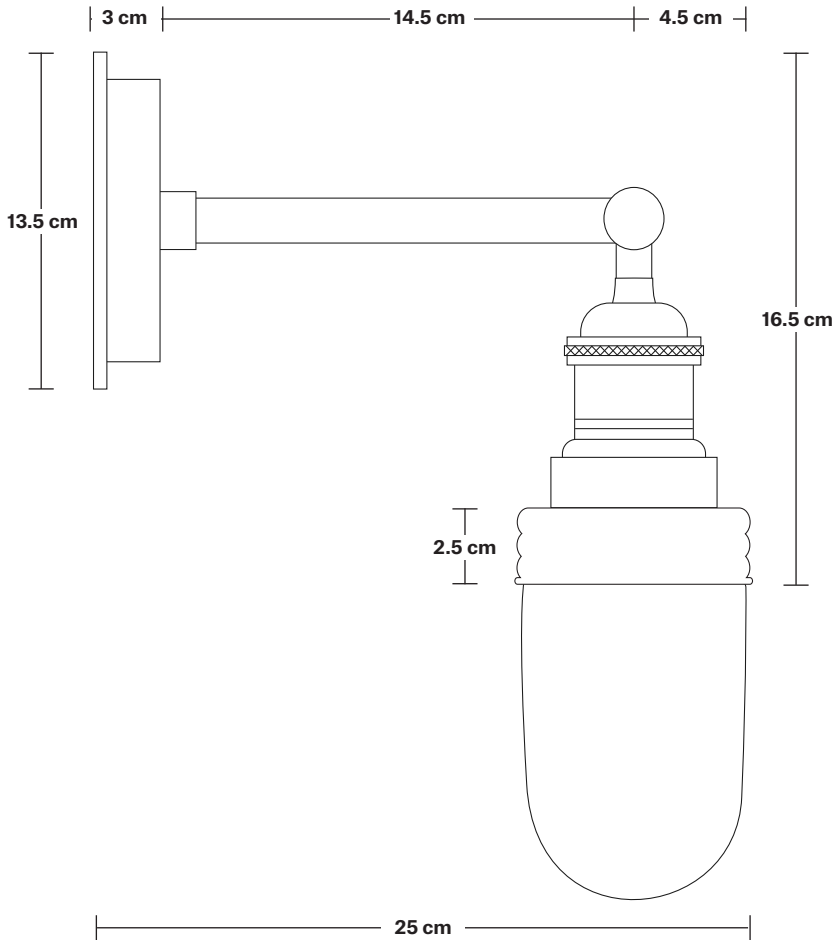

Wall mount rose: Brass, Pewter, Copper.

IP rating: IP65 with Tube glass.

DIMENSIONS

Holder Diameter: 6 cm / 2.5"

Holder Height: 16.5 cm / 6.5"

Wall Rose Diameter: 13.5 cm / 5.3"

Wall Rose Depth: 3 cm / 1.2"

BR-IP65-WL-BH-PR

Brooklyn Outdoor & Bathroom Wall Light

Product Code: BR-IP65-WL

H: 32.5 cm x W: 13.5 cm x D: 25 cm

SPECIFICATIONS

We meet all UK and EU lighting and safety regulations.

Our products are hand finished to ensure an authentic vintage look and therefore they may vary slightly from those shown in the images.

IP rating: IP65 with Tube glass.

DIMENSIONS

Holder Diameter: 6 cm / 2.5"

Holder Height: 16 cm / 6.2"

Wall Rose Diameter: 13.5 cm / 5.3"

Wall Rose Depth: 3 cm / 1.2"

Brooklyn Outdoor & Bathroom Wall Light Holder