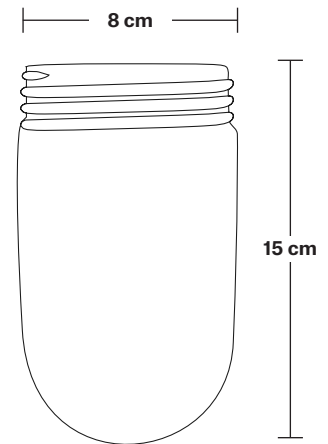

Wall mount rose: Brass, Pewter, Copper.

IP rating: IP65 with Tube glass.

DIMENSIONS

Holder Diameter: 6 cm / 2.5"

Holder Height: 16.5 cm / 6.5"

Wall Rose Diameter: 13.5 cm / 5.3"

Wall Rose Depth: 3 cm / 1.2"

IP rating: IP65 with Tube glass.

DIMENSIONS

Holder Diameter: 6 cm / 2.5"

Holder Height: 16 cm / 6.2"

Wall Rose Diameter: 13.5 cm / 5.3"

Wall Rose Depth: 3 cm / 1.2"

INDUSTVILLE

Brooklyn Outdoor & Bathroom Wall Light Holder

Product Code: BR-IP65-WLH

H: 16.5 cm x W: 13.5 cm x D: 25 cm

SPECIFICATIONS

We meet all UK and EU lighting and safety regulations.

Our products are hand finished to ensure an authentic vintage look and therefore they may vary slightly from those shown in the images.