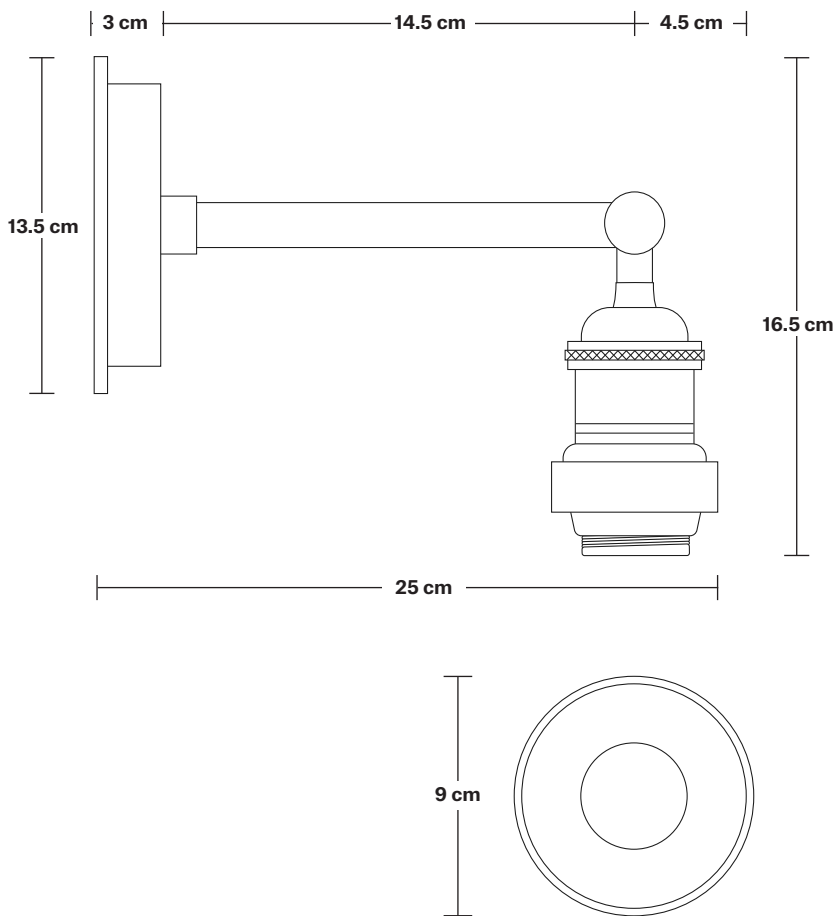

Brooklyn Outdoor & Bathroom Wall Light

Product Code: BR-IP65-WL

H: 32.5 cm x W: 13.5 cm x D: 25 cm

SPECIFICATIONS

We meet all UK and EU lighting and safety regulations.

Our products are hand finished to ensure an authentic vintage look and therefore they may vary slightly from those shown in the images.

IP rating: IP65 with Tube glass.

DIMENSIONS

Holder Diameter: 6 cm / 2.5"

Holder Height: 16 cm / 6.2"

Wall Rose Diameter: 13.5 cm / 5.3"

Wall Rose Depth: 3 cm / 1.2"

Brooklyn Outdoor & Bathroom Wall Light Holder

Product Code: BR-IP65-WLH

H: 16.5 cm x W: 13.5 cm x D: 25 cm

SPECIFICATIONS

We meet all UK and EU lighting and safety regulations.

Our products are hand finished to ensure an authentic vintage look and therefore they may vary slightly from those shown in the images.

Wall mount rose: Brass, Pewter, Copper.

IP rating: IP65 with Tube glass.

DIMENSIONS

Holder Diameter: 6 cm / 2.5"

Holder Height: 16.5 cm / 6.5"

Wall Rose Diameter: 13.5 cm / 5.3"

Wall Rose Depth: 3 cm / 1.2"