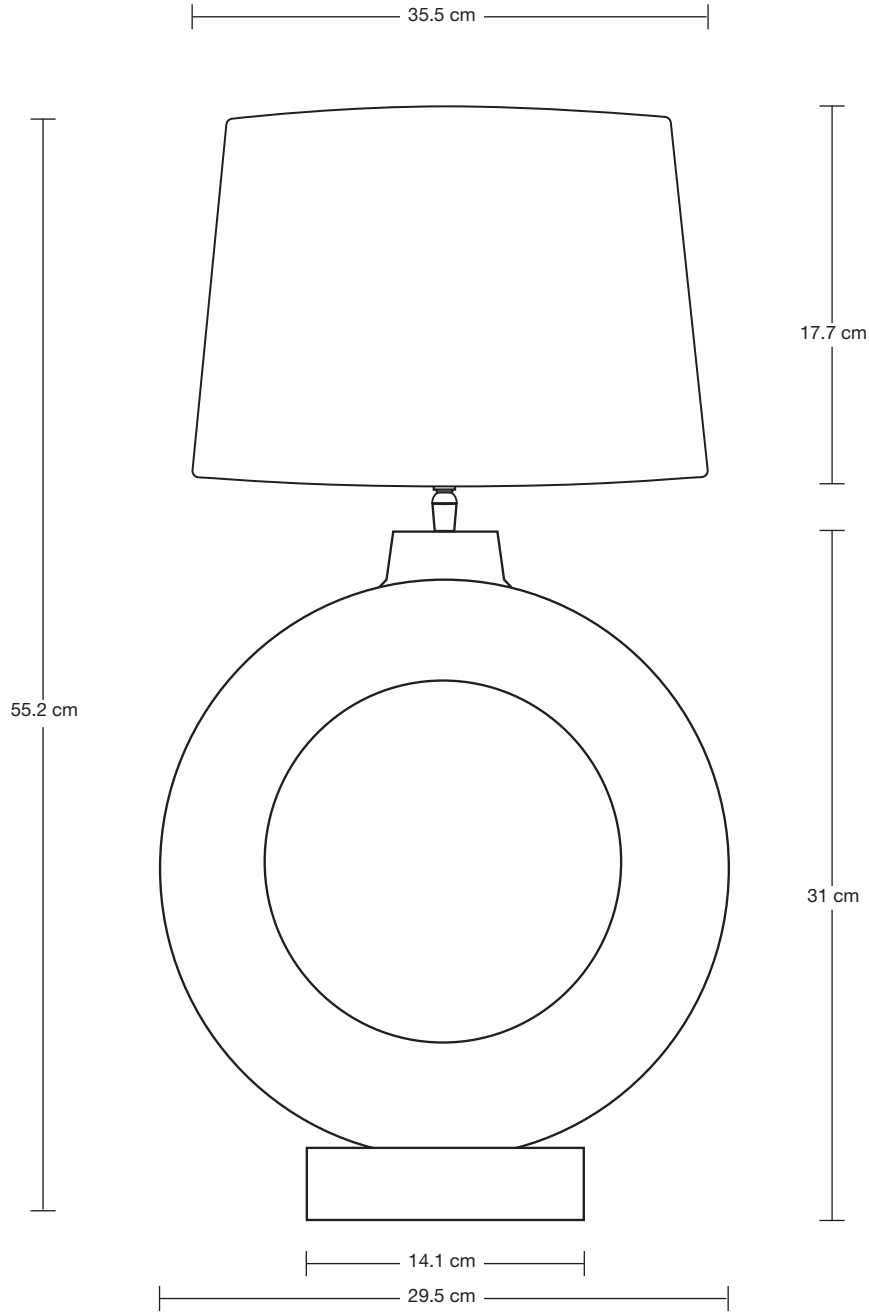

ORNATE

Ornate Circle Table Lamp - Small Empire Lampshade

SPECIFICATIONS

We meet all UK and EU lighting and safety regulations.

Our products are hand finished to ensure an authentic vintage look and therefore they may vary slightly from those shown in the images.

Bulb Required: Standard screw (E27) fitting, max 40W.

WEIGHT: 2.51 kg

INFORMATION

PRODUCT CODE: ORN-CITL-SEM

BASE FINISHES: Brass, Pewter.

FLEX CORD: 2m Black Twisted Flex With Plug

LAMPSHADE FINISHES: White, Grey

LAMPSHADE FABRIC: Dupion Silk

DIMENSIONS

H: 55.2 cm x W: 29.5 cm x D: 26 cm

BASE DIAMETER: 29.5 cm / 11.6"

BASE HEIGHT: 40.5 cm / 15.9"

SHADE DIAMETER: 26 cm / 10.2"

SHADE HEIGHT: 17.7 cm / 6.9"