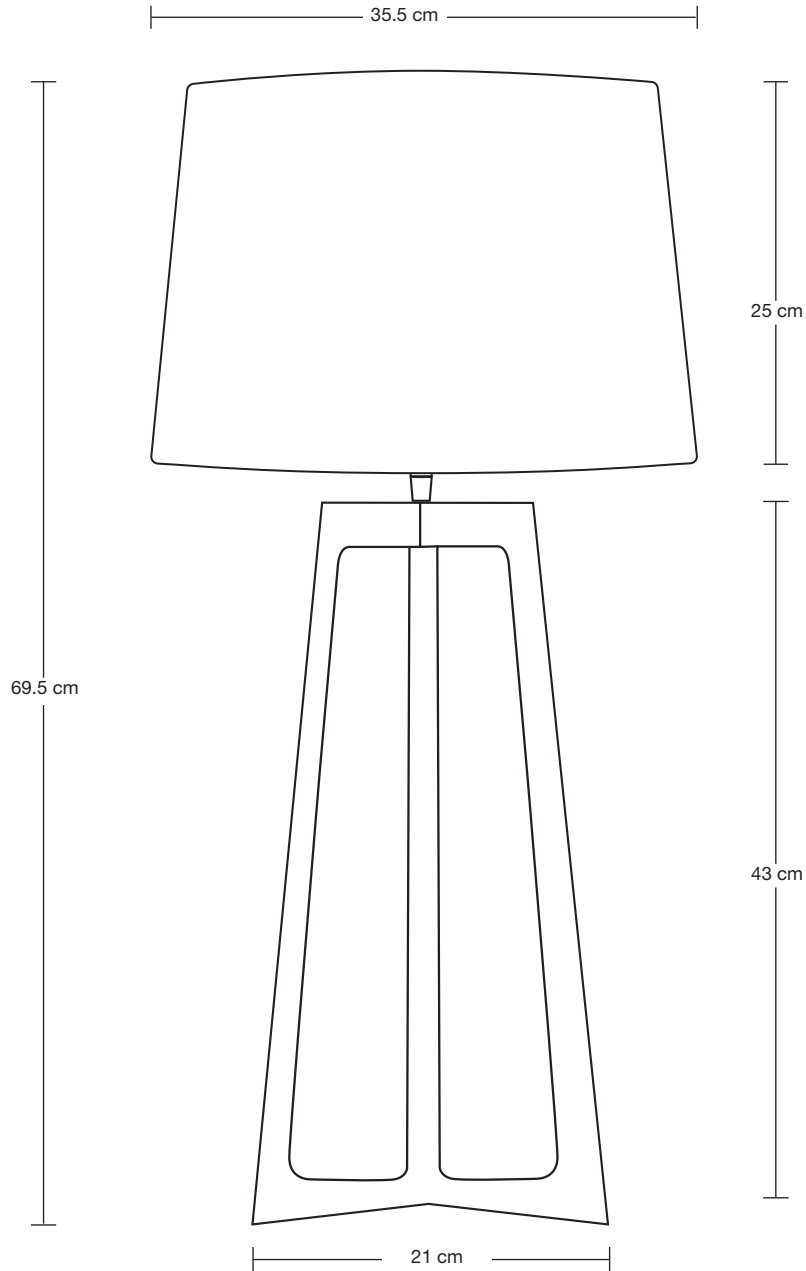

ORNATE

Ornate Tripod Table Lamp - Large Empire Lampshade

SPECIFICATIONS

We meet all UK and EU lighting and safety regulations.

Our products are hand finished to ensure an authentic vintage look and therefore they may vary slightly from those shown in the images.

Bulb Required: Standard screw (E27) fitting, max 40W.

WEIGHT: 2.26 kg

INFORMATION

PRODUCT CODE: ORN-TITL-LEM

BASE FINISHES: Brass, Pewter.

FLEX CORD: 2m Black Twisted Flex With Plug

LAMPSHADE FINISHES: White, Grey

LAMPSHADE FABRIC: Dupion Silk

DIMENSIONS

H: 69.5 cm x W: 35.5 cm x D: 35.5 cm

BASE DIAMETER: 21 cm / 8.2"

BASE HEIGHT: 49 cm / 19.2"

SHADE DIAMETER: 35.5 cm / 13.9"

SHADE HEIGHT: 25 cm / 9.8"

INDUSTVILLE