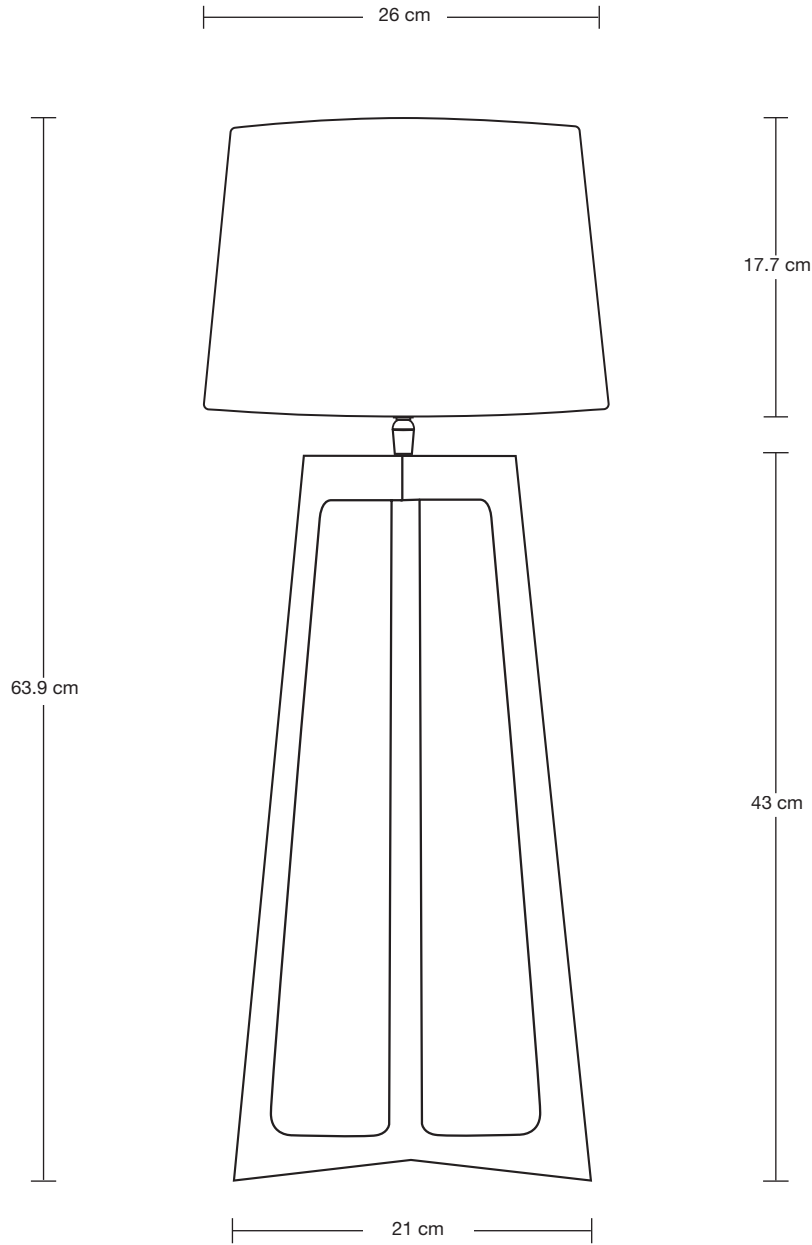

ORNATE

Ornate Tripod Table Lamp - Small Empire Lampshade

SPECIFICATIONS

We meet all UK and EU lighting and safety regulations.

Our products are hand finished to ensure an authentic vintage look and therefore they may vary slightly from those shown in the images.

Bulb Required: Standard screw (E27) fitting, max 40W.

WEIGHT: 2.13 kg

INFORMATION

PRODUCT CODE: ORN-TITL-SEM

BASE FINISHES: Brass, Pewter.

FLEX CORD: 2m Black Twisted Flex With Plug

LAMPSHADE FINISHES: White, Grey

LAMPSHADE FABRIC: Dupion Silk

DIMENSIONS

H: 63.7 cm x W: 26 cm x D: 26 cm

BASE DIAMETER: 21 cm / 8.2"

BASE HEIGHT: 49 cm / 19.2"

SHADE DIAMETER: 26 cm / 10.2"

SHADE HEIGHT: 17.7 cm / 6.9"