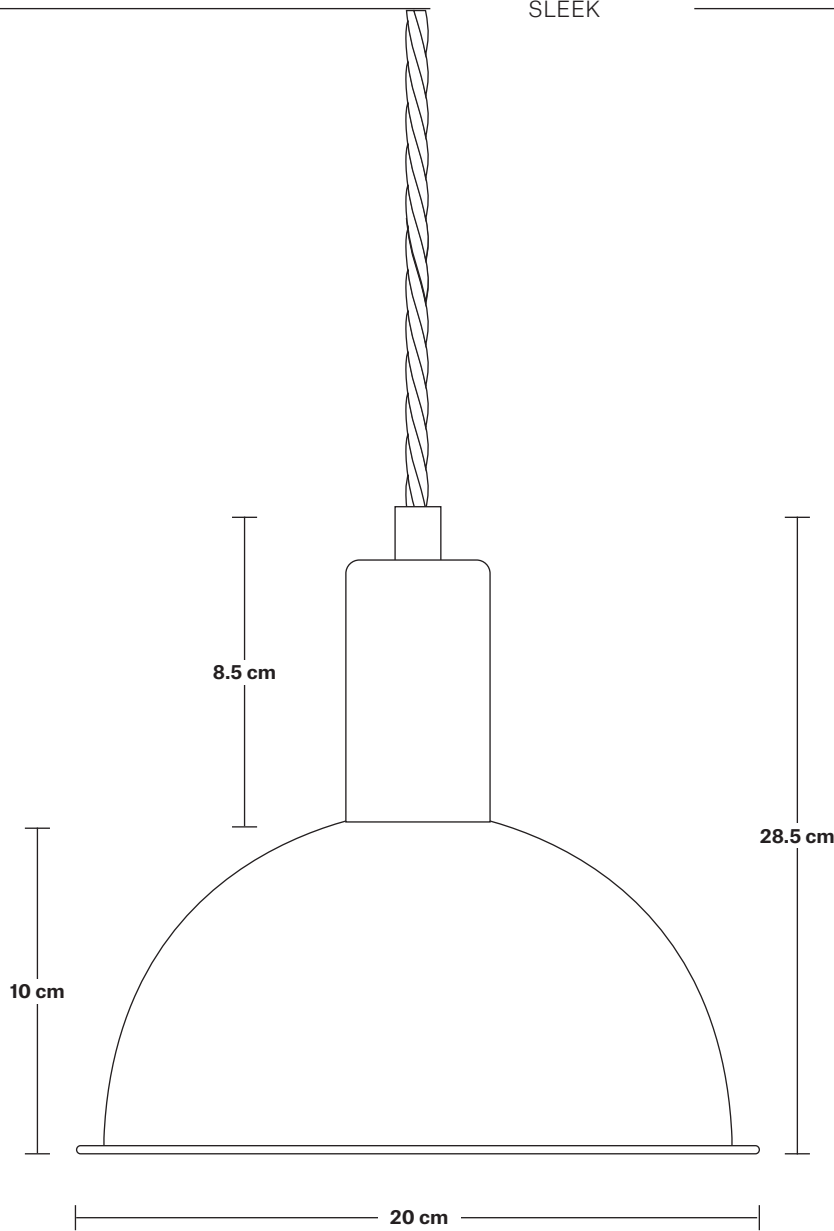

SLEEK

Sleek Dome Pendant - 8 Inch

SPECIFICATIONS

We meet all UK and EU lighting and safety regulations.

Our products are hand finished to ensure an authentic vintage look and therefore they may vary slightly from those shown in the images.

Bulb required: Standard screw (E27) fitting, max 40W.

Holder Weight: 0.2 kg

Maximum Weight: 0.6 kg

INFORMATION

Product Code: SL-DP8

Finishes: Yellow, Orange, Burgundy, Sage Green, Dark Green, Turquoise, Dark Blue.

Shade Height (no holder): 10 cm / 4"

Holder Diameter: 4 cm / 1.6"

Holder Height: 10 cm / 4.1"

Ceiling Rose Diameter: 8 cm / 3"

Ceiling Rose Height: 2 cm / 0.8"

INDUSTVILLE

Sleek Edison Cord Set ES E27 Bulb Holder

DIMENSIONS

H: 9.6 cm x **W:** 4 cm x **D:** 4 cm

Holder Diameter: 4 cm / 1.6"

Holder Height: 9.6 cm / 3.8"

Ceiling Rose Diameter: 8 cm / 3.2"

Ceiling Rose Height: 2 cm / 0.8"

Dome - 8 Inch

SPECIFICATIONS