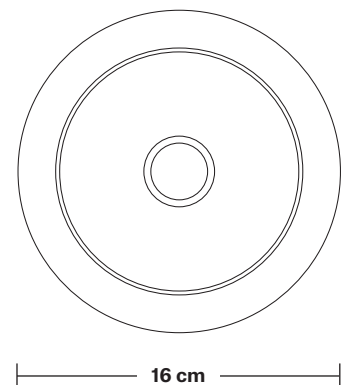

The Globe Collection Pendant Light

SPECIFICATIONS

We meet all UK and EU lighting and safety regulations.

Our products are hand finished to ensure an authentic vintage look and therefore they may vary slightly from those shown in the images.

Bulb required: Standard screw (E27) fitting, max 40W.

Shade weight: 0.48 kg | **Holder weight:** 0.7 kg

Maximum weight: 0.55 kg (1 wire)

INFORMATION

Finishes: Brass, Pewter and Copper.

Ready to be installed, installation required.

Wall mount screws not included.

Available in 1, 3, 5, 7 wire.

Flex: 2m Black Twisted Fabric Flex (per pendant).

Ceiling rose: Copper, Brass and Pewter.

DIMENSIONS

Shade Diameter: 16 cm / 6.3"

[2] Opening Diameter: 11 cm / 4.3"

[3] Height (no holder): 14 cm / 5.5"

INDUSTVILLE