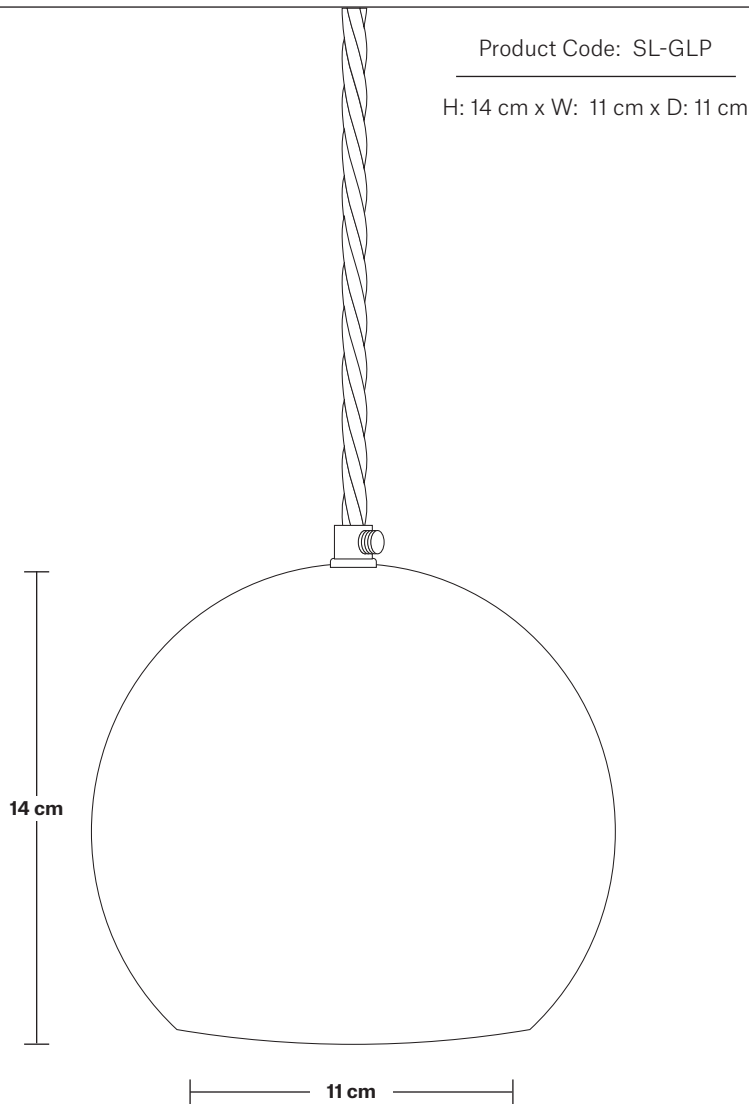

The Globe Collection Pendant Light

SPECIFICATIONS

We meet all UK and EU lighting and safety regulations.

Our products are hand finished to ensure an authentic vintage look and therefore they may vary slightly from those shown in the images.

Bulb required: Standard screw (E27) fitting, max 40W.

Shade weight: 0.48 kg | **Holder weight:** 0.7 kg

Maximum weight: 0.55 kg (1 wire)

INFORMATION

Finishes: Brass, Pewter and Copper.

Ready to be installed, installation required.

Wall mount screws not included.

Available in 1, 3, 5, 7 wire.

Flex: 2m Black Twisted Fabric Flex (per pendant).

Ceiling rose: Copper, Brass and Pewter.

DIMENSIONS

Shade Diameter: 16 cm / 6.3"

[2] Opening Diameter: 11 cm / 4.3"

[3] Height (no holder): 14 cm / 5.5"

INDUSTVILLE