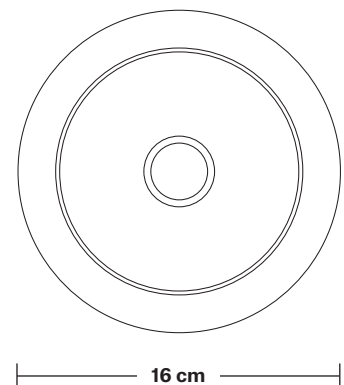

The Globe Collection Pendant Light

SPECIFICATIONS

We meet all UK and EU lighting and safety regulations.

Our products are hand finished to ensure an authentic vintage look and therefore they may vary slightly from those shown in the images.

Bulb required: Standard screw (E27) fitting, max 40W.

Shade weight: 0.48 kg | **Holder weight:** 0.7 kg

Maximum weight: 0.55 kg (1 wire)

INFORMATION

Finishes: Brass, Pewter and Copper.

Ready to be installed, installation required.

Wall mount screws not included.

Available in 1, 3, 5, 7 wire.

Flex: 2m Black Twisted Fabric Flex (per pendant).

Ceiling rose: Copper, Brass and Pewter.

DIMENSIONS

Shade Diameter: 16 cm / 6.3"

[2] Opening Diameter: 11 cm / 4.3"

[3] Height (no holder): 14 cm / 5.5"

INDUSTVILLE