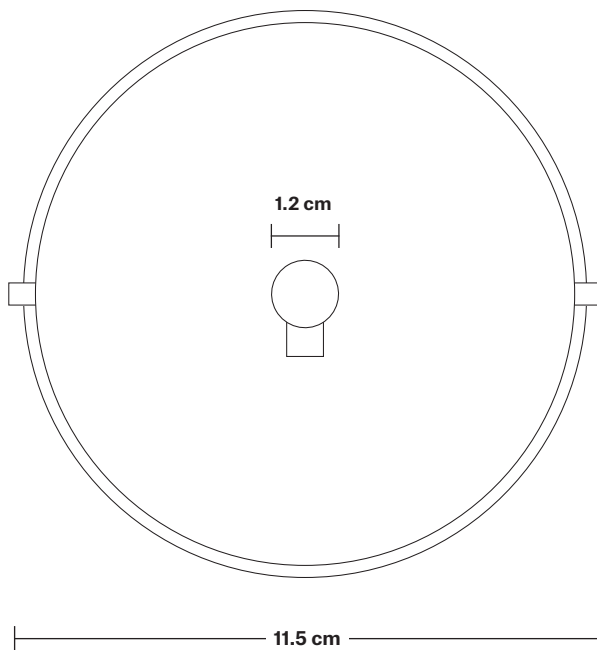

Bulb required: Standard screw (E27) fitting, max 40W.

Shade weight: 0.48 kg | **Holder weight:** 0.7 kg

Maximum weight: 0.55 kg (1 wire)

INFORMATION

Finishes: Brass, Pewter and Copper.

Ready to be installed, installation required.

Wall mount screws not included.

Available in 1, 3, 5, 7 wire.

Flex: 2m Black Twisted Fabric Flex (per pendant).

Ceiling rose: Copper, Brass and Pewter.

DIMENSIONS

Shade Diameter: 16 cm / 6.3"

[2] Opening Diameter: 11 cm / 4.3"

[3] Height (no holder): 14 cm / 5.5"

INDUSTVILLE

Sleek Ceiling Rose - 1 Outlet

Product Code: SL-CR10

H: 3.5 cm x W: 11.5 cm x D: 11.5 cm

SPECIFICATIONS

We meet all UK and EU lighting and safety regulations.

INFORMATION

Finishes: Brass, Pewter and Copper.

Ready to be installed, installation required.

Wall mount screws not included.

DIMENSIONS

Ceiling rose diameter: 11.5 cm / 4.5"

Ceiling rose height: 3.5 cm / 1.4"