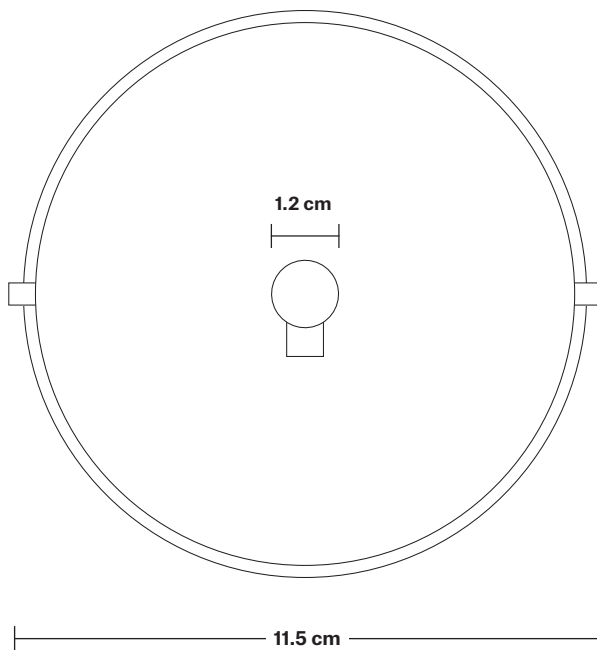

INFORMATION

Finishes: Brass, Pewter and Copper.

Ready to be installed, installation required.

Wall mount screws not included.

DIMENSIONS

Ceiling rose diameter: 11.5 cm / 4.5"

Ceiling rose height: 3.5 cm / 1.4"

Wall mount screws not included.

Available in 1, 3, 5, 7 wire.

Flex: 2m Black Twisted Fabric Flex (per pendant).

Ceiling rose: Copper, Brass and Pewter.

DIMENSIONS

Shade Diameter: 16 cm / 6.3"

[2] Opening Diameter: 11 cm / 4.3"

[3] Height (no holder): 14 cm / 5.5"

INDUSTVILLE

Sleek Ceiling Rose - 1 Outlet

Product Code: SL-CR10

H: 3.5 cm x W: 11.5 cm x D: 11.5 cm

SPECIFICATIONS

We meet all UK and EU lighting and safety regulations.