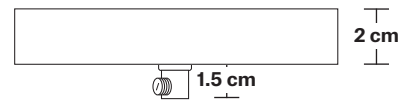

Wall mount screws not included.

Available in 1, 3, 5, 7 wire.

Flex: 2m Black Twisted Fabric Flex (per pendant).

Ceiling rose: Copper, Brass and Pewter.

DIMENSIONS

Shade Diameter: 16 cm / 6.3"

[2] Opening Diameter: 11 cm / 4.3"

[3] Height (no holder): 14 cm / 5.5"

INDUSTVILLE

Sleek Ceiling Rose - 1 Outlet

Product Code: SL-CR10

H: 3.5 cm x W: 11.5 cm x D: 11.5 cm

SPECIFICATIONS

We meet all UK and EU lighting and safety regulations.