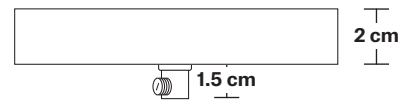

[3] Height (no holder): 14 cm / 5.5"

INDUSTVILLE

Sleek Ceiling Rose - 1 Outlet

Product Code: SL-CR10

H: 3.5 cm x W: 11.5 cm x D: 11.5 cm

SPECIFICATIONS

We meet all UK and EU lighting and safety regulations.