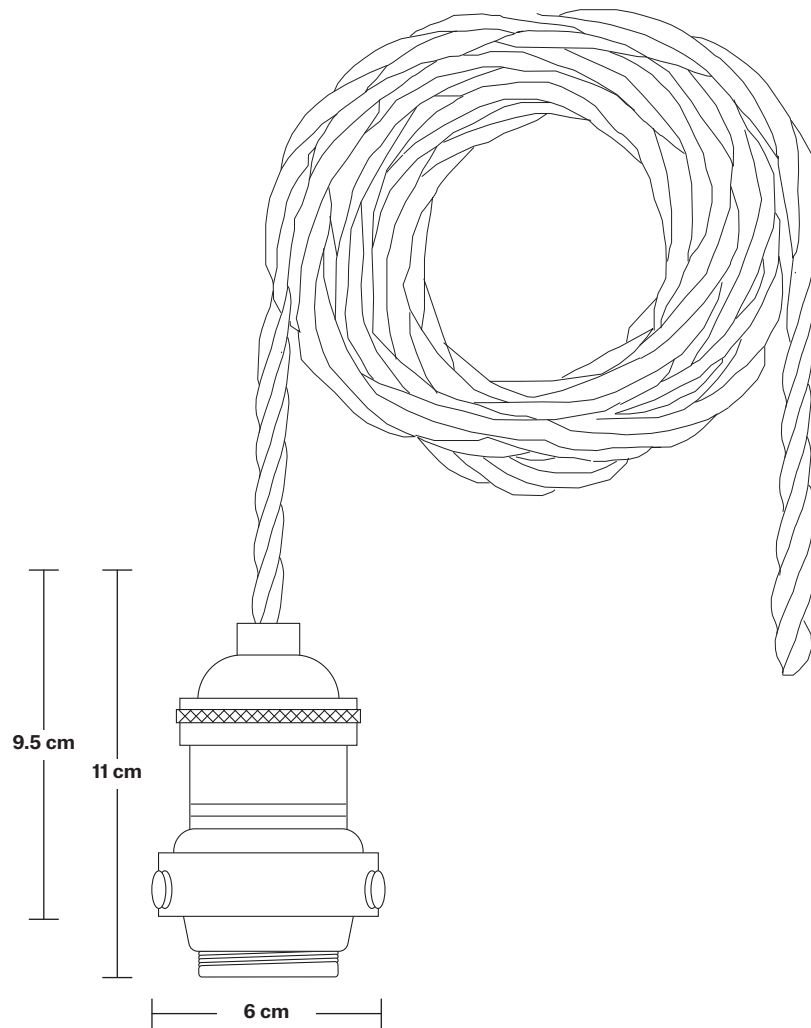

## DIMENSIONS

**H:** 228.4 cm x **W:** 100.7 cm x **D:** 17.7 cm

**Shade Diameter:** 17.7 cm / 6.96"

**Shade Height:** 15.9 cm / 6.26"

**Holder Diameter:** 6 cm / 2.4"

**Holder Height:** 11 cm / 4.3"

**Ceiling Rose Width:** 12 cm / 4.7"

# Rectangular Ceiling Rose - 5 Outlet - Pewter

SPECIFICATIONS	INFORMATION	DIMENSIONS
<p>We meet all UK and EU lighting and safety regulations.</p>	<p><b>Product Code:</b> RE-CR50-P</p>	<p><b>H:</b> 3 cm x <b>W:</b> 12 cm x <b>D:</b> 92 cm</p>
<p>Our products are hand finished to ensure an authentic vintage look and therefore they may vary slightly from those shown in the images.</p>	<p><b>Finishes:</b> Pewter.</p>	<p><b>Ceiling Rose Width:</b> 12 cm / 4.7"</p>
<p><b>Weight:</b> 2 kg</p>	<p>Ready to be installed, installation required.</p>	<p><b>Ceiling Rose Depth:</b> 92 cm / 36"</p>
	<p>Wall mount screws not included.</p>	<p><b>Ceiling Rose Height:</b> 3 cm / 1.2"</p>

### DIMENSIONS

**H:** 213 cm x **W:** 6 cm x **D:** 6 cm

**Holder Diameter:** 6 cm / 2.5"

**Holder Height:** 11 cm / 4.3"

17.7 cm

15.9 cm

17.7 cm

### DIMENSIONS

**H:** 18.8 cm x **W:** 20 cm x **D:** 20 cm

**Shade Diameter:** 17.7 cm / 6.96"

**Shade Height:** 15.9 cm / 6.26"