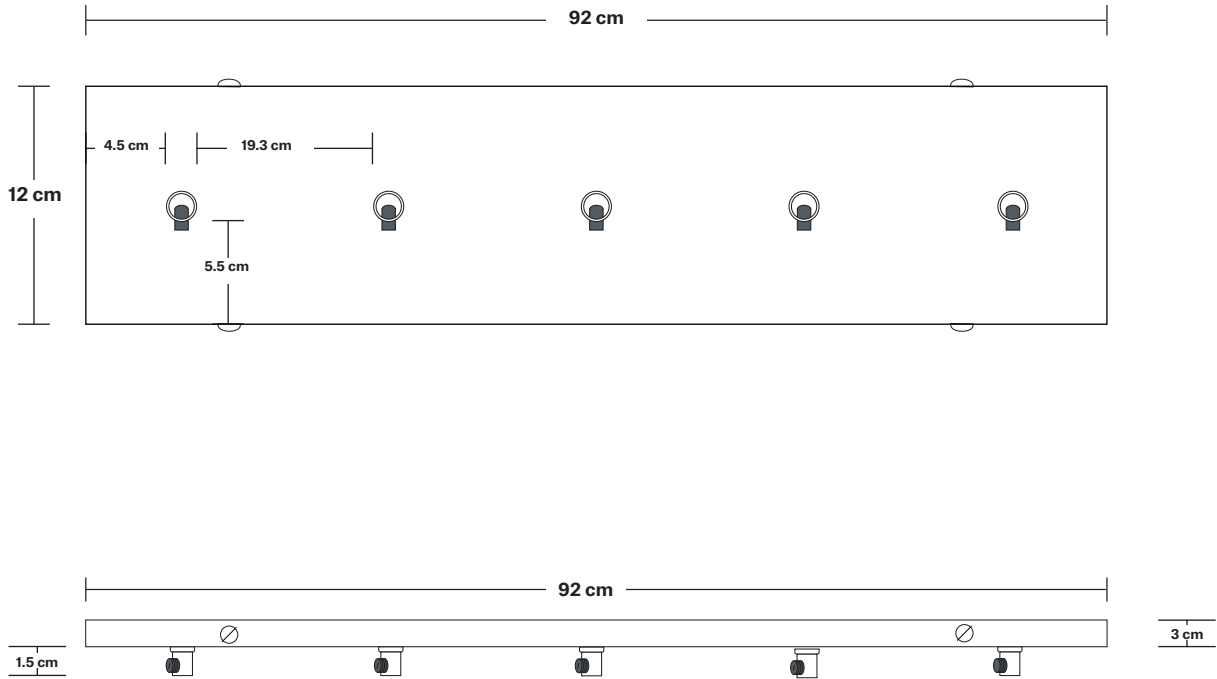

## DIMENSIONS

**H:** 228.4 cm x **W:** 100.7 cm x **D:** 17.7 cm

**Shade Diameter:** 17.7 cm / 6.96"

**Shade Height:** 15.9 cm / 6.26"

**Holder Diameter:** 6 cm / 2.4"

**Holder Height:** 11 cm / 4.3"

**Ceiling Rose Width:** 12 cm / 4.7"

# Rectangular Ceiling Rose - 5 Outlet - Pewter

SPECIFICATIONS	INFORMATION	DIMENSIONS
<p>We meet all UK and EU lighting and safety regulations.</p>	<p><b>Product Code:</b> RE-CR50-P</p>	<p><b>H:</b> 3 cm x <b>W:</b> 12 cm x <b>D:</b> 92 cm</p>
<p>Our products are hand finished to ensure an authentic vintage look and therefore they may vary slightly from those shown in the images.</p>	<p><b>Finishes:</b> Pewter.</p>	<p><b>Ceiling Rose Width:</b> 12 cm / 4.7"</p>
<p><b>Weight:</b> 2 kg</p>	<p>Ready to be installed, installation required.</p>	<p><b>Ceiling Rose Depth:</b> 92 cm / 36"</p>
	<p>Wall mount screws not included.</p>	<p><b>Ceiling Rose Height:</b> 3 cm / 1.2"</p>

### DIMENSIONS

**H:** 213 cm x **W:** 6 cm x **D:** 6 cm

**Holder Diameter:** 6 cm / 2.5"

**Holder Height:** 11 cm / 4.3"

17.7 cm

15.9 cm

17.7 cm

### DIMENSIONS

**H:** 18.8 cm x **W:** 20 cm x **D:** 20 cm

**Shade Diameter:** 17.7 cm / 6.96"

**Shade Height:** 15.9 cm / 6.26"