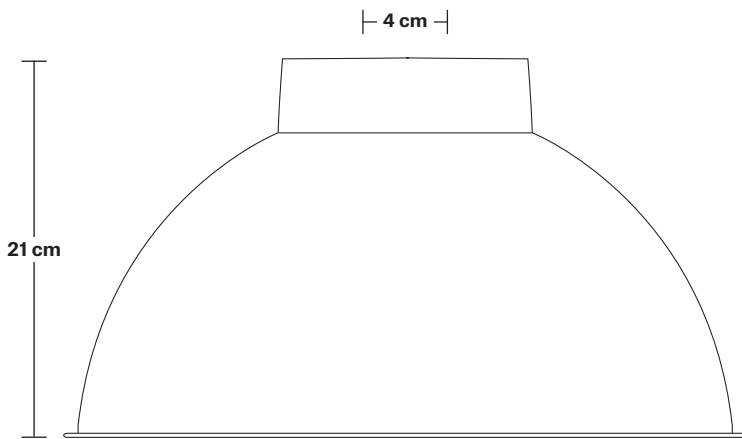

Ceiling rose: Pewter.

IP rating: IP65 with glass

DIMENSIONS

Holder Diameter: 6 cm / 2.5"

Holder Height: 17 cm / 6.6"

Ceiling Rose Diameter: 13.5 cm / 5.3"

Ceiling Rose Height: 3 cm / 1.2"

Brooklyn Outdoor & Bathroom Flush Mount Holder - Globe Glass

Ceiling rose: Pewter.

IP rating: IP65 with glass.

DIMENSIONS

Holder Diameter: 6 cm / 2.5"

Holder Height: 17 cm / 6.6"

Ceiling Rose Diameter: 13.5 cm / 5.3"

Ceiling Rose Height: 3 cm / 1.2"

Dome - 13 Inch - Shade Only

Product Code: D13-SO

H: 21 cm x W: 33 cm x D: 33 cm

SPECIFICATIONS

We meet all UK and EU lighting and safety regulations.

Our products are hand finished to ensure an authentic vintage look and therefore they may vary slightly from those shown in the images.

Shade weight: 1.1kg

INFORMATION

Finishes: Brass, Pewter, Light Pewter, Copper, Copper & Pewter, Brass & Pewter.

DIMENSIONS

Shade Diameter: 33 cm / 13"

Shade Height (no holder): 21 cm / 8.3"

Brooklyn Outdoor & Bathroom Dome Flush Mount - 13 Inch - Copper