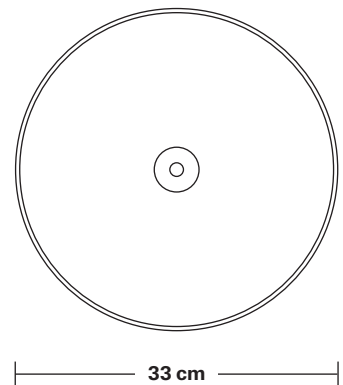

Ceiling rose: Pewter.

IP rating: IP65 with glass

DIMENSIONS

Holder Diameter: 6 cm / 2.5"

Holder Height: 17 cm / 6.6"

Ceiling Rose Diameter: 13.5 cm / 5.3"

Ceiling Rose Height: 3 cm / 1.2"

Brooklyn Outdoor & Bathroom Flush Mount Holder - Globe Glass

Ceiling rose: Pewter.

IP rating: IP65 with glass.

DIMENSIONS

Holder Diameter: 6 cm / 2.5"

Holder Height: 17 cm / 6.6"

Ceiling Rose Diameter: 13.5 cm / 5.3"

Ceiling Rose Height: 3 cm / 1.2"

Dome - 13 Inch - Shade Only

Product Code: D13-SO

H: 21 cm x W: 33 cm x D: 33 cm

SPECIFICATIONS

We meet all UK and EU lighting and safety regulations.

Our products are hand finished to ensure an authentic vintage look and therefore they may vary slightly from those shown in the images.

Shade weight: 1.1kg

INFORMATION

Finishes: Brass, Pewter, Light Pewter, Copper, Copper & Pewter, Brass & Pewter.

DIMENSIONS

Shade Diameter: 33 cm / 13"

Shade Height (no holder): 21 cm / 8.3"

Brooklyn Outdoor & Bathroom Dome Flush Mount - 13 Inch - Copper