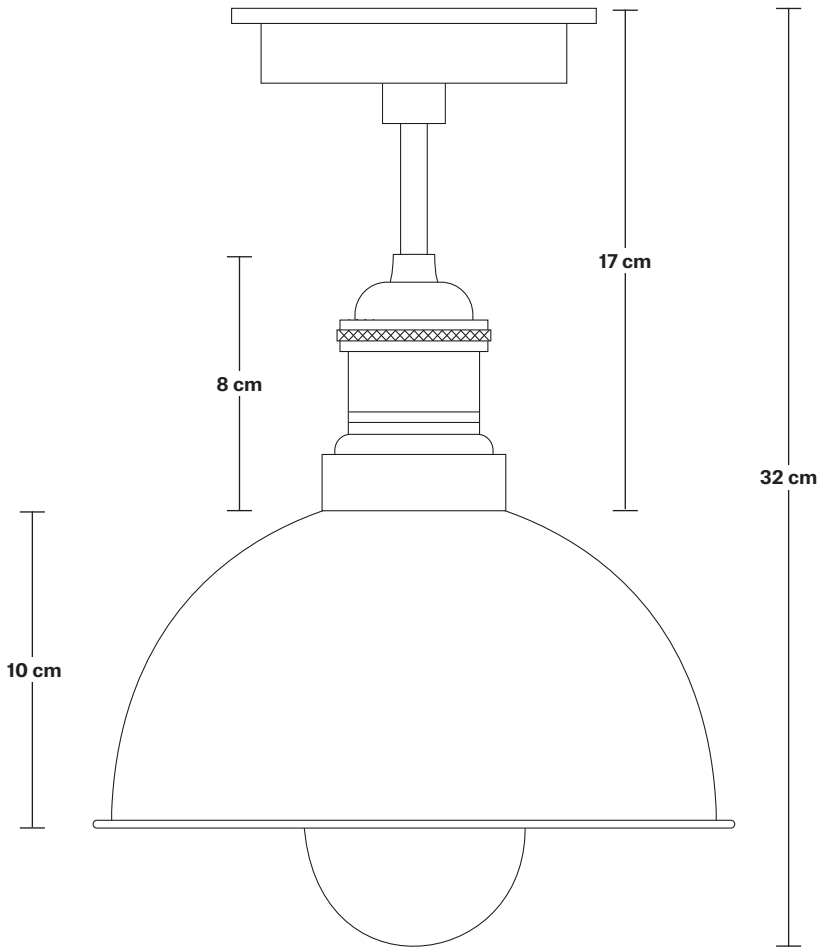

Brooklyn Outdoor & Bathroom Dome Flush Mount - 8 Inch

Product Code: BR-IP65-DFM8

H: 32 cm x W: 20 cm x D: 20 cm

SPECIFICATIONS

We meet all UK and EU lighting and safety regulations.

Our products are hand finished to ensure an authentic vintage look and therefore they may vary slightly from those shown in the images.

Wall mount screws not included.

Holders available: Brass, Pewter, Copper.

Ceiling rose: Pewter.

IP rating: IP65 with glass

DIMENSIONS

Shade Diameter: 20 cm / 8"

Shade Height (no holder): 10 cm / 4"

Holder Diameter: 6 cm / 2.5"

Holder Height: 17 cm / 6.6"

Ceiling Rose Diameter: 13.5 cm / 5.3"

Ceiling Rose Height: 3 cm / 1.2"

INDUSTVILLE

Brooklyn Outdoor & Bathroom Flush Mount Holder

Product Code: BR-IP65-FMH

H: 17 cm x W: 13.5 cm x D: 13.5 cm

Ceiling rose: Pewter.

IP rating: IP65 with glass

DIMENSIONS

Holder Diameter: 6 cm / 2.5"

Holder Height: 17 cm / 6.6"

Ceiling Rose Diameter: 13.5 cm / 5.3"

Ceiling Rose Height: 3 cm / 1.2"

Dome - 8 Inch - Shade Only