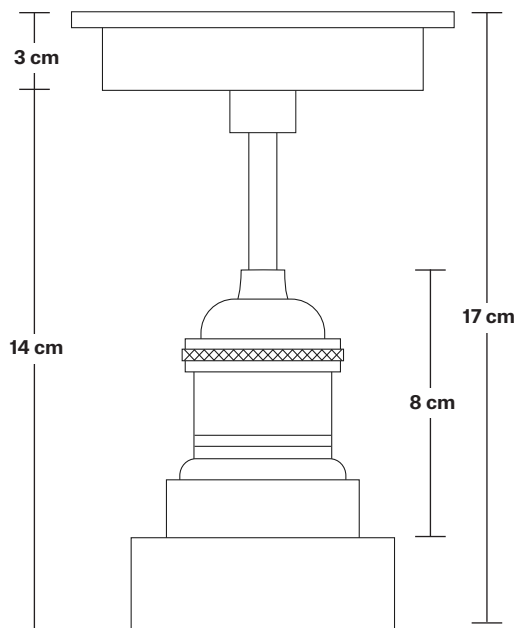

Brooklyn Outdoor & Bathroom Dome Flush Mount - 8 Inch

Product Code: BR-IP65-DFM8

H: 32 cm x W: 20 cm x D: 20 cm

SPECIFICATIONS

We meet all UK and EU lighting and safety regulations.

Our products are hand finished to ensure an authentic vintage look and therefore they may vary slightly from those shown in the images.

Wall mount screws not included.

Holders available: Brass, Pewter, Copper.

Ceiling rose: Pewter.

IP rating: IP65 with glass

DIMENSIONS

Shade Diameter: 20 cm / 8"

Shade Height (no holder): 10 cm / 4"

Holder Diameter: 6 cm / 2.5"

Holder Height: 17 cm / 6.6"

Ceiling Rose Diameter: 13.5 cm / 5.3"

Ceiling Rose Height: 3 cm / 1.2"

INDUSTVILLE

Brooklyn Outdoor & Bathroom Flush Mount Holder

Product Code: BR-IP65-FMH

H: 17 cm x W: 13.5 cm x D: 13.5 cm

Ceiling rose: Pewter.

IP rating: IP65 with glass

DIMENSIONS

Holder Diameter: 6 cm / 2.5"

Holder Height: 17 cm / 6.6"

Ceiling Rose Diameter: 13.5 cm / 5.3"

Ceiling Rose Height: 3 cm / 1.2"

Dome - 8 Inch - Shade Only