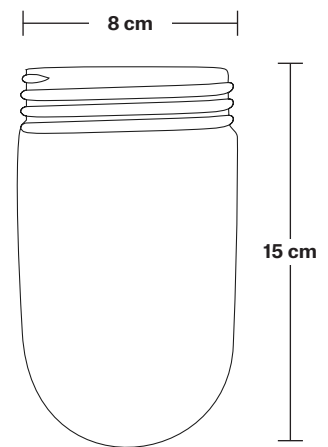

Brooklyn Outdoor & Bathroom Dome Flush Mount - 8 Inch

Product Code: BR-IP65-DFM8

H: 32 cm x W: 20 cm x D: 20 cm

SPECIFICATIONS

We meet all UK and EU lighting and safety regulations.

Our products are hand finished to ensure an authentic vintage look and therefore they may vary slightly from those shown in the images.

Wall mount screws not included.

Holders available: Brass, Pewter, Copper.

Ceiling rose: Pewter.

IP rating: IP65 with glass

DIMENSIONS

Shade Diameter: 20 cm / 8"

Shade Height (no holder): 10 cm / 4"

Holder Diameter: 6 cm / 2.5"

Holder Height: 17 cm / 6.6"

Ceiling Rose Diameter: 13.5 cm / 5.3"

Ceiling Rose Height: 3 cm / 1.2"

INDUSTVILLE

Brooklyn Outdoor & Bathroom Flush Mount Holder

Product Code: BR-IP65-FMH

H: 17 cm x W: 13.5 cm x D: 13.5 cm

Ceiling rose: Pewter.

IP rating: IP65 with glass

DIMENSIONS

Holder Diameter: 6 cm / 2.5"

Holder Height: 17 cm / 6.6"

Ceiling Rose Diameter: 13.5 cm / 5.3"

Ceiling Rose Height: 3 cm / 1.2"

Dome - 8 Inch - Shade Only