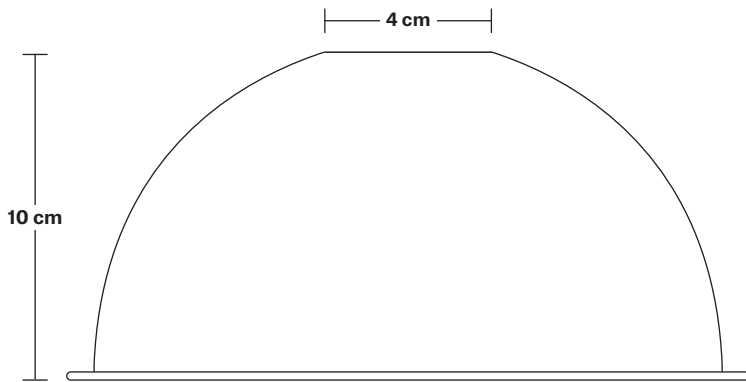

Wall mount screws not included.

Holders available: Brass, Pewter, Copper.

Ceiling rose: Pewter.

IP rating: IP65 with glass

DIMENSIONS

Shade Diameter: 20 cm / 8"

Shade Height (no holder): 10 cm / 4"

Holder Diameter: 6 cm / 2.5"

Ceiling rose: Pewter.

IP rating: IP65 with glass

DIMENSIONS

Holder Diameter: 6 cm / 2.5"

Holder Height: 17 cm / 6.6"

Ceiling Rose Diameter: 13.5 cm / 5.3"

Ceiling Rose Height: 3 cm / 1.2"

Dome - 8 Inch - Shade Only

Product Code: D8-SO

H: 10 cm x W: 20 cm x D: 20 cm

SPECIFICATIONS

We meet all UK and EU lighting and safety regulations.

Our products are hand finished to ensure an authentic vintage look and therefore they may vary slightly from those shown in the images.

Shade weight: 0.4 kg

INFORMATION

Finishes: Brass, Pewter, Copper, Copper & Pewter, Brass & Pewter.

DIMENSIONS

Shade Diameter: 20 cm / 8"

Shade Height: 10 cm / 4"

Brooklyn Outdoor & Bathroom Dome Flush Mount - 8 Inch - Copper