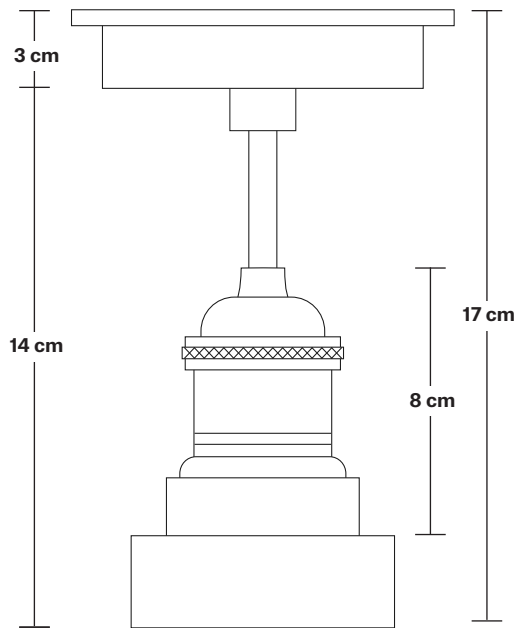

## DIMENSIONS

Shade Diameter: 20 cm / 8"

Shade Height (no holder): 10 cm / 4"

Holder Diameter: 6 cm / 2.5"

Holder Height: 17 cm / 6.6"

Ceiling Rose Diameter: 13.5 cm / 5.3"

Ceiling Rose Height: 3 cm / 1.2"

INDUSTVILLE

# Brooklyn Outdoor & Bathroom Flush Mount Holder

Product Code: BR-IP65-FMH

H: 17 cm x W: 13.5 cm x D: 13.5 cm

## DIMENSIONS

Holder Diameter: 6 cm / 2.5"

Holder Height: 17 cm / 6.6"

Ceiling Rose Diameter: 13.5 cm / 5.3"

Ceiling Rose Height: 3 cm / 1.2"

## DIMENSIONS

Shade Diameter: 20 cm / 8"

Shade Height: 10 cm / 4"