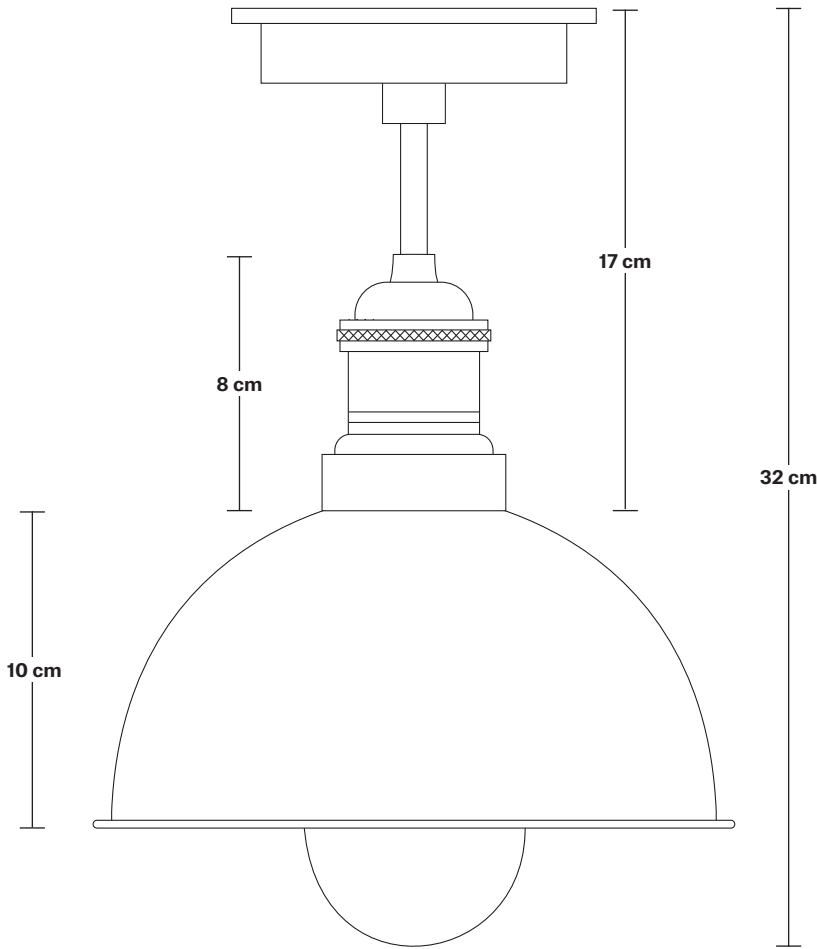

# Brooklyn Outdoor & Bathroom Dome Flush Mount - 8 Inch

Product Code: BR-IP65-DFM8

H: 32 cm x W: 20 cm x D: 20 cm

## DIMENSIONS

Shade Diameter: 20 cm / 8"

Shade Height (no holder): 10 cm / 4"

Holder Diameter: 6 cm / 2.5"

Holder Height: 17 cm / 6.6"

Ceiling Rose Diameter: 13.5 cm / 5.3"

Ceiling Rose Height: 3 cm / 1.2"

INDUSTVILLE

# Dome - 8 Inch - Shade Only

Product Code: D8-SO

H: 10 cm x W: 20 cm x D: 20 cm

## DIMENSIONS

Shade Diameter: 20 cm / 8"

Shade Height: 10 cm / 4"