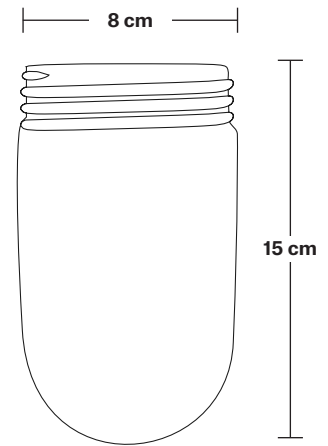

## DIMENSIONS

Shade Diameter: 20 cm / 8"

Shade Height (no holder): 10 cm / 4"

Holder Diameter: 6 cm / 2.5"

Holder Height: 17 cm / 6.6"

Ceiling Rose Diameter: 13.5 cm / 5.3"

Ceiling Rose Height: 3 cm / 1.2"

INDUSTVILLE

# Brooklyn Outdoor & Bathroom Flush Mount Holder

Product Code: BR-IP65-FMH

H: 17 cm x W: 13.5 cm x D: 13.5 cm

## DIMENSIONS

Holder Diameter: 6 cm / 2.5"

Holder Height: 17 cm / 6.6"

Ceiling Rose Diameter: 13.5 cm / 5.3"

Ceiling Rose Height: 3 cm / 1.2"

## DIMENSIONS

Shade Diameter: 20 cm / 8"

Shade Height: 10 cm / 4"