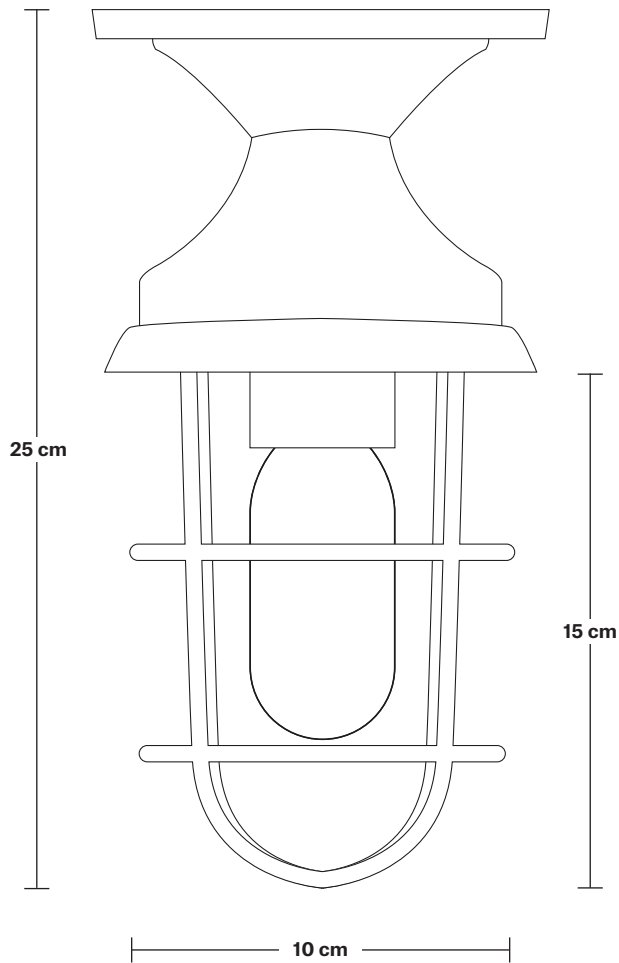

Bulkhead Marine Flush Mount - 4 Inch

Product Code: BK-MFM4

H: 25 cm x W: 12 cm x D: 12 cm

SPECIFICATIONS

We meet all UK and EU lighting and safety regulations.

Our products are hand finished to ensure an authentic vintage look and therefore they may vary slightly from those shown in the images.

Bulb required: Standard screw (E27) fitting, max 40W.

Maximum weight: 1.2 kg

INFORMATION

Finishes: Gunmetal

Ready to be installed, installation required.

Wall mount screws not included.

DIMENSIONS

Shade Diameter: 10 cm / 4"

Shade Height (no holder): 25 cm / 9.8"

Ceiling Rose Diameter: 13 cm / 5"

INDUSTVILLE

Bulkhead Marine Flush Mount - 4 Inch - Gunmetal

Shade Only

Marine - 4 Inch - Glass Only

M4-GO

Bulkhead Cage Pendant - 11 Inch - Gunmetal

Bulkhead Marine Flush Mount - 4 Inch - Gunmetal

BK-MFM4-GN
